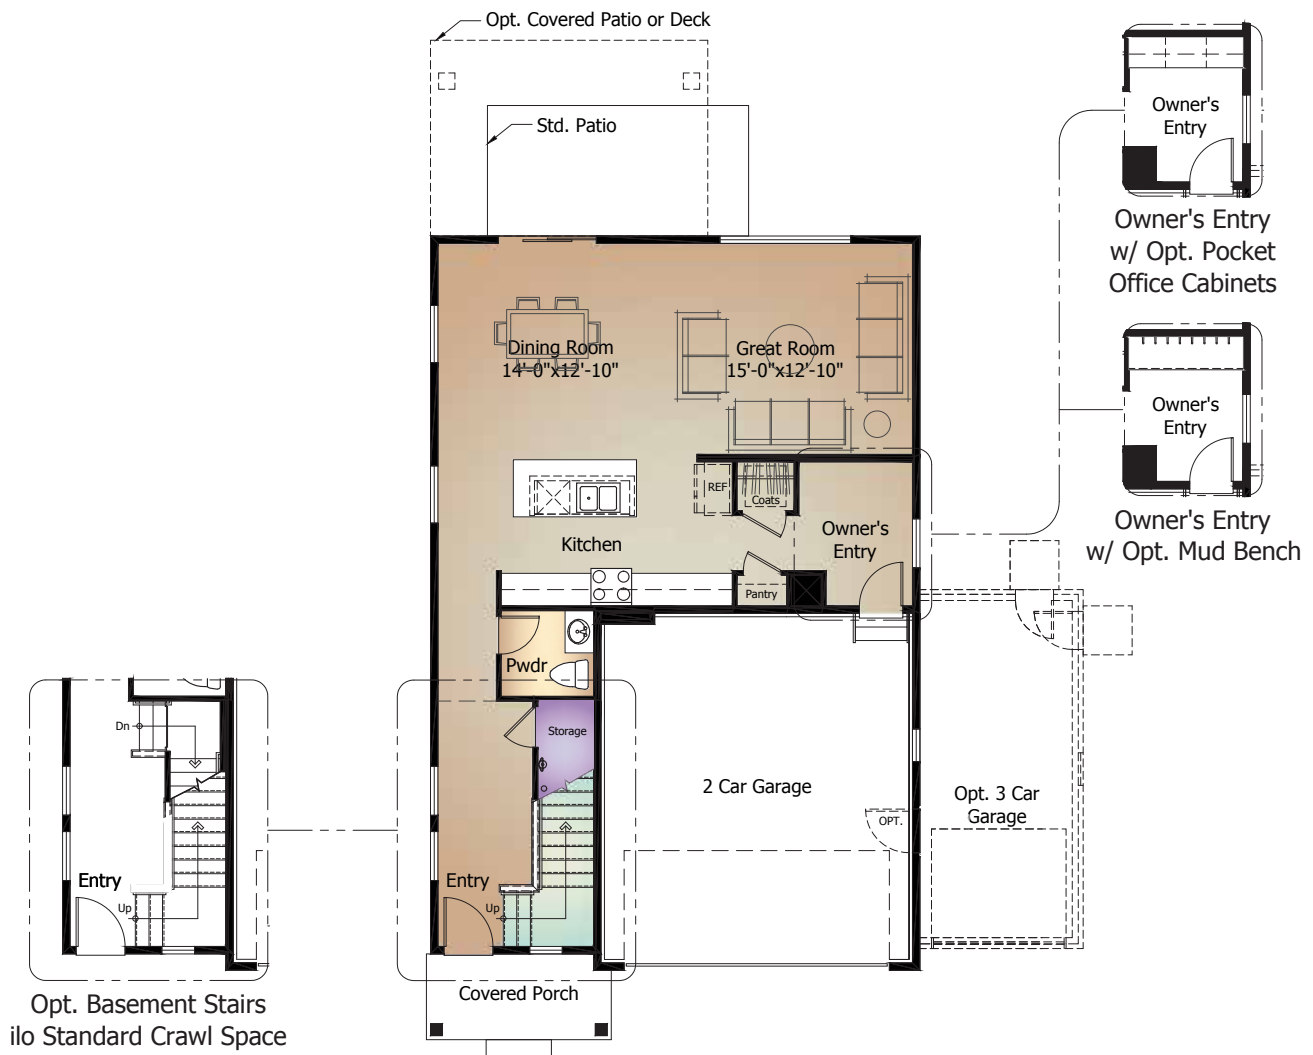

335

The Mesa

Cadence
COLLECTION

Main Level	912 Sq. Ft.
Upper Level	1204 Sq. Ft.
Total*	2,116 Sq. Ft.
Opt. Basement Level	920 Sq. Ft.
Total w/ Basement*	3,036 Sq. Ft.

ClassicHomes.com

*Actual square footage will vary based on selected options and chosen elevations.

Farmhouse 335-C | *Standard*

Cottage 335-A

Modern 335-B

Main Level

The Mesa Model 335

'A' Elevation shown

Upper Level

The Mesa Model 335

'A' Elevation shown

Opt. Basement Level

The Mesa Model 335 | with Optional Finish

'A' Elevation shown

Artist's conception. All plans, landscaping, features and specifications are subject to change without notification. Measurements are approximate and may vary. Homes are built to blueprint specifications which must be referenced for specific measurements. This is a marketing document and not part of your home purchase contract.