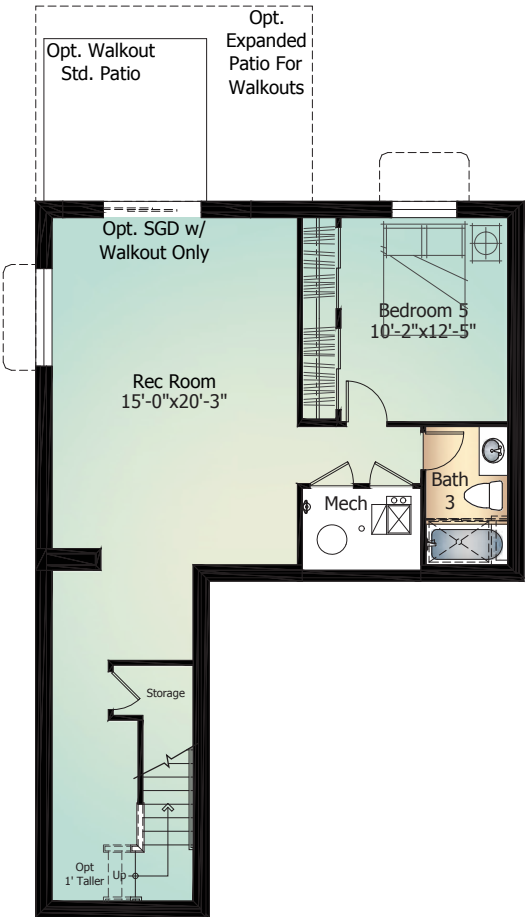

335

The Mesa

Cadence
COLLECTION

Main Level	912 Sq. Ft.
Upper Level	1204 Sq. Ft.
Total*	2,116 Sq. Ft.
Opt. Basement Level	920 Sq. Ft.
Total w/ Basement*	3,036 Sq. Ft.

ClassicHomes.com

*Actual square footage will vary based on selected options and chosen elevations.

Farmhouse 335-C | *Standard*

Cottage 335-A

Modern 335-B

Main Level

The Mesa Model 335

'A' Elevation shown

Upper Level

The Mesa Model 335

'A' Elevation shown

Opt. Basement Level

The Mesa Model 335 | with Optional Finish

'A' Elevation shown

Artist's conception. All plans, landscaping, features and specifications are subject to change without notification. Measurements are approximate and may vary. Homes are built to blueprint specifications which must be referenced for specific measurements. This is a marketing document and not part of your home purchase contract.