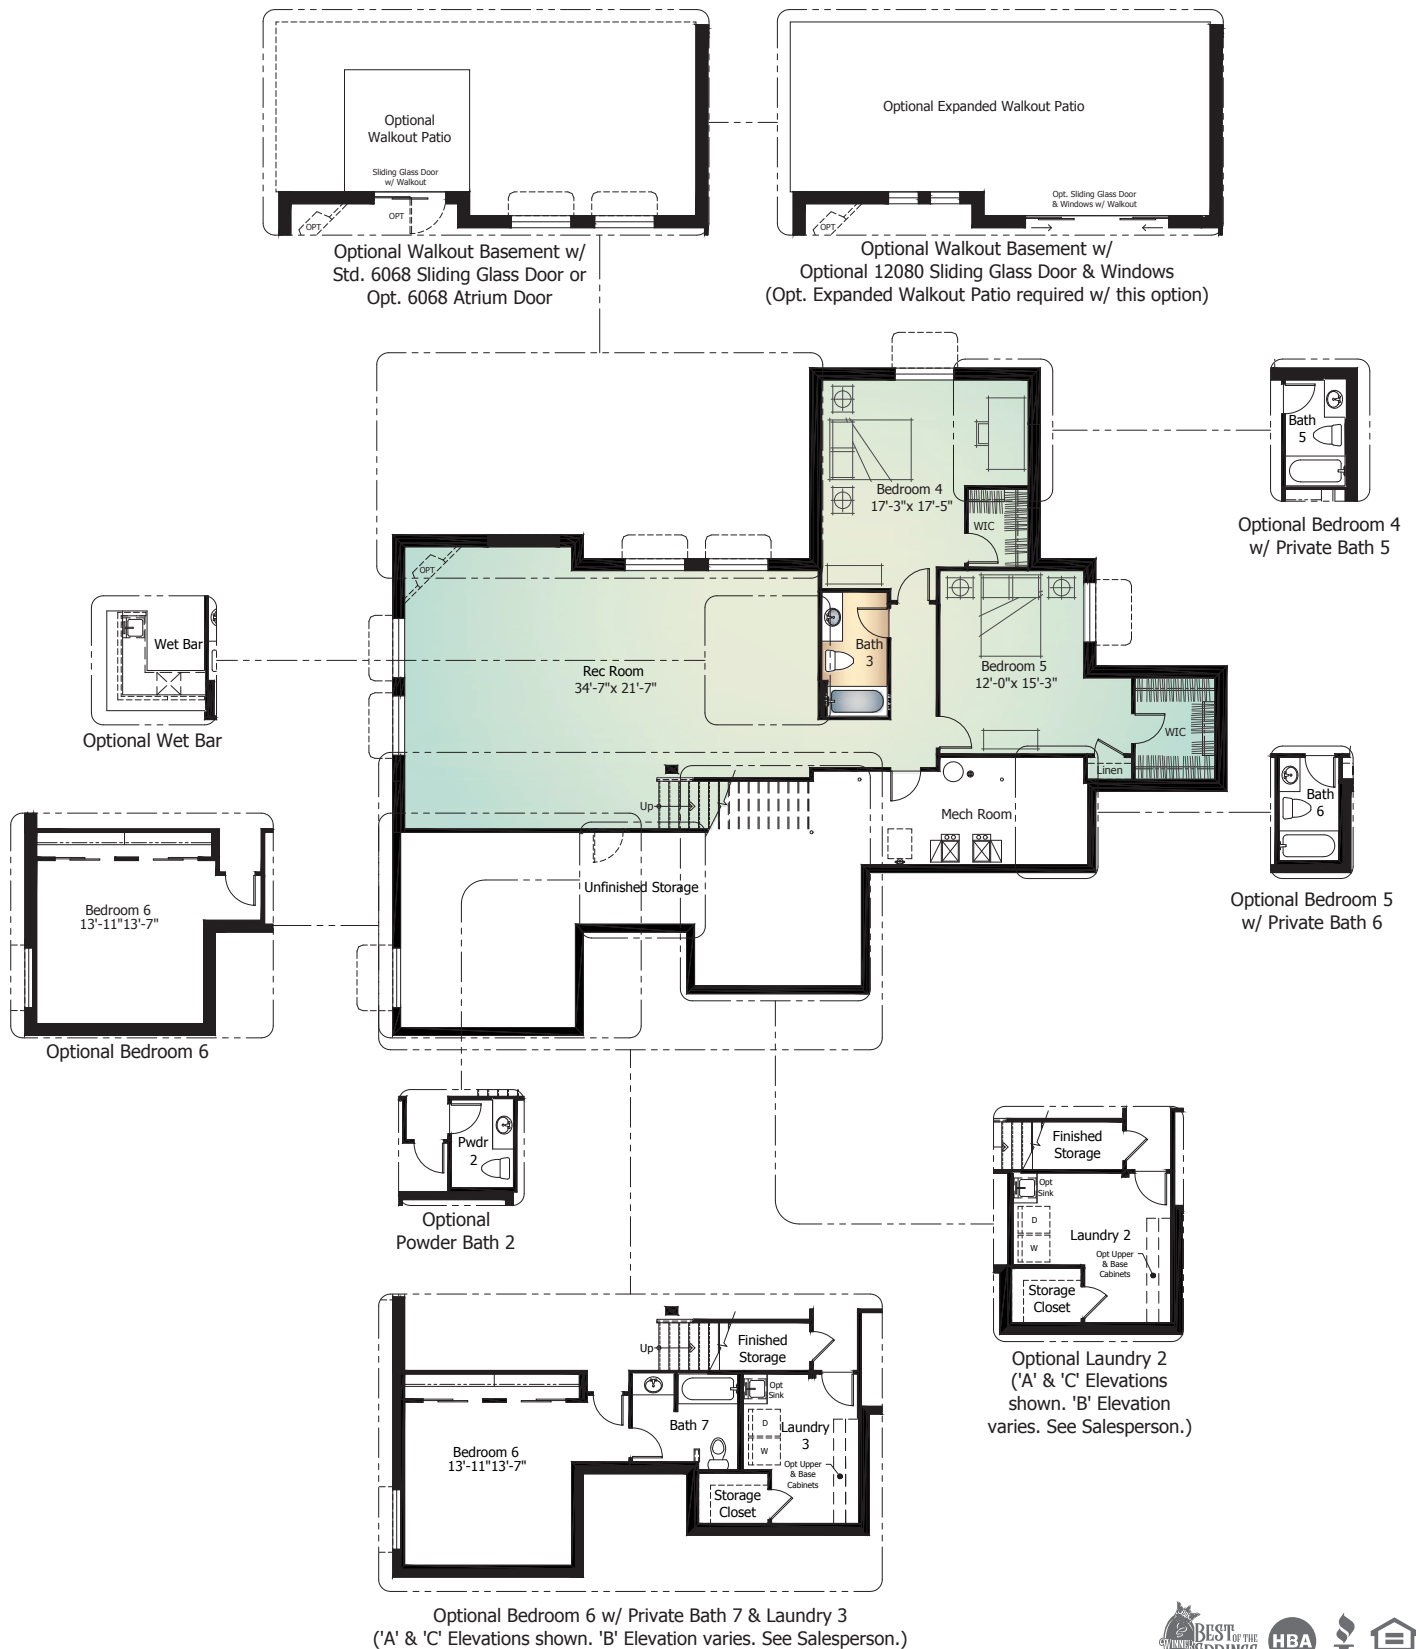

# Dynasty II

**CLASSIC**  
COLLECTION

Main Level: ..... 2,422 Sq. Ft.  
Upper Level: ..... 865 Sq. Ft.  
Basement Level: ..... 2,422 Sq. Ft.  
**Total\*** ..... **5,709 Sq. Ft.**

*ClassicHomes.com*

\*Actual square footage may vary due to added options, chosen elevations, or amount of basement finish.

# Main Level

DYNASTY II Model 610

Standard 'A' Elevation shown

# Upper Level

DYNASTY II Model 610

Standard 'A' Elevation shown

# Basement Level

DYNASTY II Model 610 | with Optional Finish

Artist's conception. All plans, landscaping, features and specifications are subject to change without notification. Measurements are approximate and may vary. Homes are built to blueprint specifications which must be referenced for specific measurements. This is a marketing document and not part of your home purchase contract.