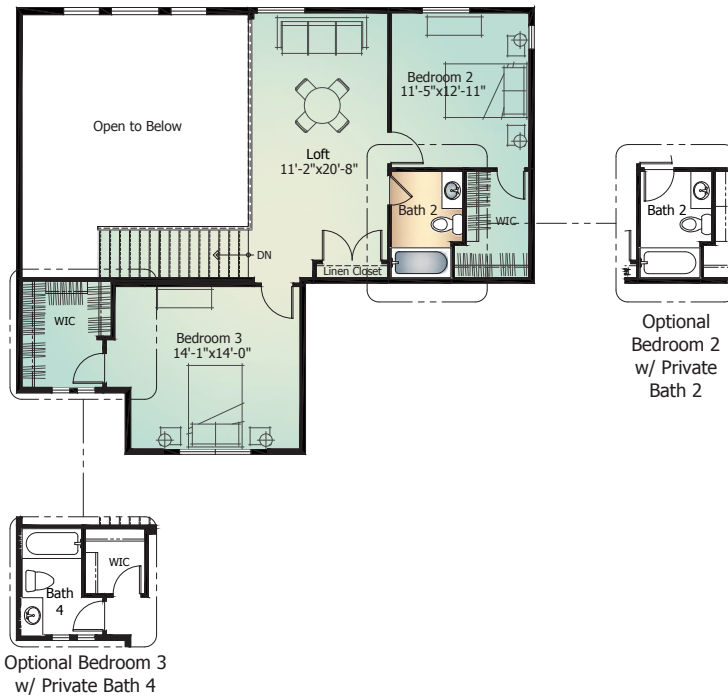

# Dynasty II

**CLASSIC**  
COLLECTION

Main Level: ..... 2,422 Sq. Ft.  
Upper Level: ..... 865 Sq. Ft.  
Basement Level: ..... 2,422 Sq. Ft.  
**Total\*** ..... **5,709 Sq. Ft.**

*ClassicHomes.com*

\*Actual square footage may vary due to added options, chosen elevations, or amount of basement finish.

# Main Level

DYNASTY II Model 610

Standard 'A' Elevation shown

# Upper Level

DYNASTY II Model 610

Standard 'A' Elevation shown