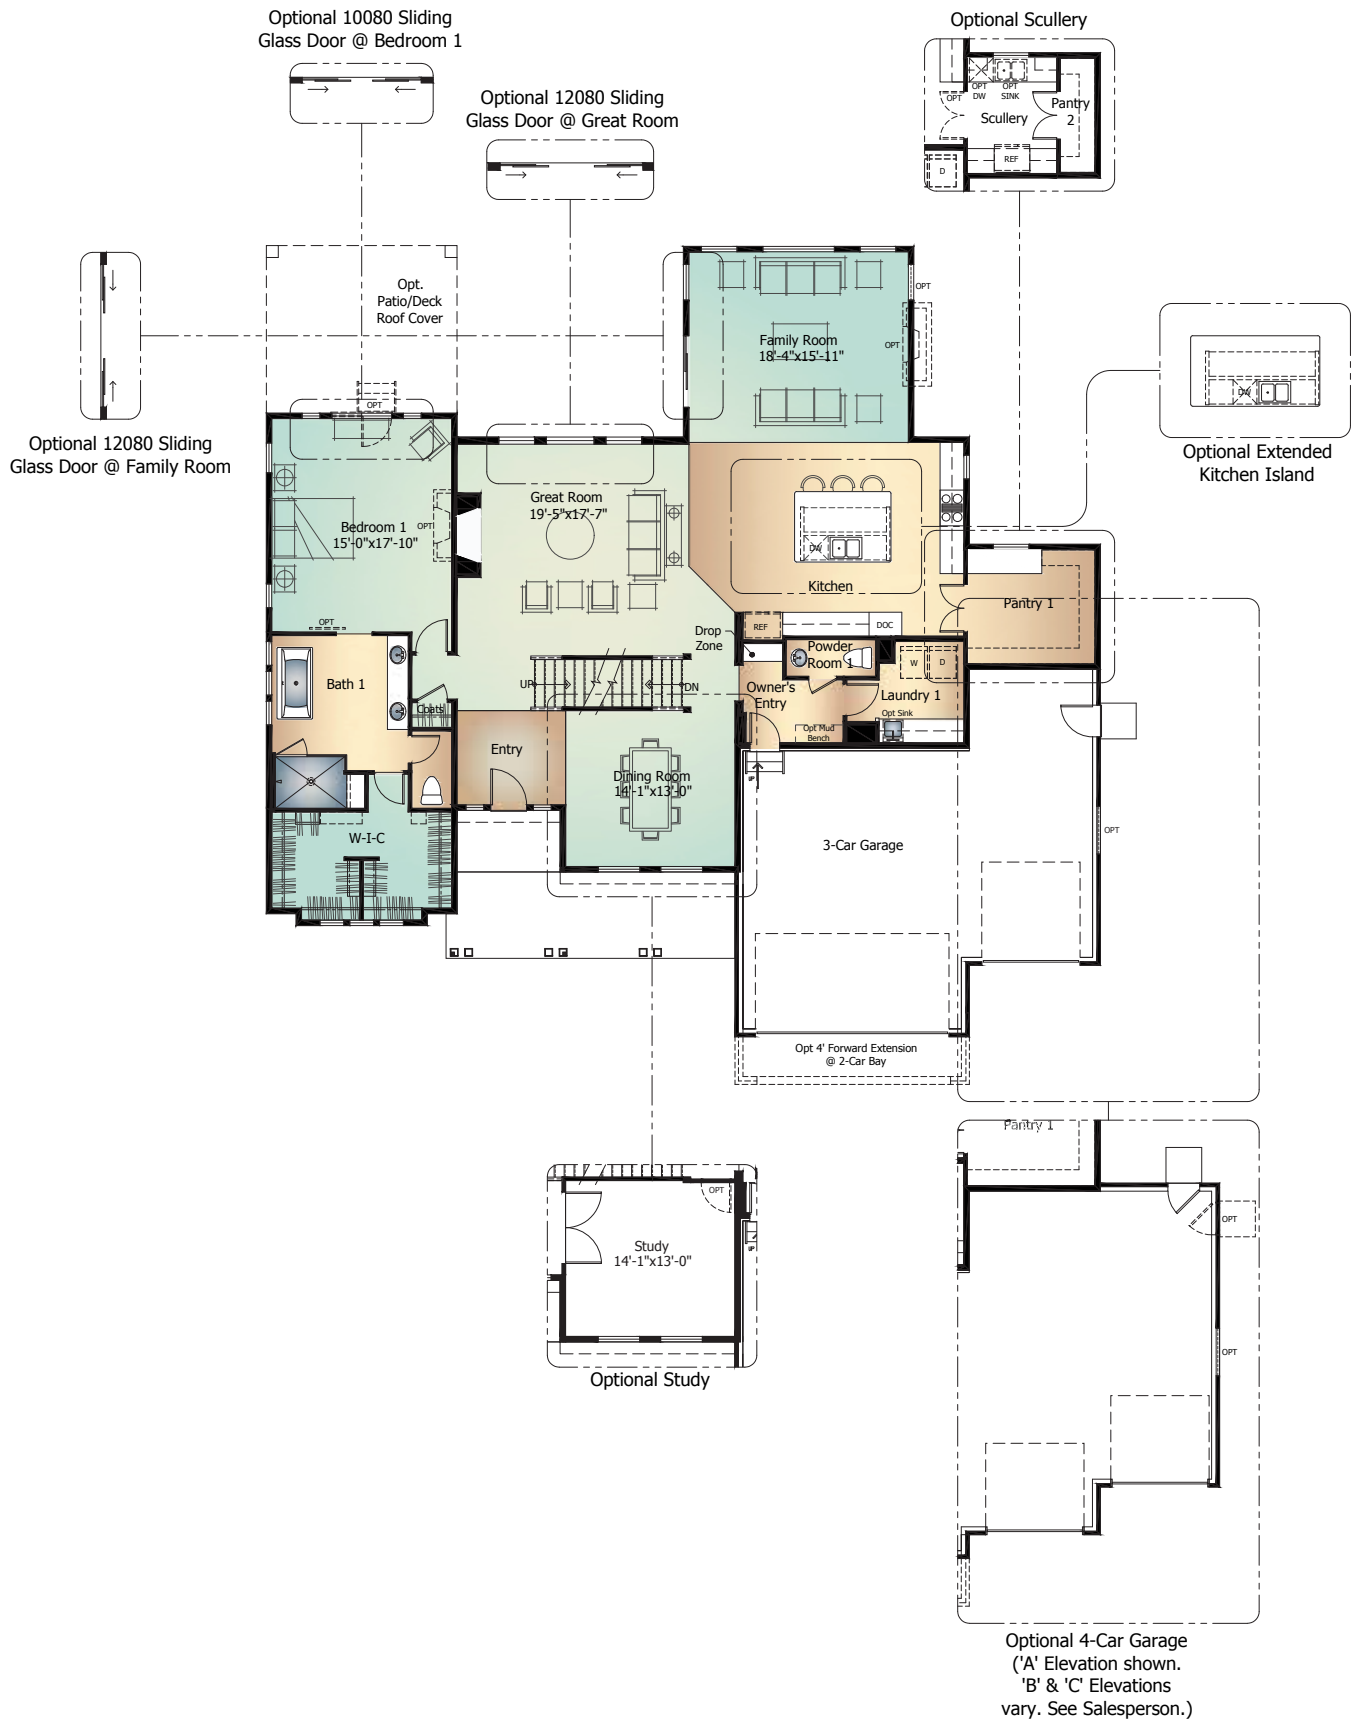

# Dynasty II

**CLASSIC**  
COLLECTION

Main Level: ..... 2,422 Sq. Ft.  
Upper Level: ..... 865 Sq. Ft.  
Basement Level: ..... 2,422 Sq. Ft.  
**Total\*** ..... **5,709 Sq. Ft.**

*ClassicHomes.com*

\*Actual square footage may vary due to added options, chosen elevations, or amount of basement finish.

Elevation A | *Standard*

Elevation B | *Optional*

Elevation C | *Optional*

# Main Level

DYNASTY II Model 610

Standard 'A' Elevation shown

# Upper Level

DYNASTY II Model 610

Standard 'A' Elevation shown