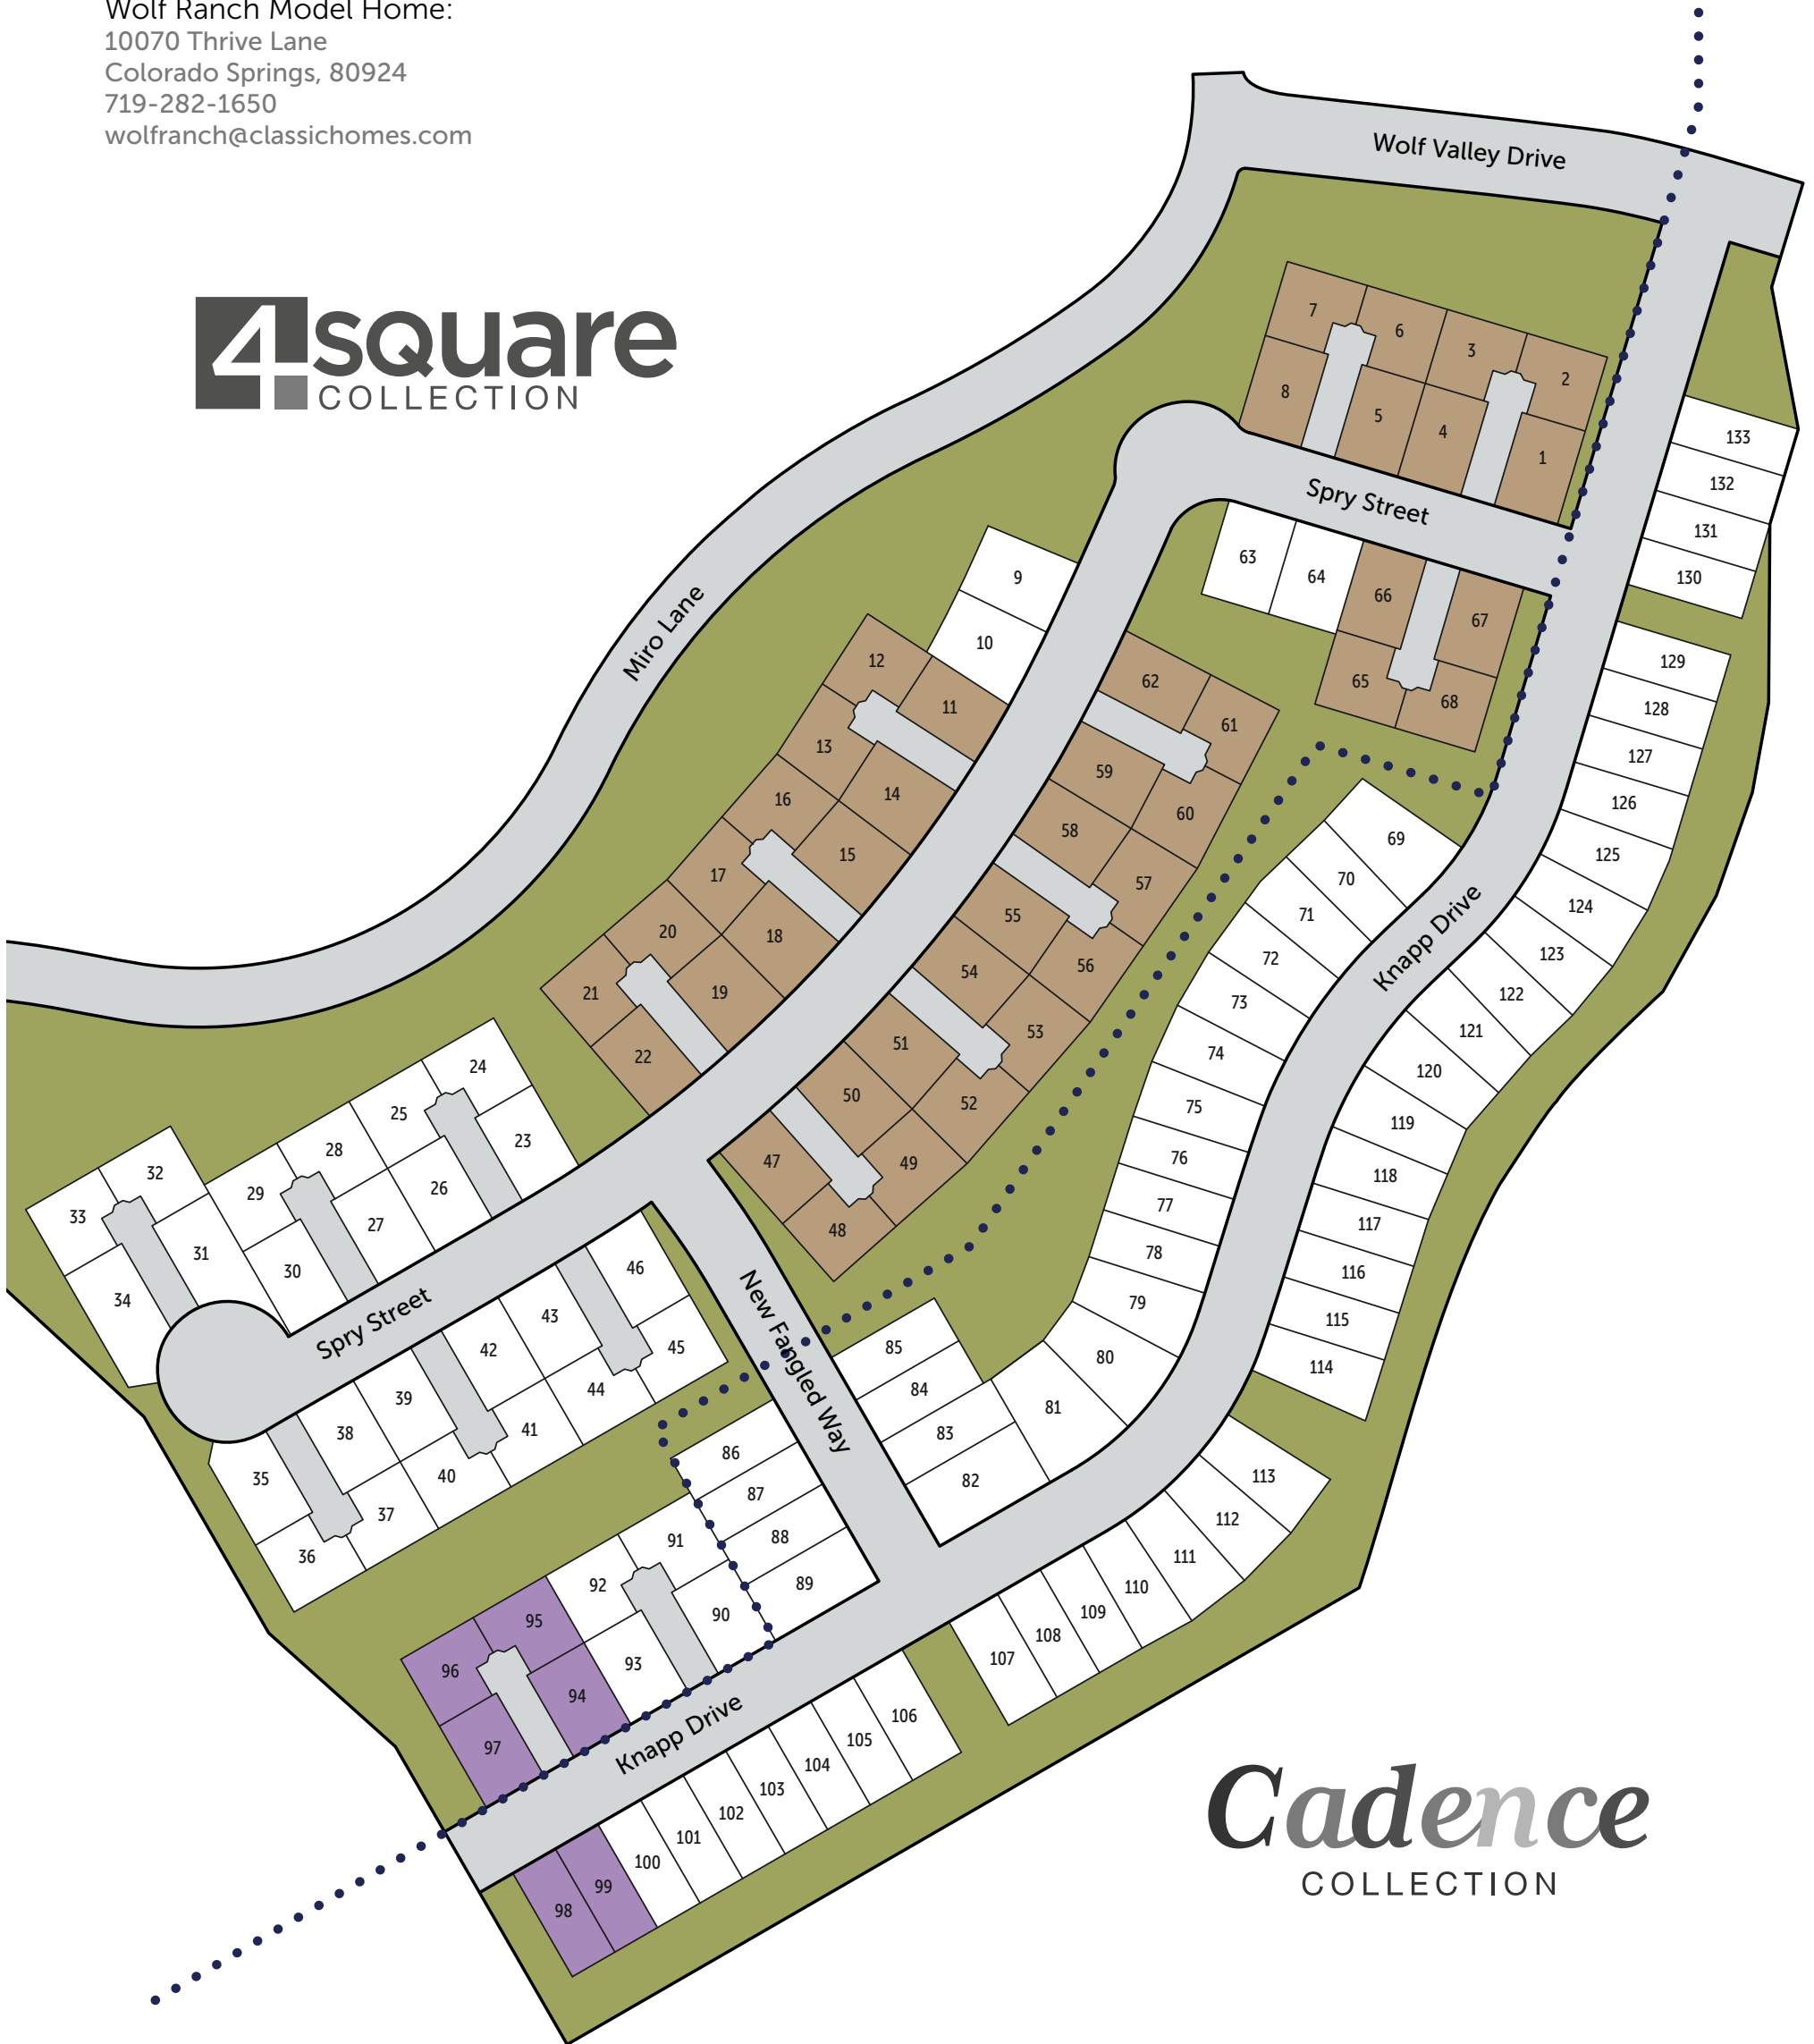

ClassicHomes.com

- Future Model Homes
- Classic Homesites
- Future

Wolf Ranch Model Home:
 10070 Thrive Lane
 Colorado Springs, 80924
 719-282-1650
 wolfranch@classichomes.com

Cadence

COLLECTION

Lot availability and development plan subject to change.