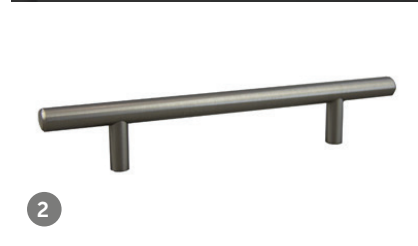

# Level 3C

- 1 **Cabinet:** Dakota Painted Maple Black Fox
- 2 **Cabinet Hardware:** Satin Nickel Pull 8"
- 3 **Kitchen Splash:** 2x8 Conrad Brick Polar
- 4 **Kitchen Countertops:** Terra Luna Quartz
- 5 **Bath Countertops:** Bianco Tiza Quartz
- 6 **Paint:** SW7029 Agreeable Gray
- 7 **Kitchen Faucet:** Sleek Spot Resist Stainless
- 8 **Bath Faucet:** Genta Brushed Nickel
- 9 **Shower Surround Master:** 6x18 Articulo Column Grey
- 10 **Shower Surround Bath 2:** 3x6 Color Wheel Matte Arctic White
- 11 **Carpet:** Shaw Acclaimed Industrial
- 12 **Hard Flooring:** MSI Smithcliffs Malton

**Plus:** Stainless Steel Kitchen Appliances  
White Faux Wood Window Blinds  
Stacked Washer Dryer

preamble  
COLLECTION

Colors will vary based on printing and monitor. Packages subject to change.  
Effective 8/1/2024