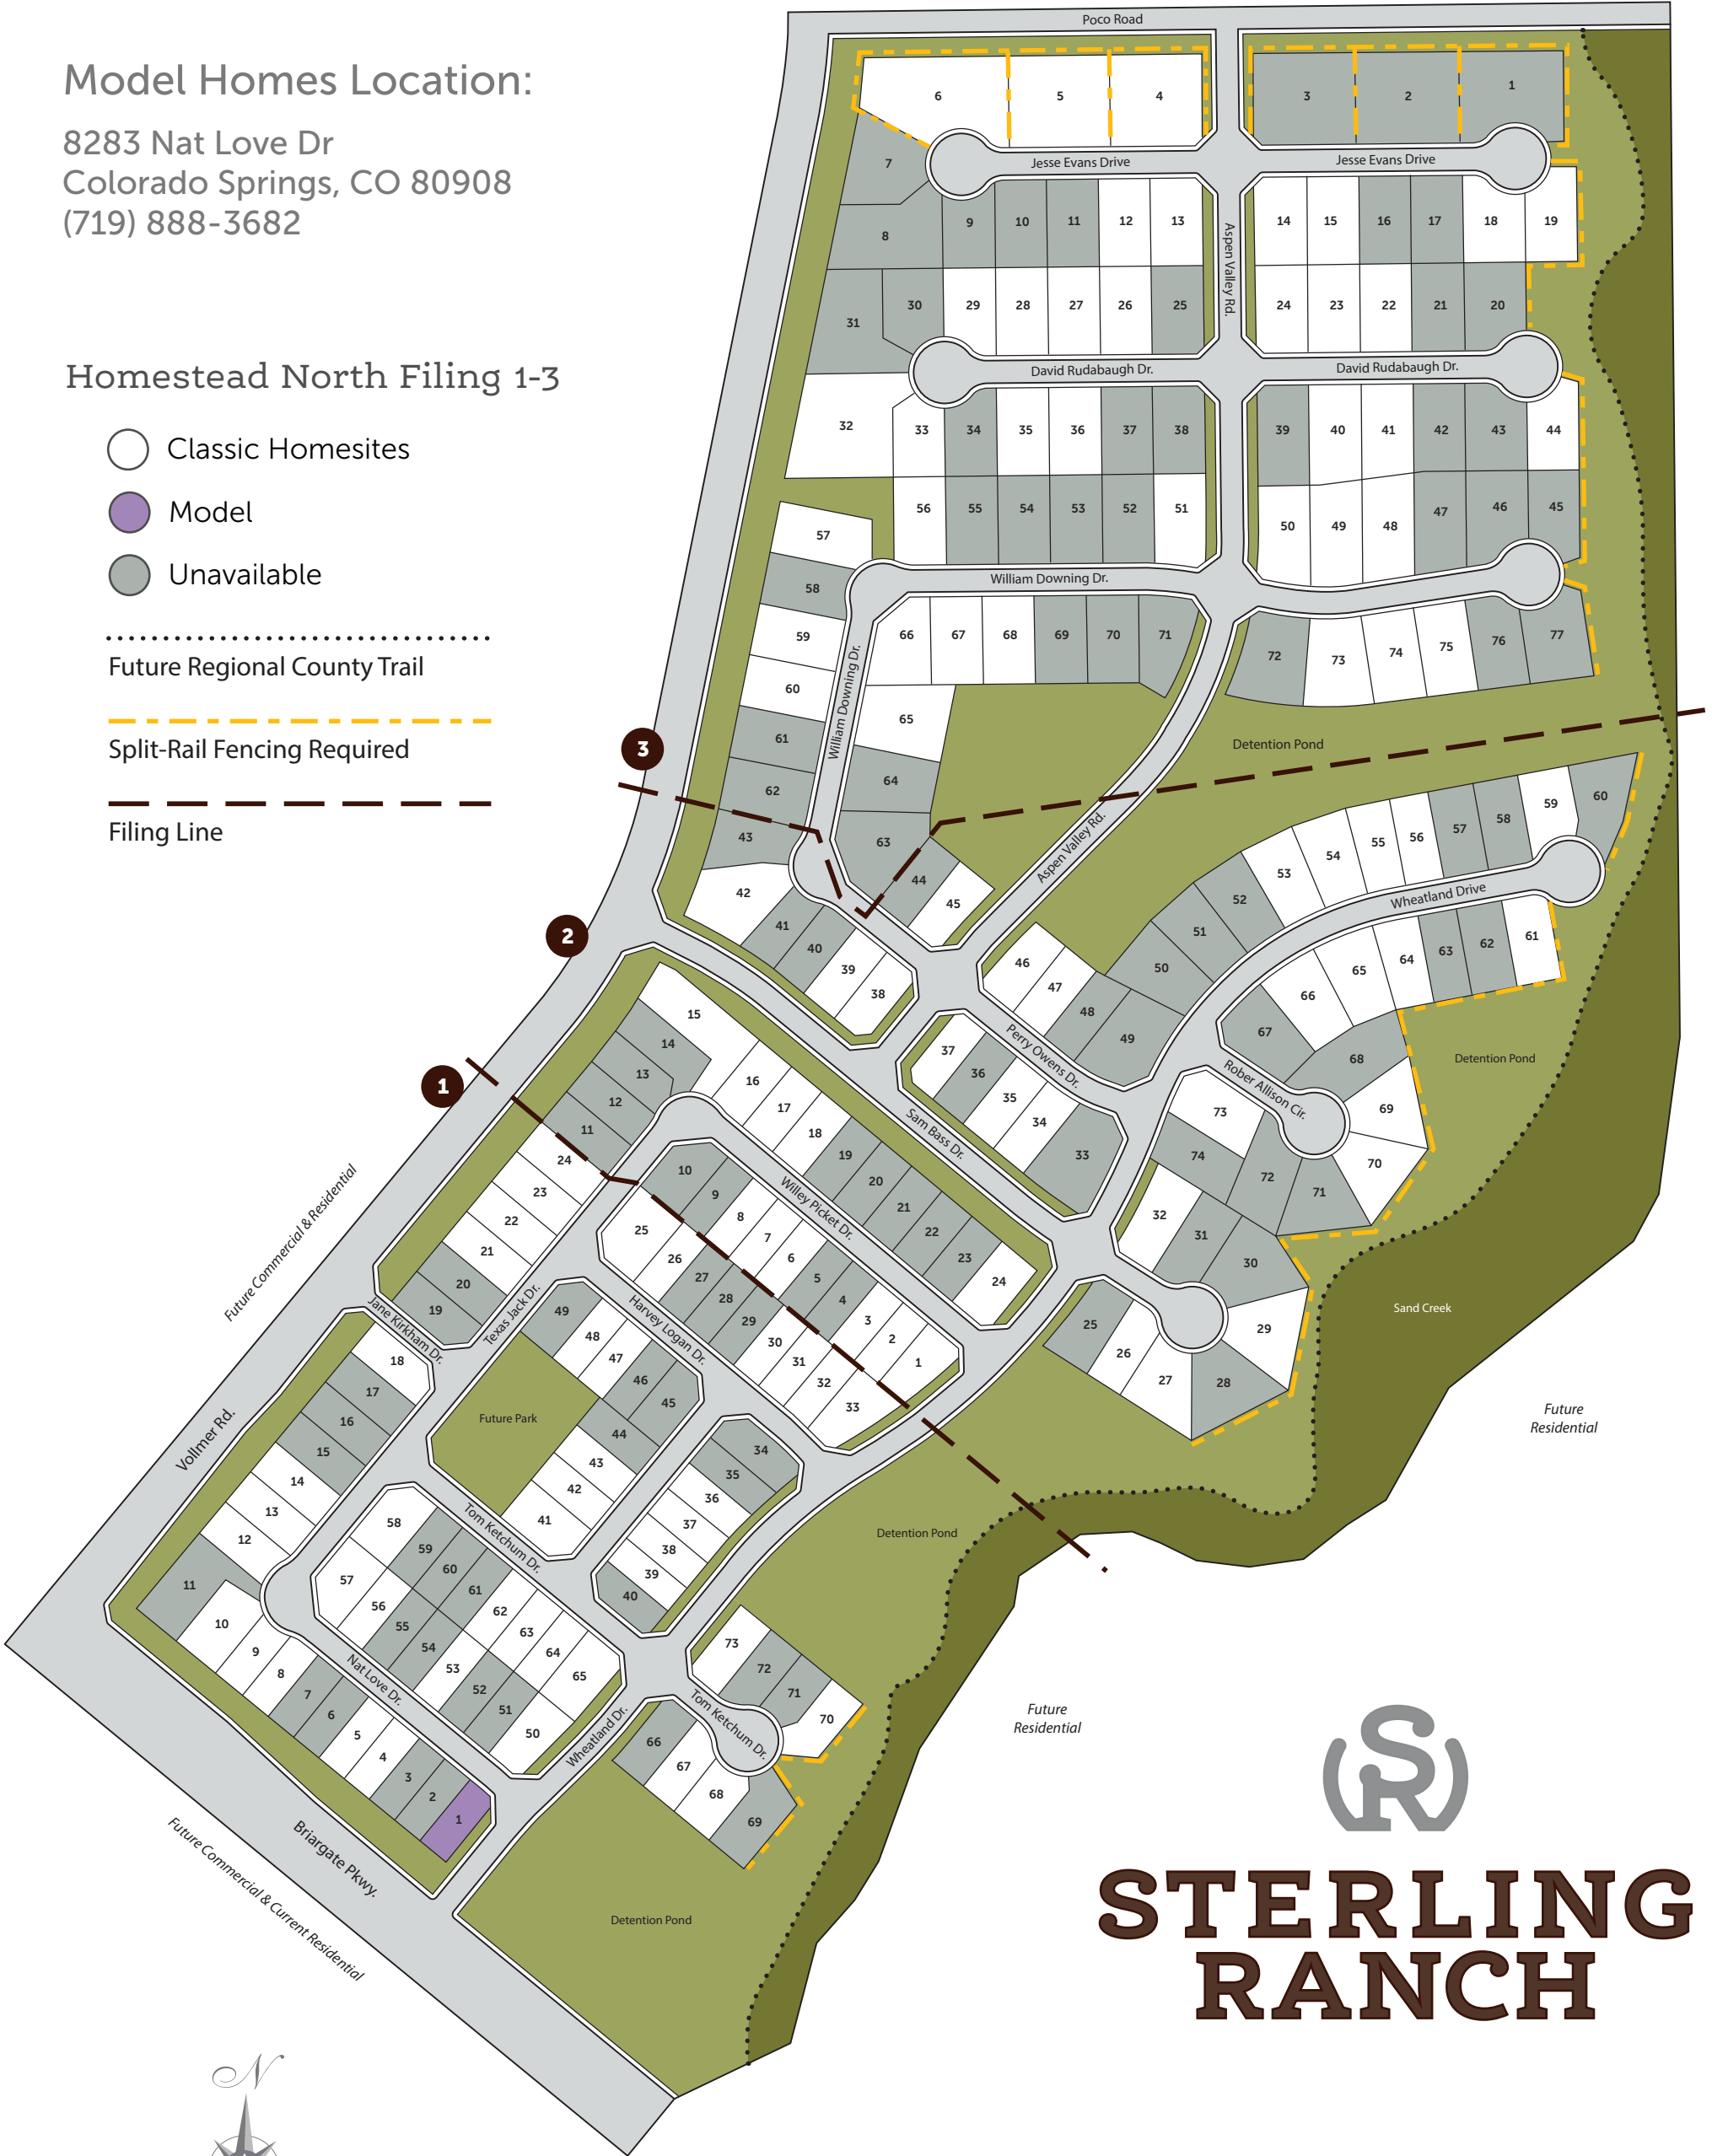

ClassicHomes.com

Model Homes Location:

8283 Nat Love Dr
 Colorado Springs, CO 80908
 (719) 888-3682

Homestead North Filing 1-3

- Classic Homesites
- Model
- Unavailable

- Future Regional County Trail
- Split-Rail Fencing Required
- Filing Line

STERLING RANCH

STERLING RANCH A CLASSIC COMMUNITY
 Lot availability and development plan subject to change.