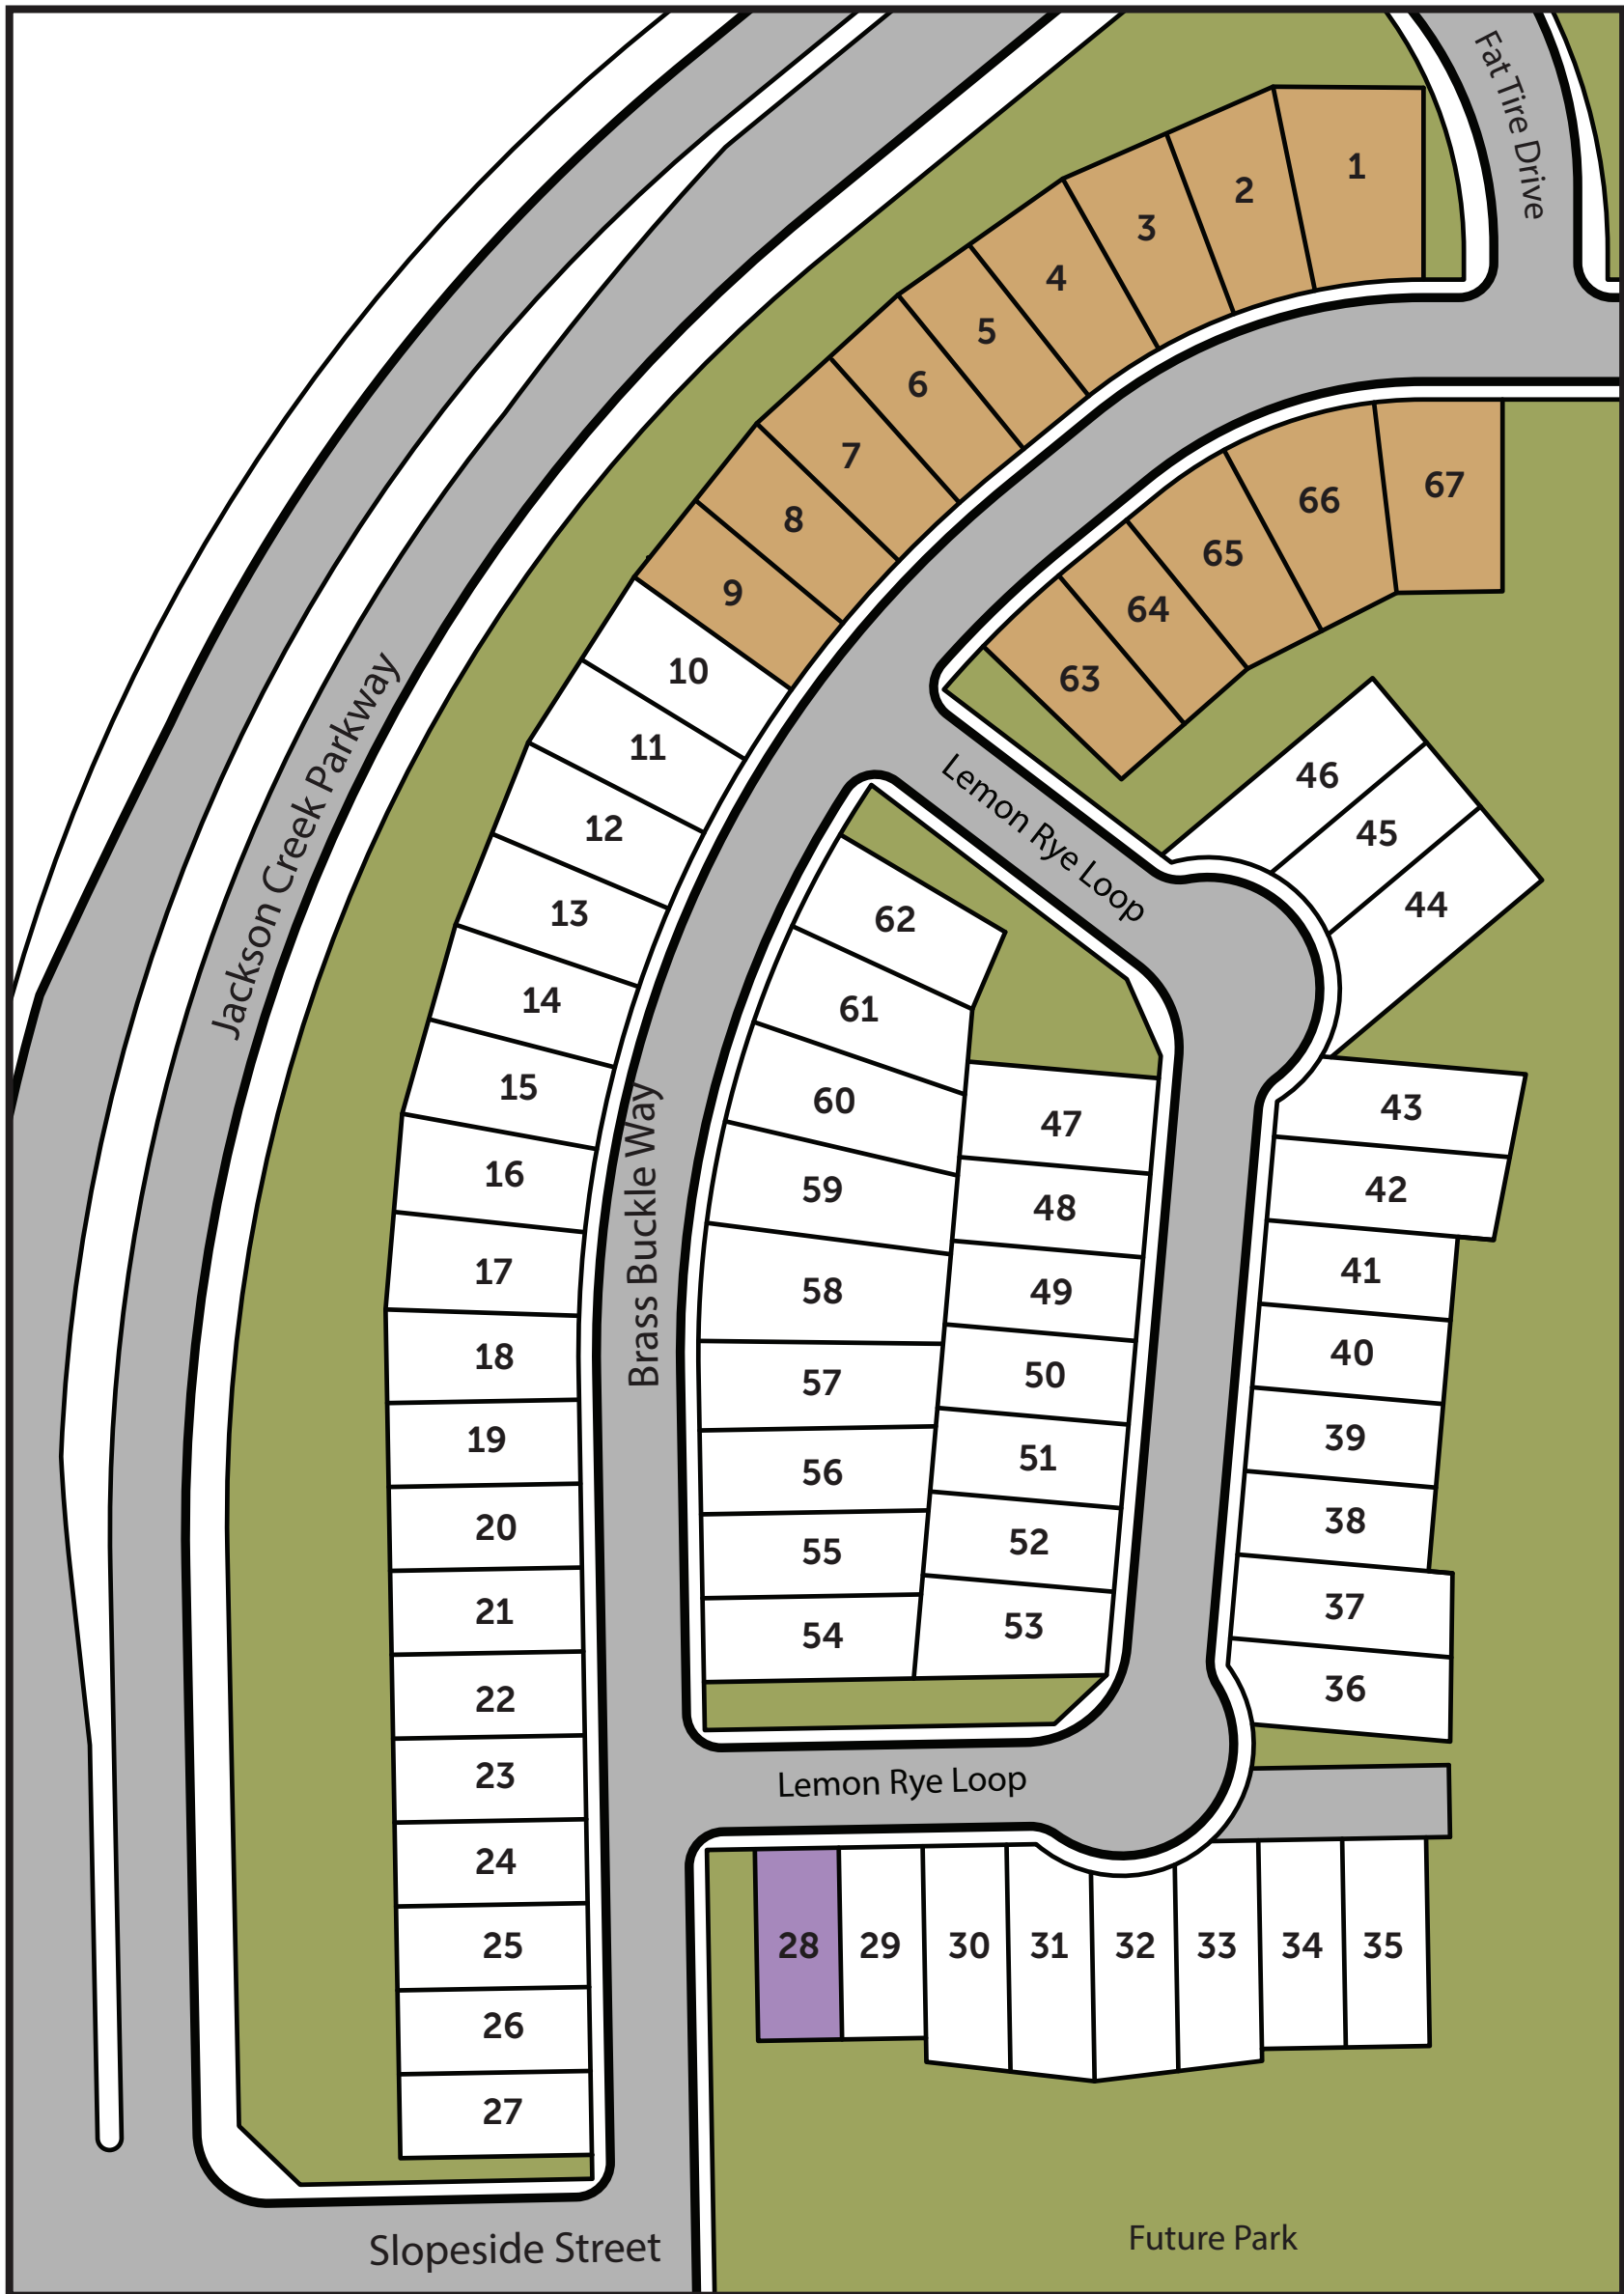

ClassicHomes.com

Cadence

COLLECTION

MONUMENT JUNCTION

FILING 2, PHASE 1-2

- Classic Homesites
- Future
- Model

Model Home:
 17594 Brass Buckle Way
 Monument, CO 80132
 (719) 301-2470

Lot availability and development plan subject to change.

MONUMENT JUNCTION
 A CLASSIC COMMUNITY