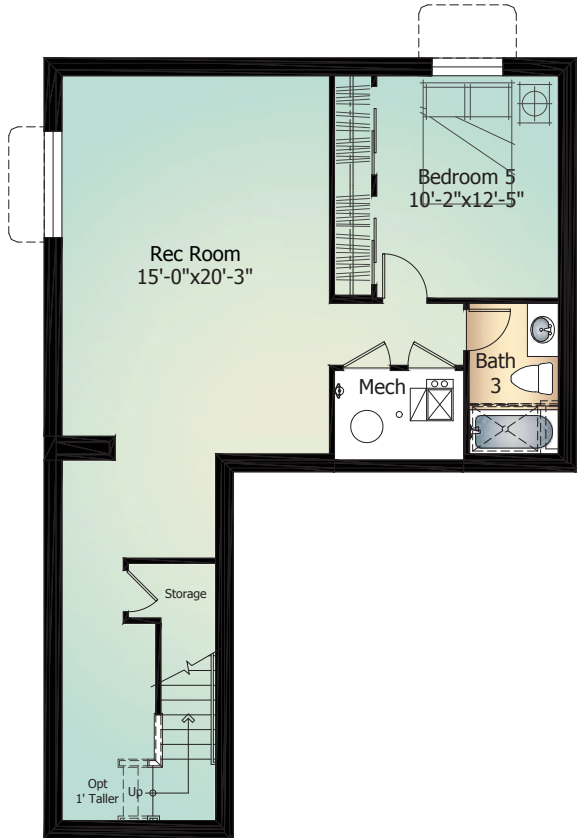

335

The Mesa

Cadence
COLLECTION

Main Level	912 Sq. Ft.
Upper Level	1204 Sq. Ft.
Total*	2,116 Sq. Ft.
Opt. Basement Level	920 Sq. Ft.
Total w/ Basement*	3,036 Sq. Ft.

ClassicHomes.com

**Actual square footage will vary based on selected options and chosen elevations.*

Farmhouse 335-C | *Standard*

Cottage 335-A

Modern 335-B

Main Level

The Mesa Model 335

'A' Elevation shown

Opt. Basement Stairs
ilo Standard Crawl Space

Owner's Entry
w/ Opt. Pocket
Office Cabinets

Owner's Entry
w/ Opt. Mud Bench

Upper Level

The Mesa Model 335

'A' Elevation shown

Opt. Basement Level

The Mesa Model 335 | with Optional Finish

'A' Elevation shown

Artist's conception. All plans, landscaping, features and specifications are subject to change without notification. Measurements are approximate and may vary. Homes are built to blueprint specifications which must be referenced for specific measurements. This is a marketing document and not part of your home purchase contract.