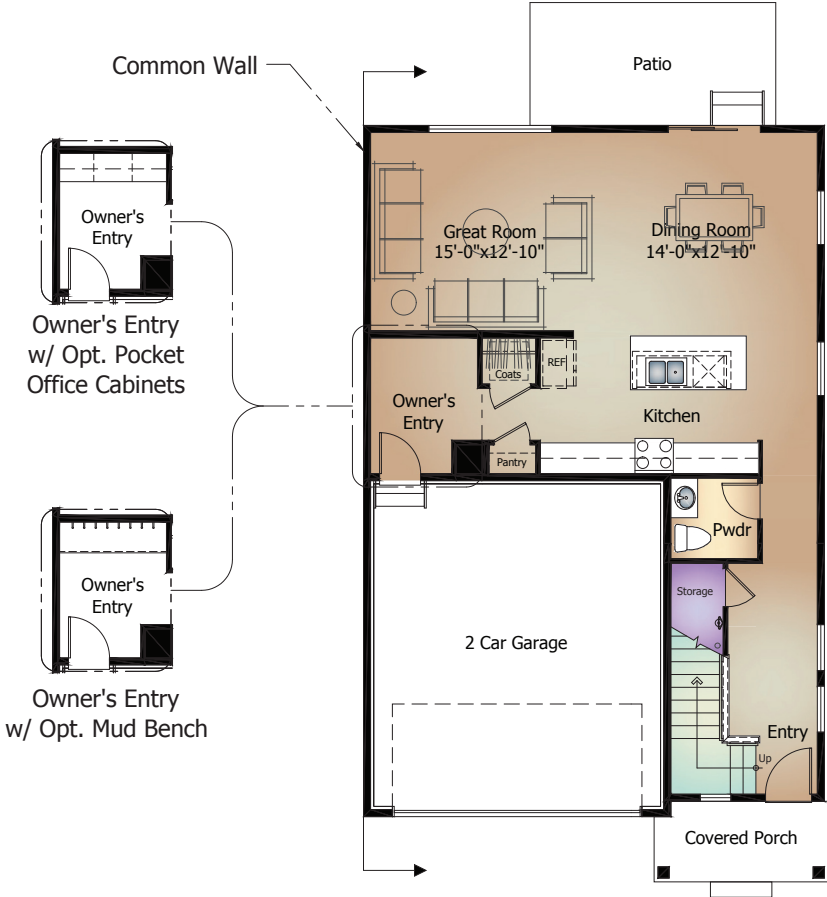

3345

Hillside Mesa Duo

UNIT 5 | The Mesa

Cadence
COLLECTION

Main Level.....912 Sq. Ft.
Upper Level 1204 Sq. Ft.
Total* **2,116 Sq. Ft.**

*Actual square footage will vary based on selected options and chosen elevations.

ClassicHomes.com

Farmhouse 3345-I Unit 5 | *Standard*

NOTES

Main Level

3345 HILLSIDE MESA DUO | Unit 5 | The Mesa

'G' Elevation shown

Upper Level

3345 HILLSIDE MESA DUO | Unit 5 | The Mesa

'G' Elevation shown

Optional Elevations

3345 HILLSIDE MESA DUO | Unit 5 | The Mesa

Cottage 3345-G, Unit 5

Modern 3345-H, Unit 5

Artist's conception. All plans, landscaping, features and specifications are subject to change without notification. Measurements are approximate and may vary. Homes are built to blueprint specifications which must be referenced for specific measurements. This is a marketing document and not part of your home purchase contract.