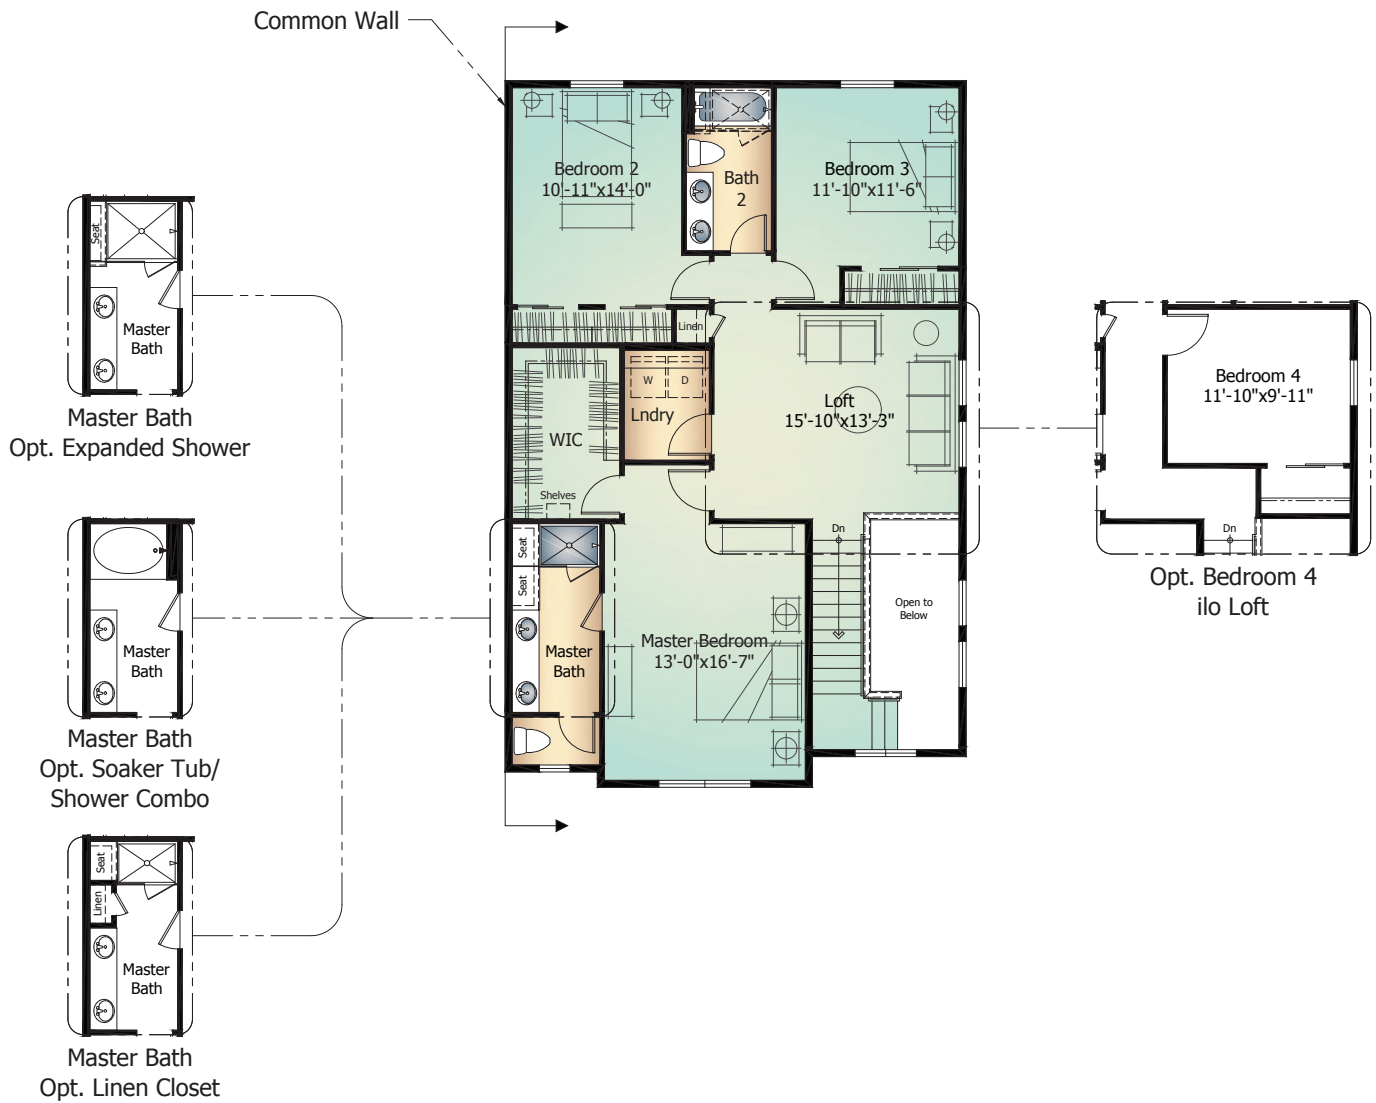

3345

Hillside Mesa Duo

UNIT 5 | The Mesa

Cadence
COLLECTION

Main Level.....912 Sq. Ft.
Upper Level 1204 Sq. Ft.
Total* **2,116 Sq. Ft.**

*Actual square footage will vary based on selected options and chosen elevations.

ClassicHomes.com

Farmhouse 3345-I Unit 5 | *Standard*

NOTES

Main Level

3345 HILLSIDE MESA DUO | Unit 5 | The Mesa

'G' Elevation shown

Upper Level

3345 HILLSIDE MESA DUO | Unit 5 | The Mesa

'G' Elevation shown

Optional Elevations

3345 HILLSIDE MESA DUO | Unit 5 | The Mesa

Cottage 3345-G, Unit 5

Modern 3345-H, Unit 5

Artist's conception. All plans, landscaping, features and specifications are subject to change without notification. Measurements are approximate and may vary. Homes are built to blueprint specifications which must be referenced for specific measurements. This is a marketing document and not part of your home purchase contract.