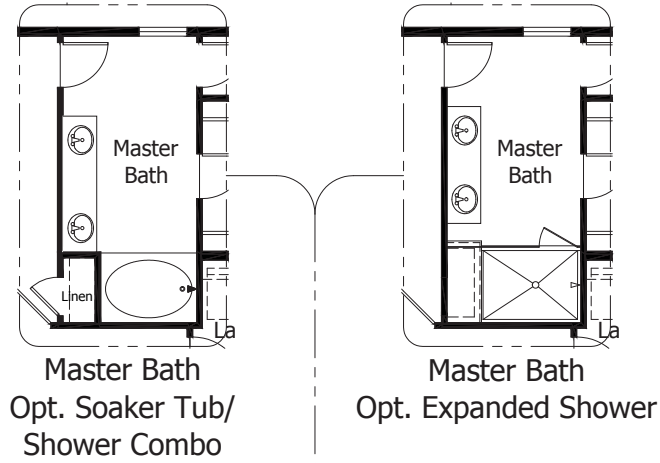

3345

HillsideMesa Duo

Unit 4 | The Hillside

Cadence
COLLECTION

Main Level..... 823 Sq. Ft.
Upper Level 1087 Sq. Ft.
Total* **1,910 Sq. Ft.**

ClassicHomes.com

*Actual square footage will vary based on selected options and chosen elevations.

Farmhouse 3345-I Unit 4 | *Standard*

NOTES

Main Level

3345 HILLSIDE MESA DUO | Unit 4 | The Hillside

'G' Elevation shown

Upper Level

3345 HILLSIDE MESA DUO | Unit 4 | The Hillside

'G' Elevation shown

Optional Elevations

3345 HILLSIDE MESA DUO | Unit 4 | The Hillside

Cottage 3345-G, Unit 4

Modern 3345-H, Unit 4

Artist's conception. All plans, landscaping, features and specifications are subject to change without notification. Measurements are approximate and may vary. Homes are built to blueprint specifications which must be referenced for specific measurements. This is a marketing document and not part of your home purchase contract.