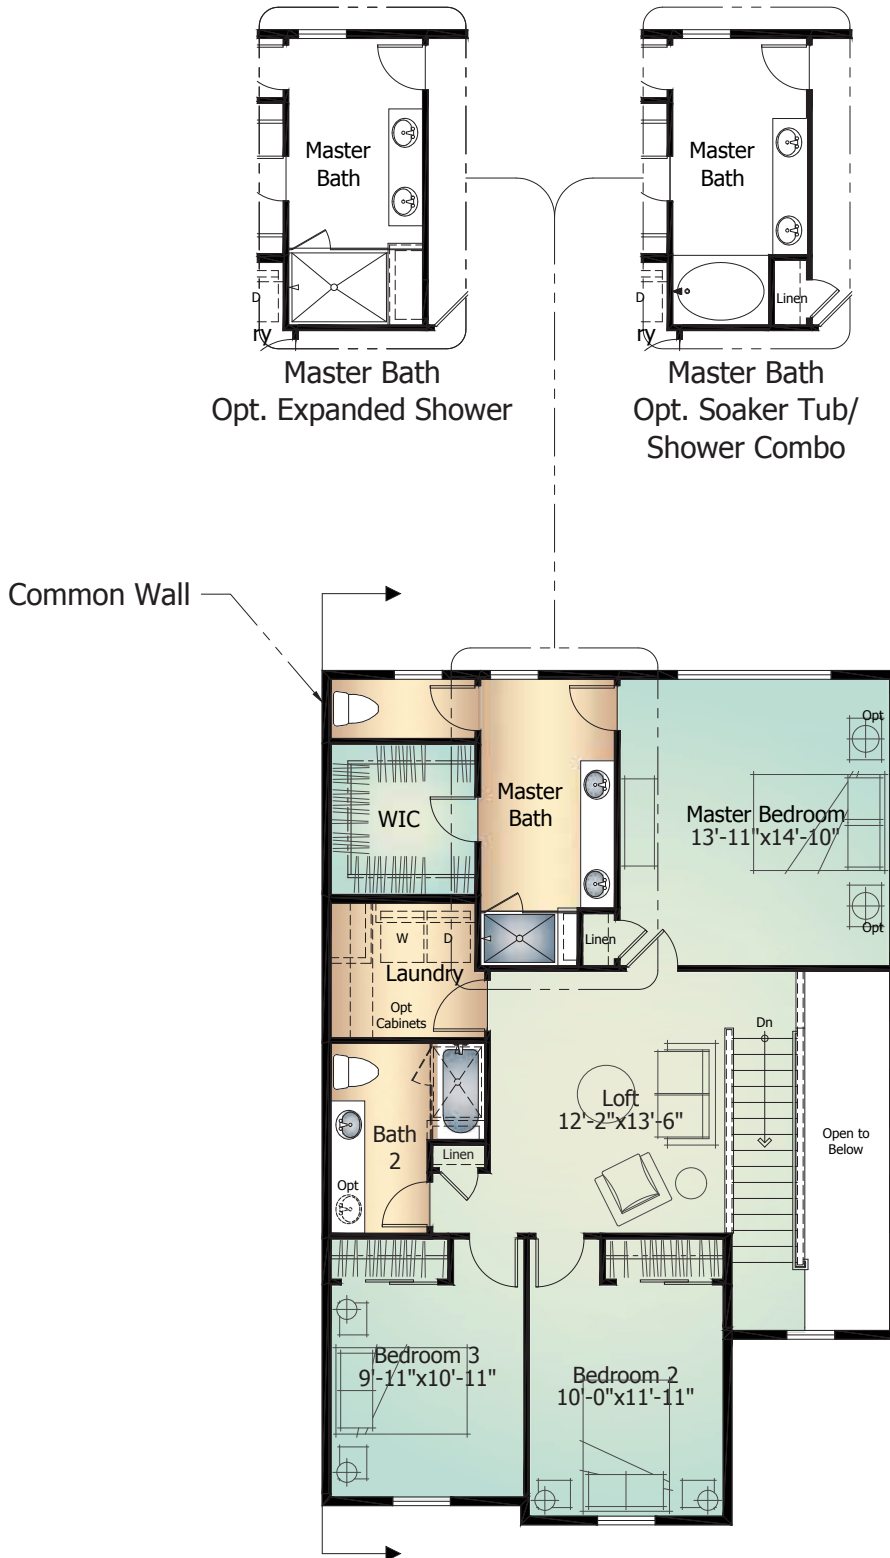

3334

Mountain Hillside Duo

UNIT 4 | The Hillside

Cadence
COLLECTION

Main Level..... 823 Sq. Ft.
Upper Level 1087 Sq. Ft.
Total* **1,910 Sq. Ft.**

*Actual square footage will vary based on selected options and chosen elevations.

ClassicHomes.com

Farmhouse 3334-F, Unit 4 | *Standard*

NOTES

Main Level

3334 MOUNTIAN HILLSIDE DUO | Unit 4 | The Hillside

'D' Elevation shown

Upper Level

3334 MOUNTIAN HILLSIDE DUO | Unit 4 | The Hillside

'D' Elevation shown

Optional Elevations

3334 MOUNTIAN HILLSIDE DUO | Unit 4 | The Hillside

Cottage 3334-D, Unit 4

Modern 3334-E, Unit 4

Artist's conception. All plans, landscaping, features and specifications are subject to change without notification. Measurements are approximate and may vary. Homes are built to blueprint specifications which must be referenced for specific measurements. This is a marketing document and not part of your home purchase contract.