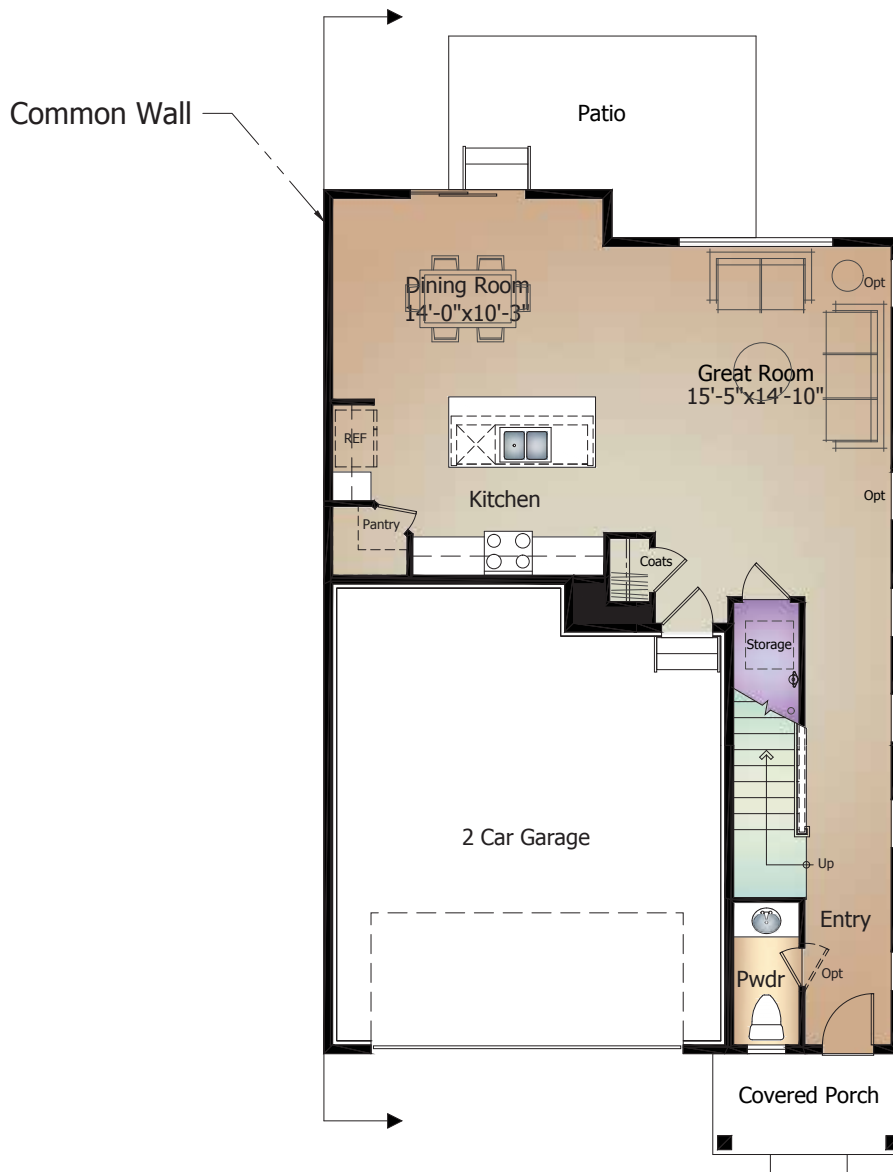

3334

Mountain Hillside Duo

UNIT 4 | The Hillside

Cadence
COLLECTION

Main Level..... 823 Sq. Ft.
Upper Level 1087 Sq. Ft.
Total* **1,910 Sq. Ft.**

*Actual square footage will vary based on selected options and chosen elevations.

ClassicHomes.com

Farmhouse 3334-F, Unit 4 | *Standard*

NOTES

Main Level

3334 MOUNTIAN HILLSIDE DUO | Unit 4 | The Hillside

'D' Elevation shown

Upper Level

3334 MOUNTIAN HILLSIDE DUO | Unit 4 | The Hillside

'D' Elevation shown

Optional Elevations

3334 MOUNTIAN HILLSIDE DUO | Unit 4 | The Hillside

Cottage 3334-D, Unit 4

Modern 3334-E, Unit 4

Artist's conception. All plans, landscaping, features and specifications are subject to change without notification. Measurements are approximate and may vary. Homes are built to blueprint specifications which must be referenced for specific measurements. This is a marketing document and not part of your home purchase contract.