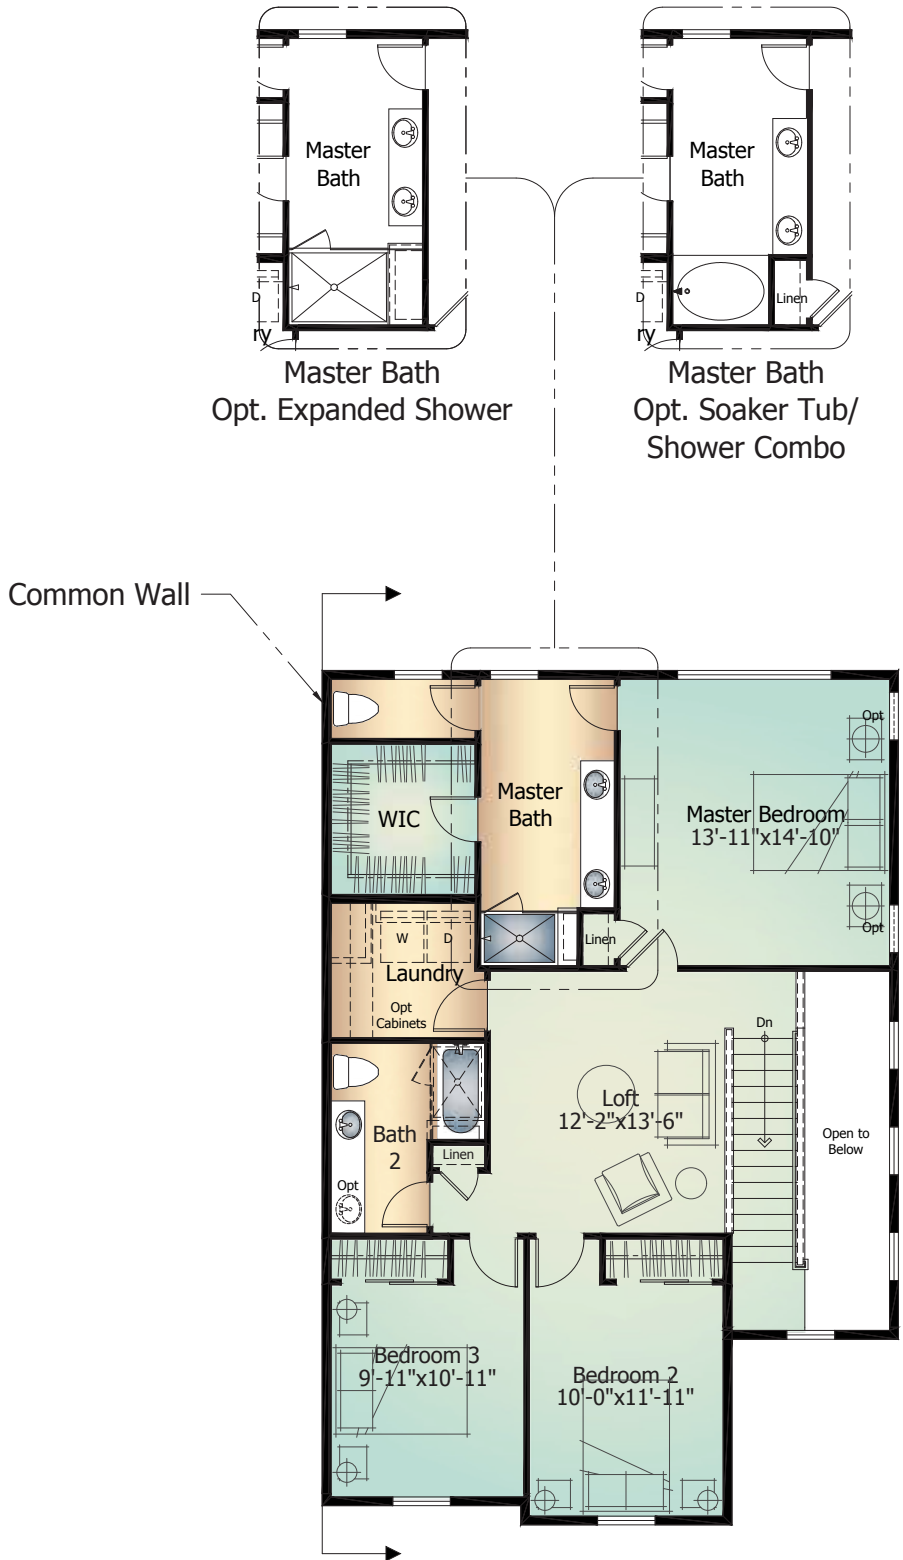

3334

Mountain Hillside Duo

Unit 4 | The Hillside

Cadence
COLLECTION

Main Level..... 823 Sq. Ft.
Upper Level 1087 Sq. Ft.
Total* **1,910 Sq. Ft.**

ClassicHomes.com

*Actual square footage will vary based on selected options and chosen elevations.

Farmhouse 3334-F, Unit 4 | *Standard*

NOTES

Main Level

3334 MOUNTIAN HILLSIDE DUO | Unit 4 | The Hillside

'D' Elevation shown

Upper Level

3334 MOUNTIAN HILLSIDE DUO | Unit 4 | The Hillside

'D' Elevation shown

Optional Elevations

3334 MOUNTIAN HILLSIDE DUO | Unit 4 | The Hillside

Cottage 3334-D, Unit 4

Modern 3334-E, Unit 4

Artist's conception. All plans, landscaping, features and specifications are subject to change without notification. Measurements are approximate and may vary. Homes are built to blueprint specifications which must be referenced for specific measurements. This is a marketing document and not part of your home purchase contract.