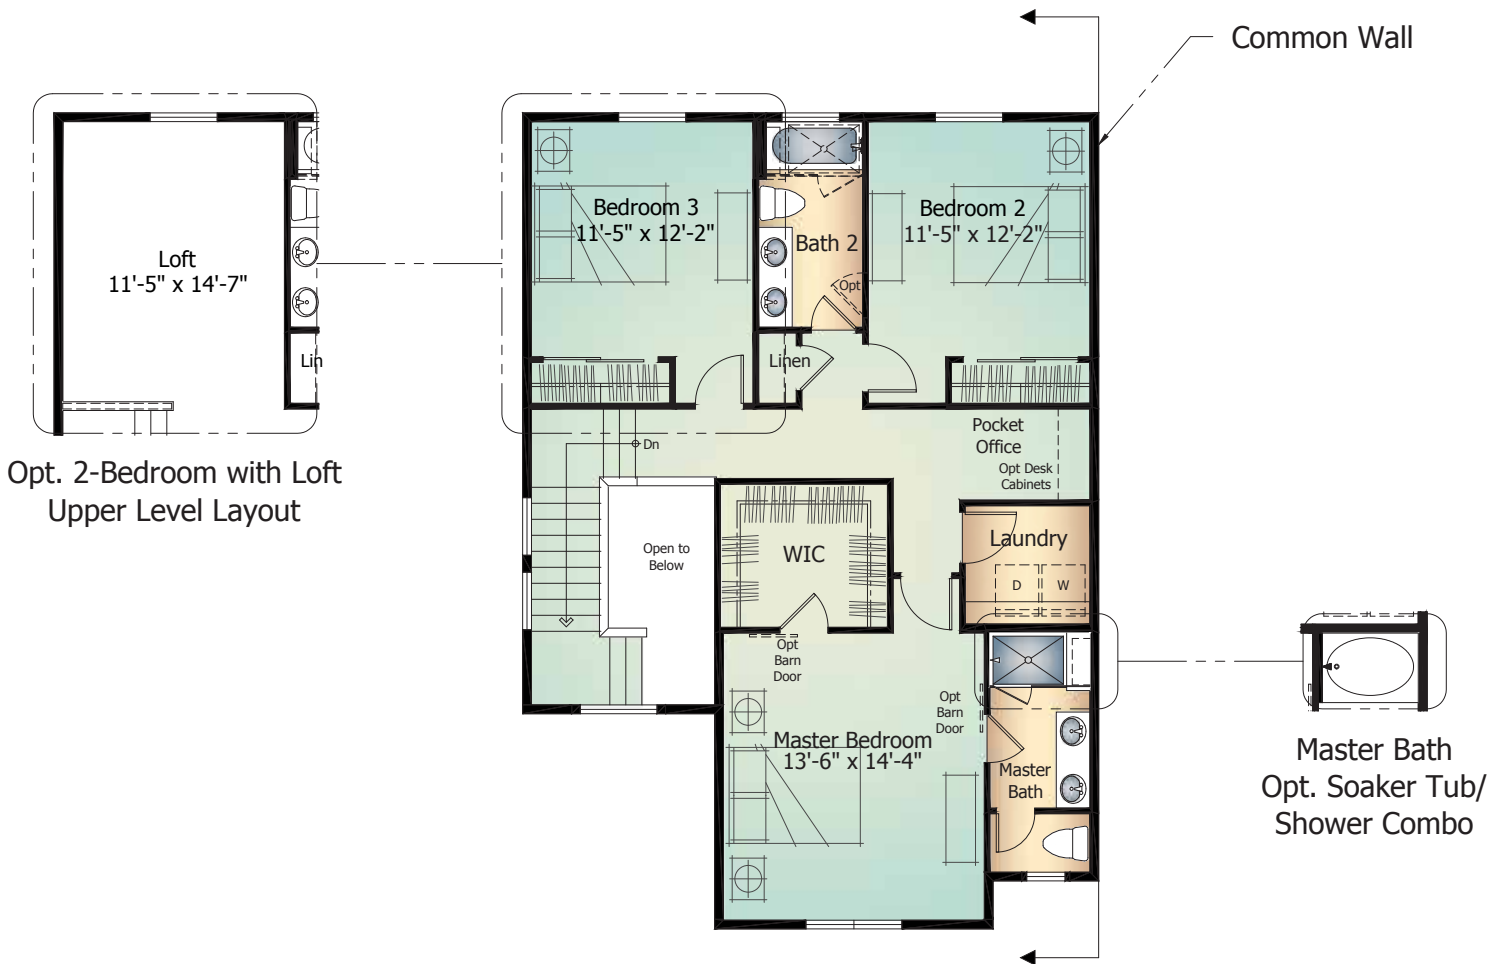

3334

Mountain Hillside Duo

Unit 3 | The Mountain

Cadence
COLLECTION

Main Level.....767 Sq. Ft.
Upper Level1008 Sq. Ft.
Total* **1,775 Sq. Ft.**

ClassicHomes.com

*Actual square footage will vary based on selected options and chosen elevations.

Farmhouse 3334-F, Unit 3 | *Standard*

NOTES

Main Level

3334 MOUNTAIN HILLSIDE DUO | Unit 3 | The Mountain

'D' Elevation shown

Upper Level

3334 MOUNTAIN HILLSIDE DUO | Unit 3 | The Mountain

'D' Elevation shown

Optional Elevations

3334 MOUNTAIN HILLSIDE DUO | Unit 3 | The Mountain

Cottage 3334-D, Unit 3

Modern 3334-E, Unit 3

Artist's conception. All plans, landscaping, features and specifications are subject to change without notification. Measurements are approximate and may vary. Homes are built to blueprint specifications which must be referenced for specific measurements. This is a marketing document and not part of your home purchase contract.