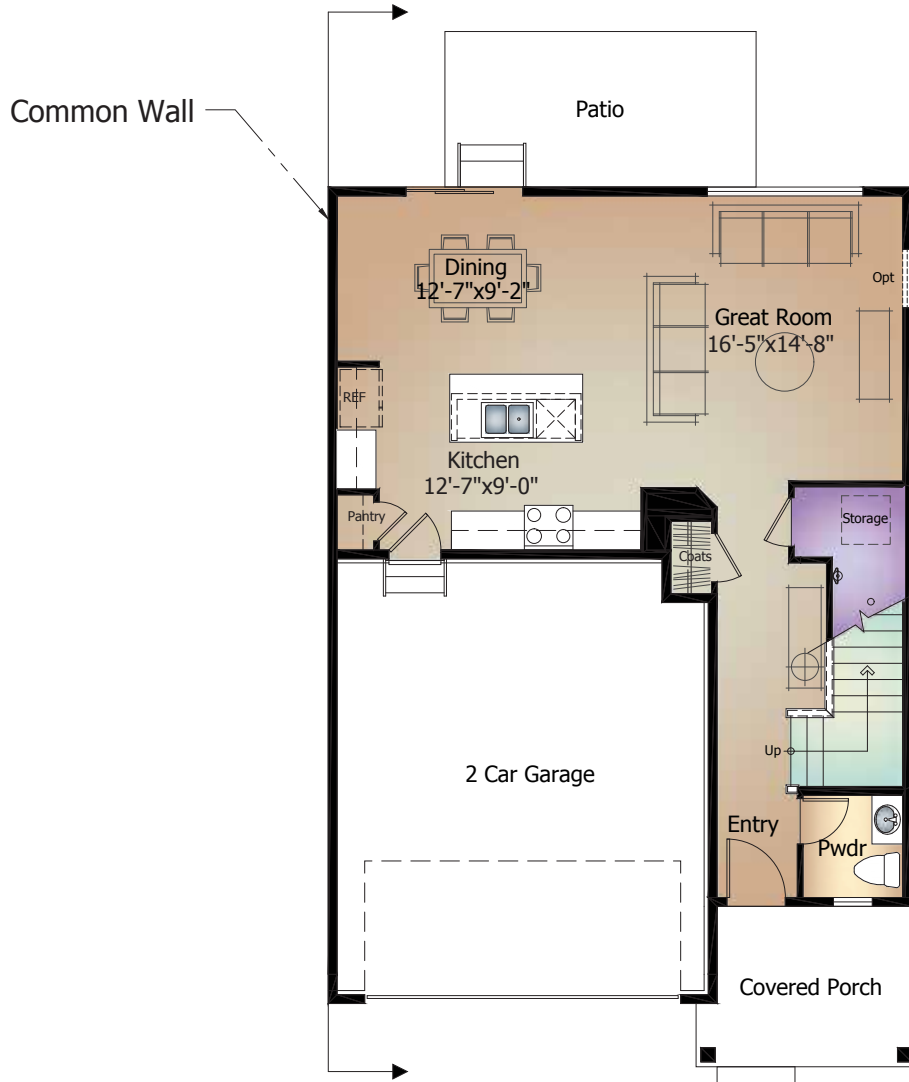

3323

Peak Mountain Duo

UNIT 3 | The Mountain

Cadence
COLLECTION

Main Level..... 766 Sq. Ft.
Upper Level 999 Sq. Ft.
Total* **1,765 Sq. Ft.**

ClassicHomes.com

*Actual square footage will vary based on selected options and chosen elevations.

Farmhouse 3323-C, Unit 3 | *Standard*

NOTES

Main Level

3323 PEAK MOUNTAIN DUO | Unit 3 | The Mountain

'A' Elevation shown

Upper Level

3323 PEAK MOUNTAIN DUO | Unit 3 | The Mountain

'A' Elevation shown

Optional Elevations

3323 PEAK MOUNTAIN DUO | Unit 3 | The Mountain

Cottage 3323-A, Unit 3

Modern 3323-B, Unit 3

Artist's conception. All plans, landscaping, features and specifications are subject to change without notification. Measurements are approximate and may vary. Homes are built to blueprint specifications which must be referenced for specific measurements. This is a marketing document and not part of your home purchase contract.