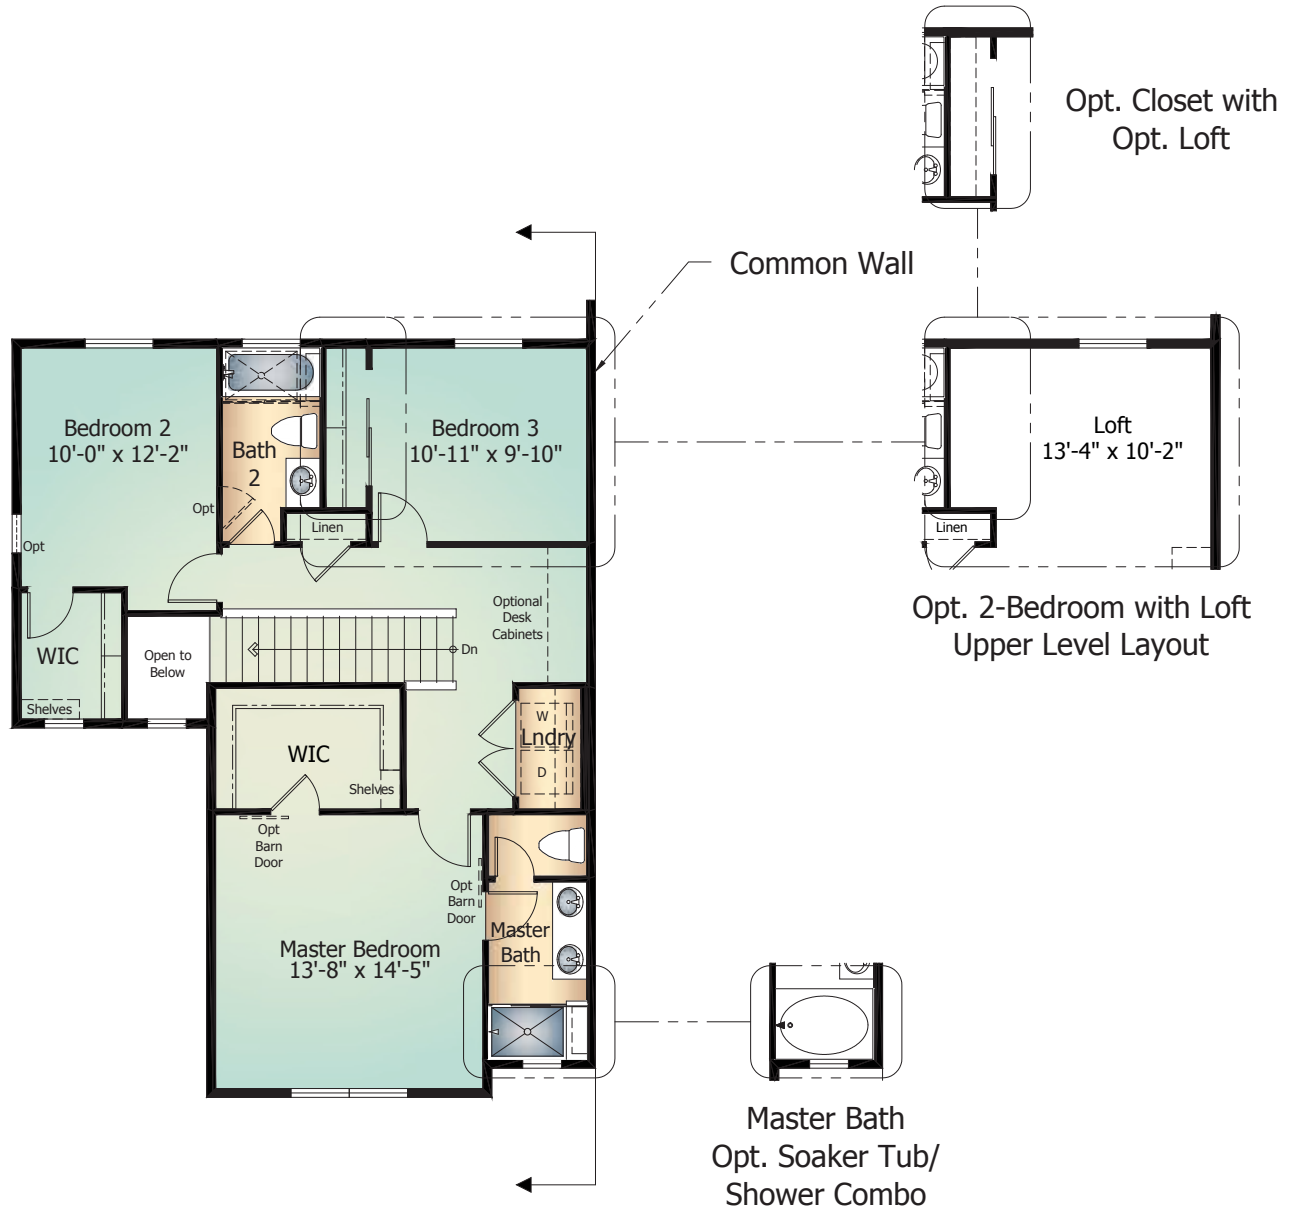

3323

Peak Mountain Duo

UNIT 2 | The Peak

Cadence
COLLECTION

Main Level..... 652 Sq. Ft.
Upper Level 905 Sq. Ft.
Total* **1,557 Sq. Ft.**

ClassicHomes.com

*Actual square footage will vary based on selected options and chosen elevations.

Farmhouse 3323-C, Unit 2 | *Standard*

NOTES

Main Level

3323 PEAK MOUNTAIN DUO | Unit 2 | The Peak

'A' Elevation shown

Upper Level

3323 PEAK MOUNTAIN DUO | Unit 2 | The Peak

'A' Elevation shown

Optional Elevations

3323 PEAK MOUNTAIN DUO | Unit 2 | The Peak

Cottage 3323-A, Unit 2

Modern 3323-B, Unit 2

Artist's conception. All plans, landscaping, features and specifications are subject to change without notification. Measurements are approximate and may vary. Homes are built to blueprint specifications which must be referenced for specific measurements. This is a marketing document and not part of your home purchase contract.