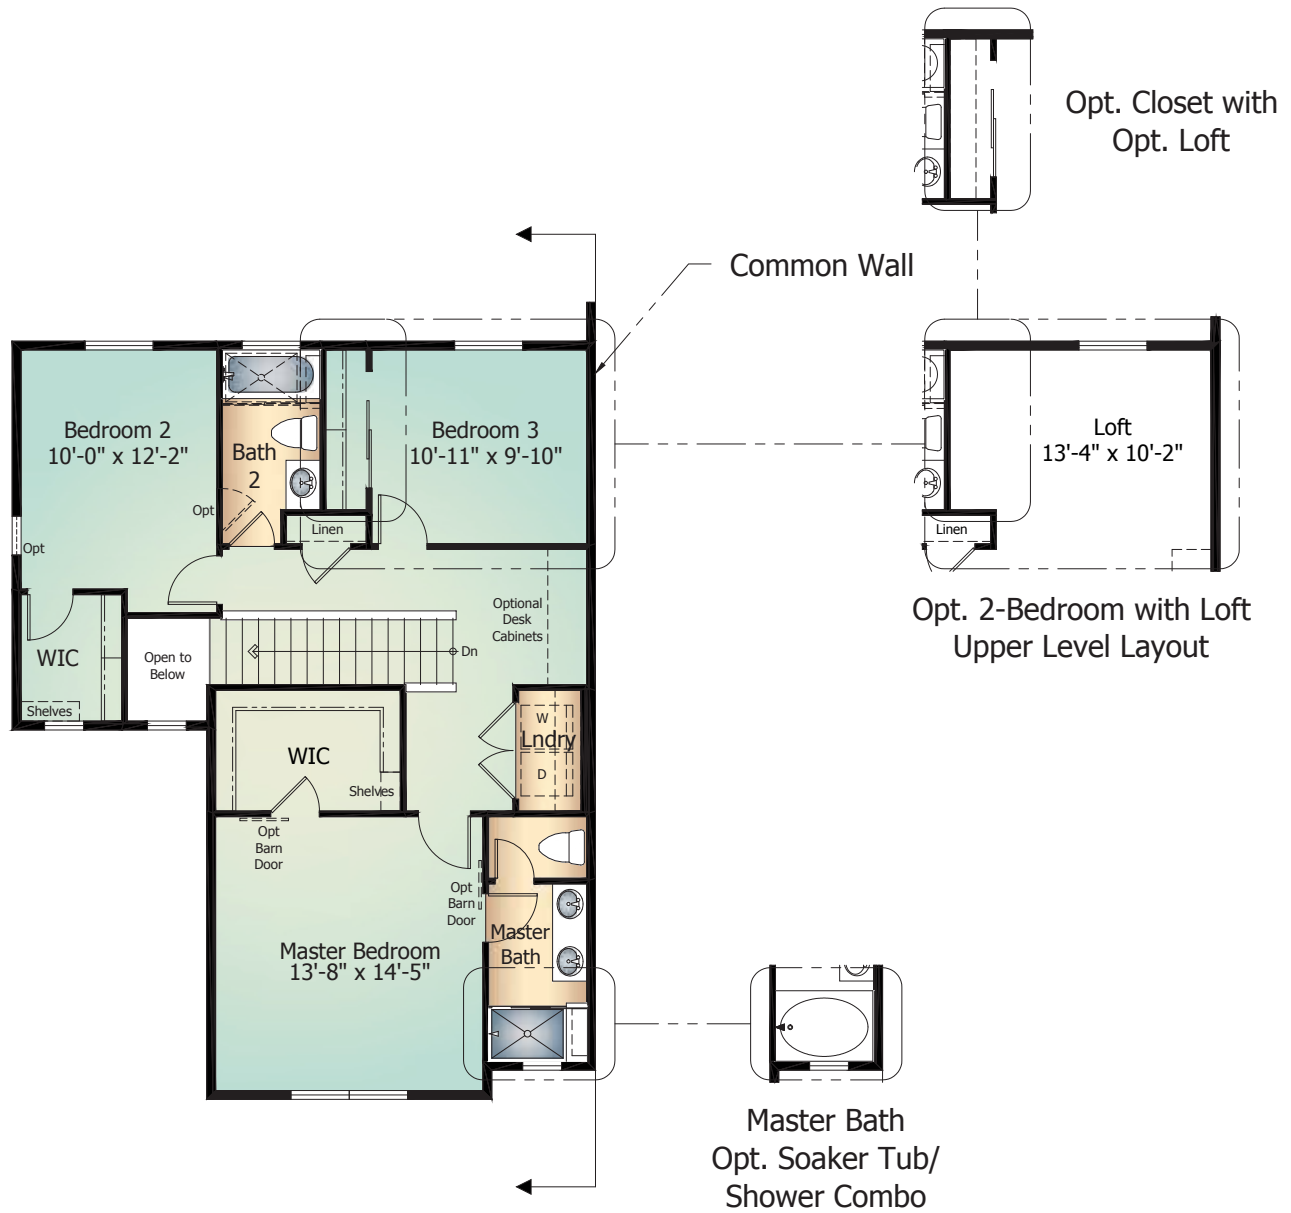

3323

PeakMountain Duo

Unit 2 | The Peak

Cadence
COLLECTION

Main Level..... 652 Sq. Ft.
Upper Level 905 Sq. Ft.
Total* **1,557 Sq. Ft.**

ClassicHomes.com

*Actual square footage will vary based on selected options and chosen elevations.

Farmhouse 3323-C, Unit 2 | *Standard*

NOTES

Main Level

3323 PEAK MOUNTAIN DUO | Unit 2 | The Peak

'A' Elevation shown

Upper Level

3323 PEAK MOUNTAIN DUO | Unit 2 | The Peak

'A' Elevation shown

Optional Elevations

3323 PEAK MOUNTAIN DUO | Unit 2 | The Peak

Cottage 3323-A, Unit 2

Modern 3323-B, Unit 2

Artist's conception. All plans, landscaping, features and specifications are subject to change without notification. Measurements are approximate and may vary. Homes are built to blueprint specifications which must be referenced for specific measurements. This is a marketing document and not part of your home purchase contract.