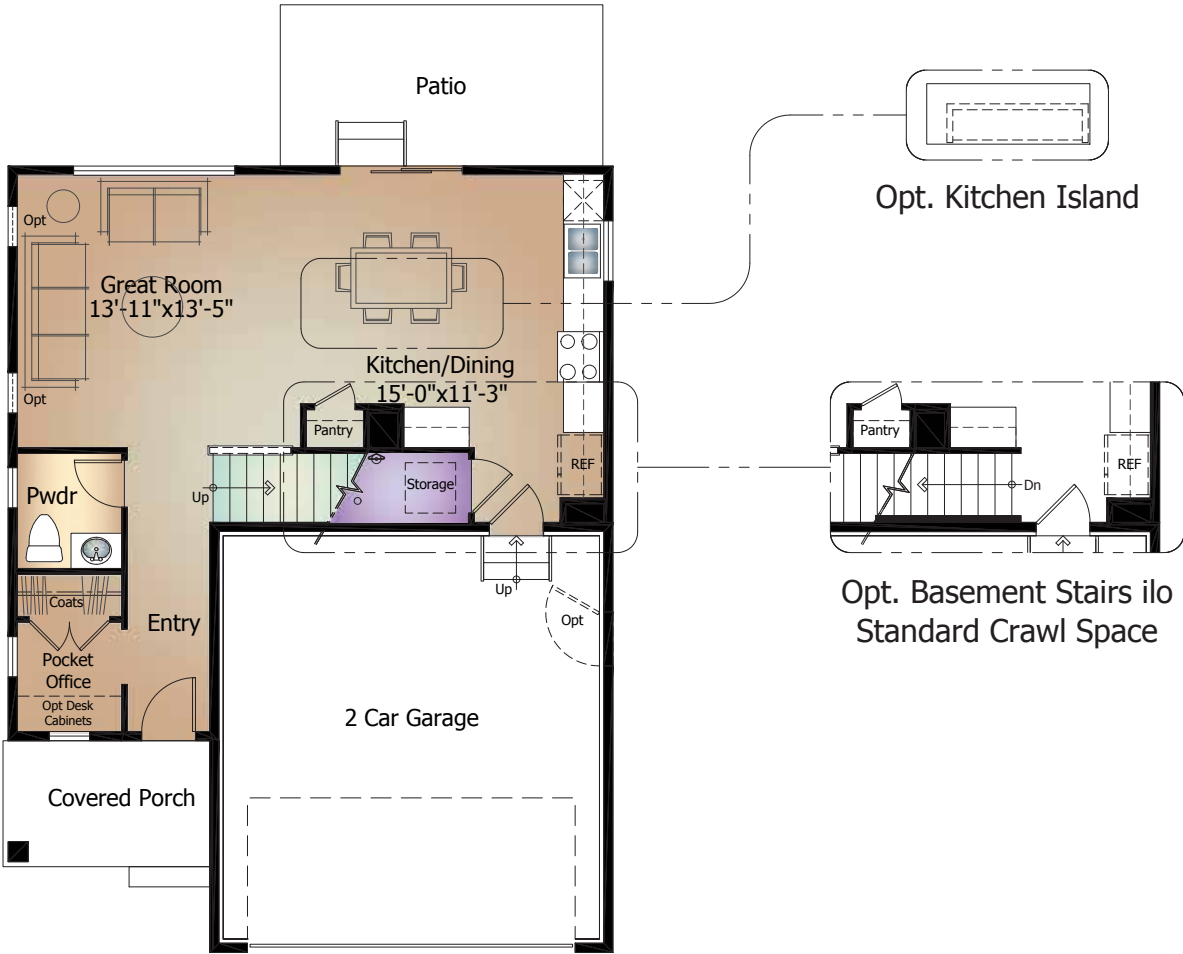

# The Peak

**Cadence**  
COLLECTION

Main Level ..... 652 Sq. Ft.  
Upper Level ..... 905 Sq. Ft.  
**Total\*** ..... **1,557 Sq. Ft.**  
Opt. Basement Level ..... 658 Sq. Ft.  
**Total w/ Basement\*** ..... **2,215 Sq. Ft.**

*ClassicHomes.com*

\*Actual square footage will vary based on selected options and chosen elevations.

Farmhouse 332-C | *Standard*

Cottage 332-A

Modern 332-B

# Main Level

The Peak Model 332

'A' Elevation shown

# Upper Level

The Peak Model 332

'A' Elevation shown