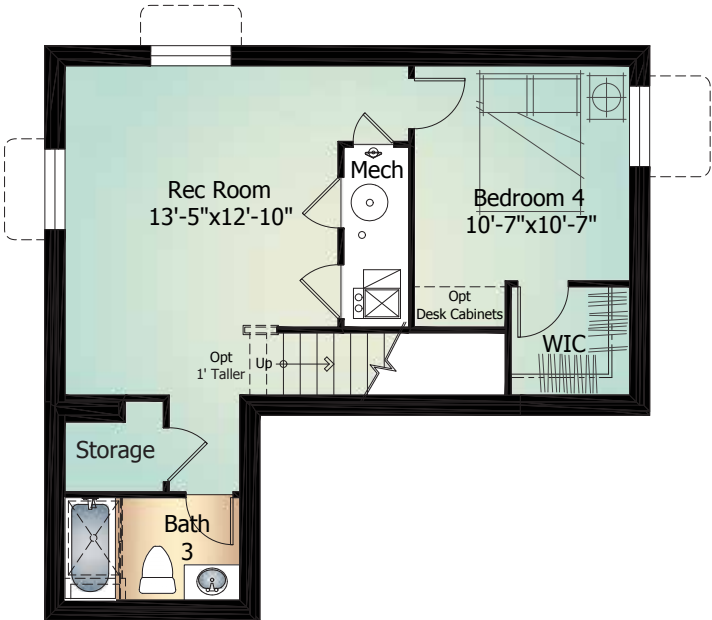

# The Peak

**Cadence**  
COLLECTION

Main Level ..... 652 Sq. Ft.  
Upper Level ..... 905 Sq. Ft.  
**Total\*** ..... **1,557 Sq. Ft.**  
Opt. Basement Level ..... 658 Sq. Ft.  
**Total w/ Basement\*** ..... **2,215 Sq. Ft.**

# Main Level

The Peak Model 332

'A' Elevation shown

# Upper Level

The Peak Model 332

'A' Elevation shown

# Opt. Basement Level

The Peak Model 332 | with Optional Finish

'A' Elevation shown

Artist's conception. All plans, landscaping, features and specifications are subject to change without notification. Measurements are approximate and may vary. Homes are built to blueprint specifications which must be referenced for specific measurements. This is a marketing document and not part of your home purchase contract.