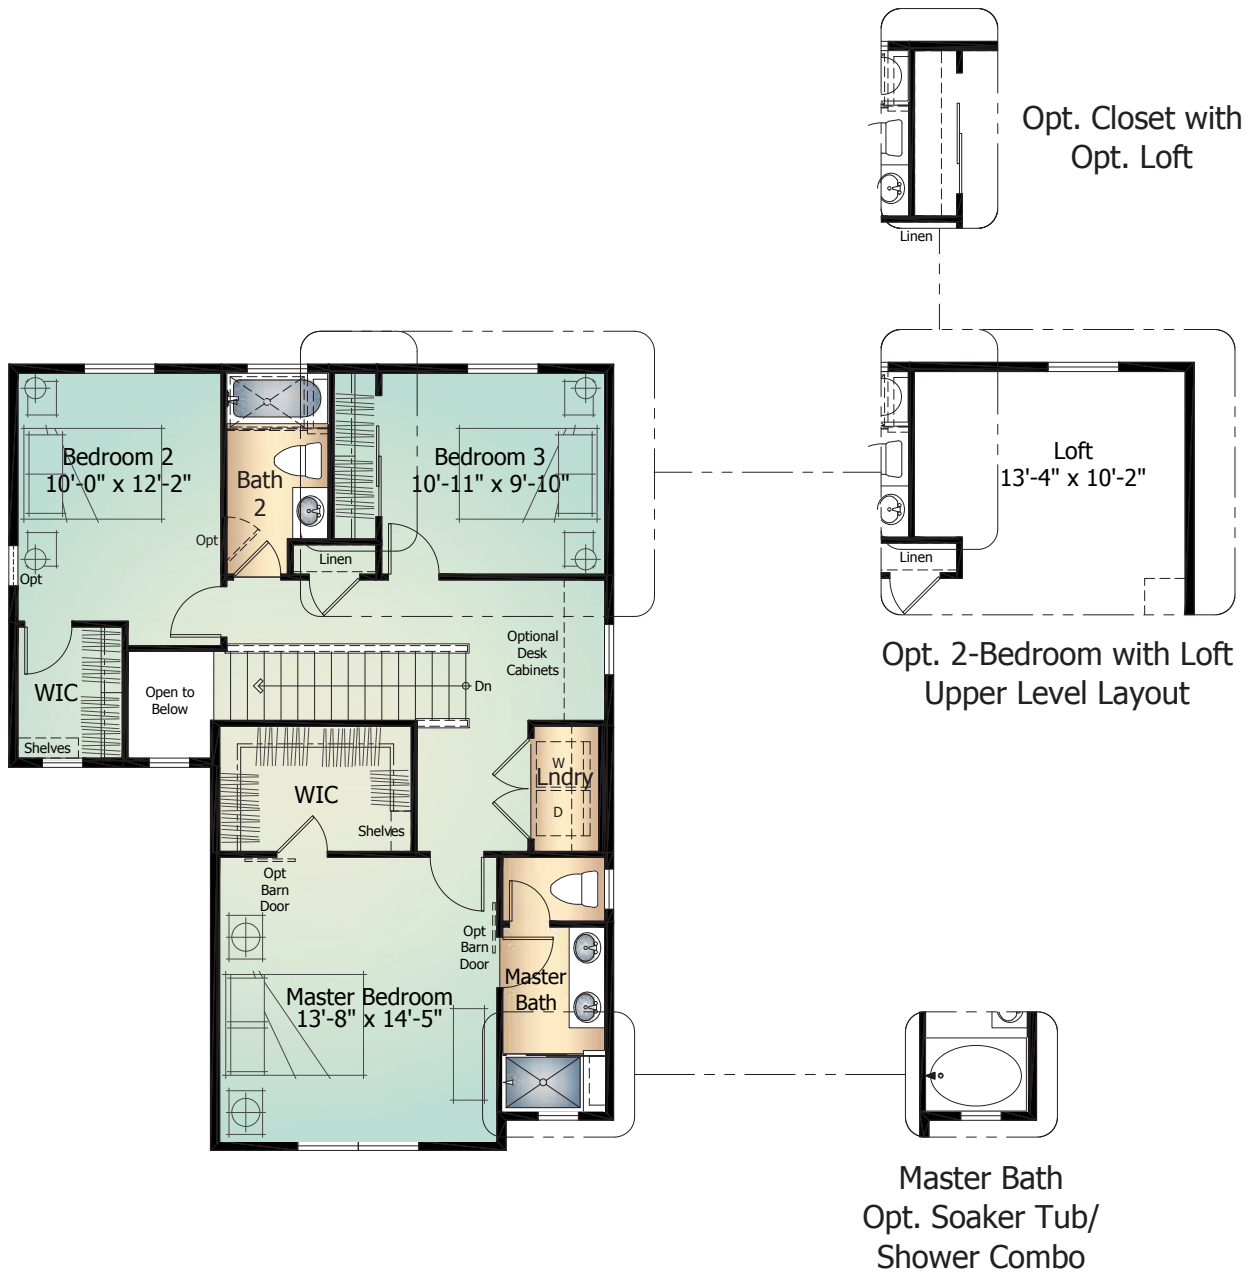

# The Peak

**Cadence**  
COLLECTION

Main Level ..... 652 Sq. Ft.  
Upper Level ..... 905 Sq. Ft.  
**Total\*** ..... **1,557 Sq. Ft.**  
Opt. Basement Level ..... 658 Sq. Ft.  
**Total w/ Basement\*** ..... **2,215 Sq. Ft.**

# Main Level

The Peak Model 332

'A' Elevation shown

# Upper Level

The Peak Model 332

'A' Elevation shown

# Opt. Basement Level

The Peak Model 332 | with Optional Finish

'A' Elevation shown

Artist's conception. All plans, landscaping, features and specifications are subject to change without notification. Measurements are approximate and may vary. Homes are built to blueprint specifications which must be referenced for specific measurements. This is a marketing document and not part of your home purchase contract.