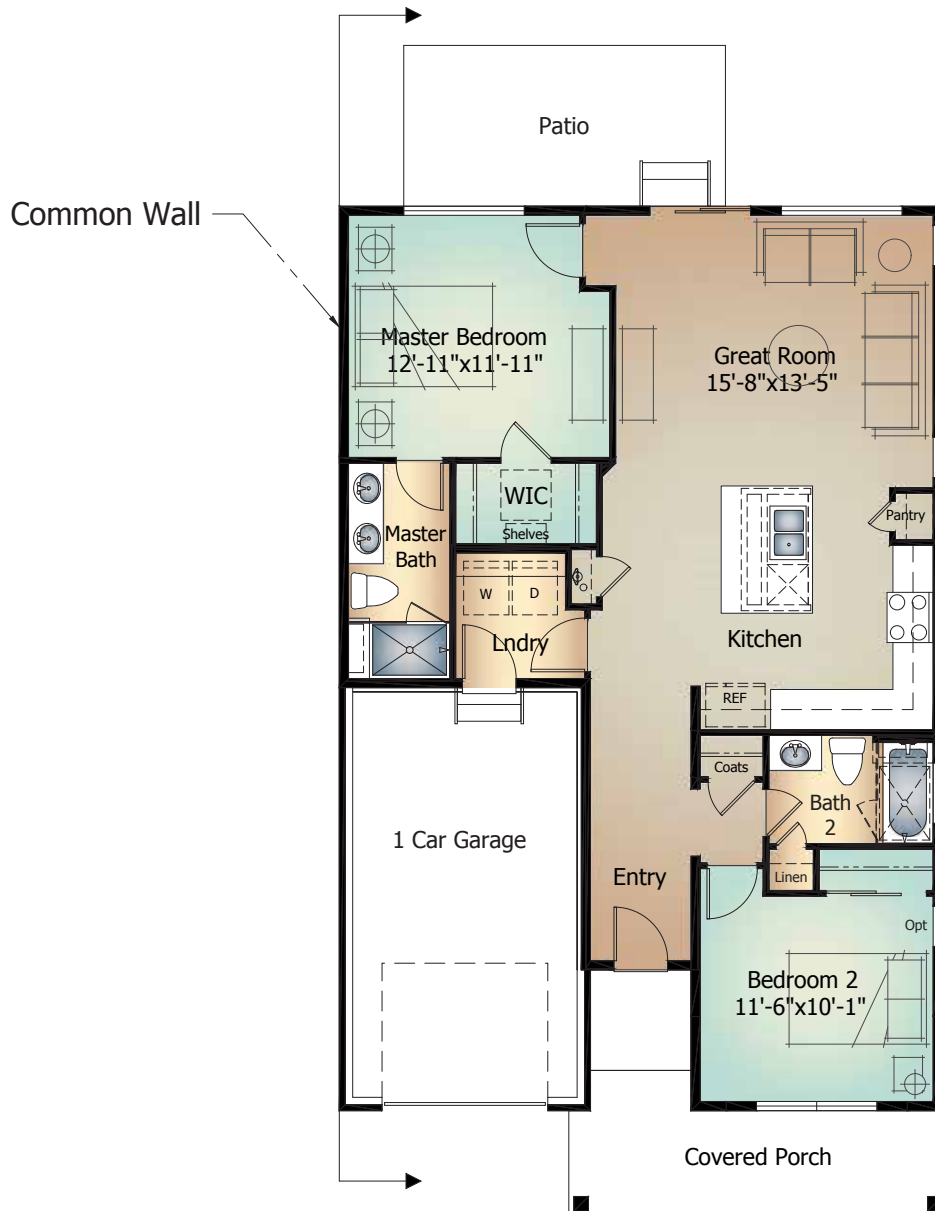

3311

Valley Duo

UNIT 1.2 | The Valley

Cadence
COLLECTION

Main Level..... 1,058 Sq. Ft.
Total* 1,058 Sq. Ft.

*Actual square footage will vary based on selected options and chosen elevations.

ClassicHomes.com

Farmhouse 3311-C, Unit 1.2 | *Standard*

NOTES

Main Level

3311 VALLEY DUO | Unit 1.2 | The Valley

'A' Elevation shown

Optional Elevations

3311 VALLEY DUO | Unit 1.2 | The Valley

Cottage 3311-A, Unit 1.2