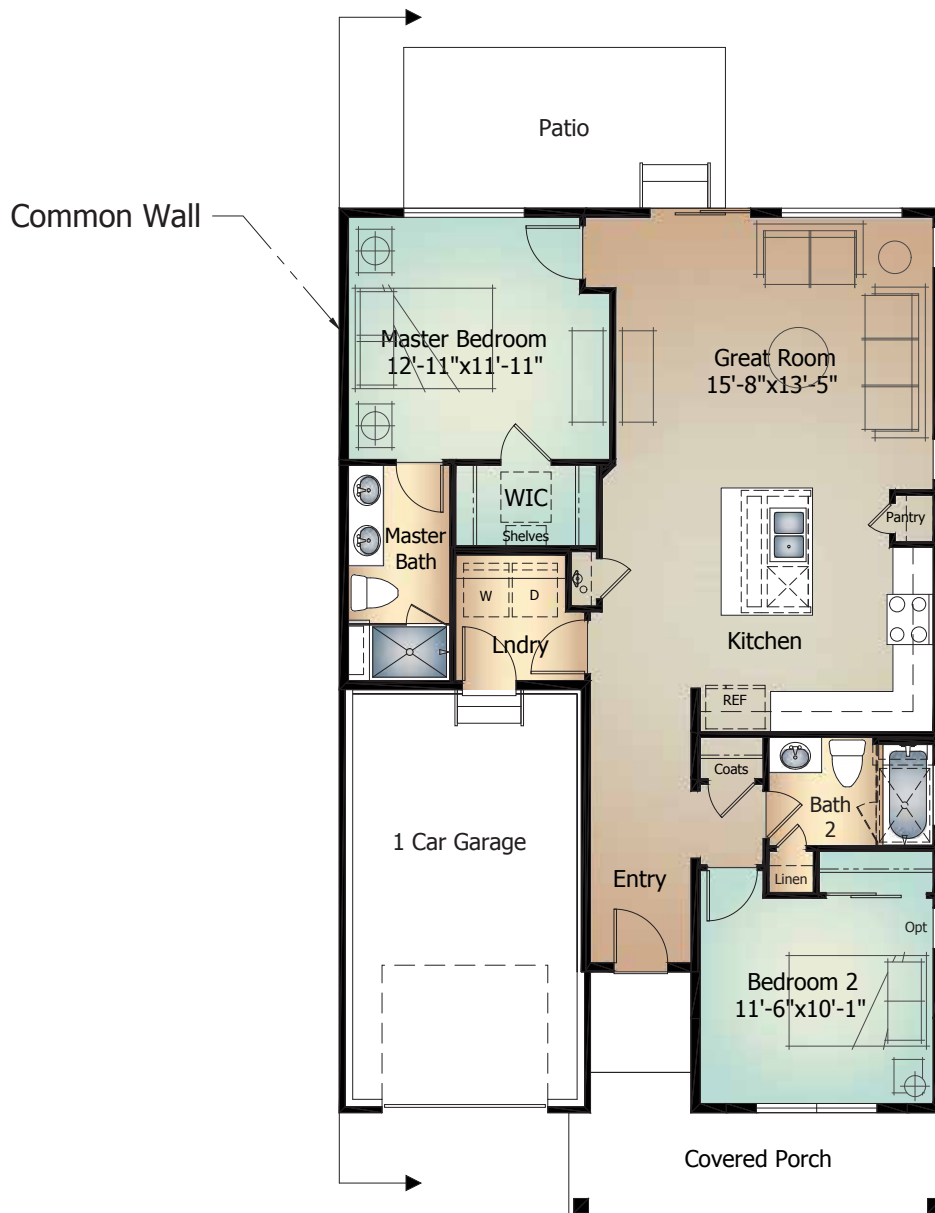

3311

Valley Duo

UNIT 1.2 | The Valley

Cadence
COLLECTION

Main Level..... 1,058 Sq. Ft.
Total* 1,058 Sq. Ft.

*Actual square footage will vary based on selected options and chosen elevations.

ClassicHomes.com

Farmhouse 3311-C, Unit 1.2 | *Standard*

NOTES

Main Level

3311 VALLEY DUO | Unit 1.2 | The Valley

'A' Elevation shown

Optional Elevations

3311 VALLEY DUO | Unit 1.2 | The Valley

Cottage 3311-A, Unit 1.2

August 10, 2023

NOTES

Lined area for notes with 20 horizontal lines.

Artist's conception. All plans, landscaping, features and specifications are subject to change without notification. Measurements are approximate and may vary. Homes are built to blueprint specifications which must be referenced for specific measurements. This is a marketing document and not part of your home purchase contract.