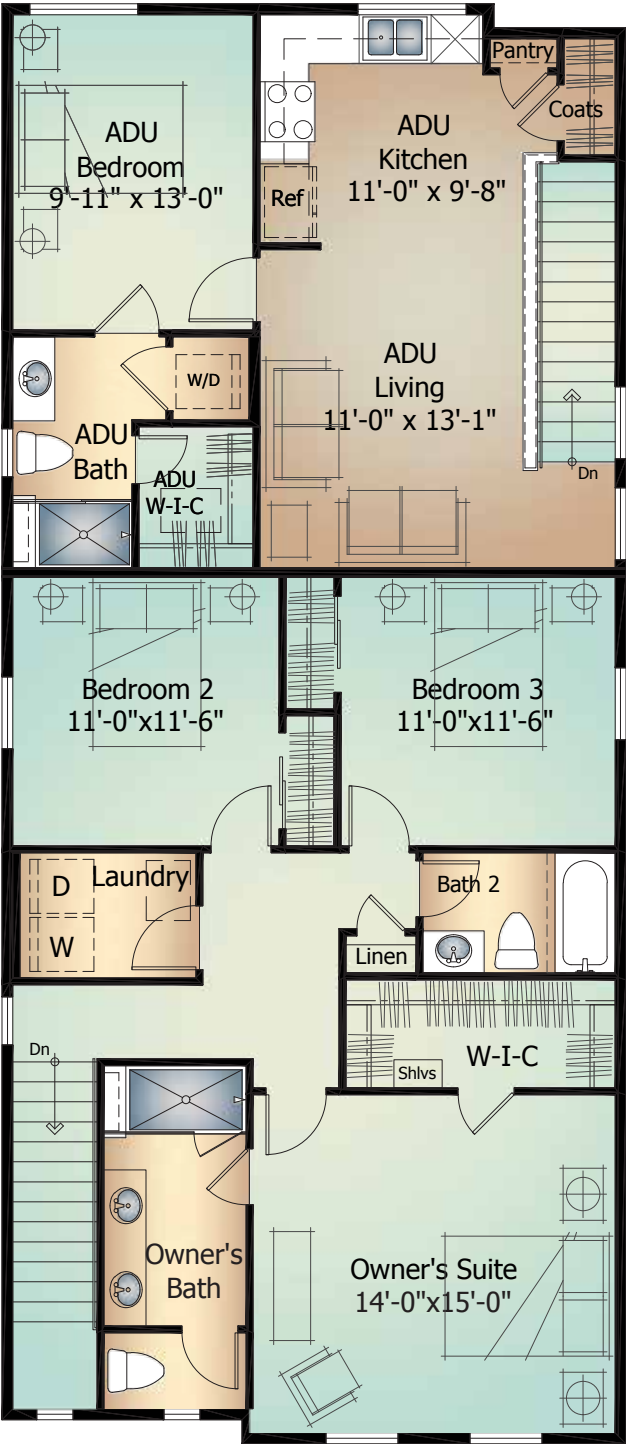

2243 **ADU** Palette

PRIMARY RESIDENCE

Main Level.....904 Sq. Ft.

Upper Level 879 Sq. Ft.

Primary Total* 1,783 Sq. Ft.

ADU RESIDENCE561 Sq Ft.

Total* 2,344 Sq. Ft.

*Actual square footage may vary due to added options and chosen elevations.

ClassicHomes.com

Elevation B | *Standard*

NOTES

Main Level

Palette Model 2243 ADU

'A' Elevation shown

Upper Level

Palette Model 2243 ADU

'A' Elevation shown

Elevation A | *Optional*

Elevation C | *Optional*

Artist's conception. All plans, landscaping, features and specifications are subject to change without notification. Measurements are approximate and may vary. Homes are built to blueprint specifications which must be referenced for specific measurements. This is a marketing document and not part of your home purchase contract.