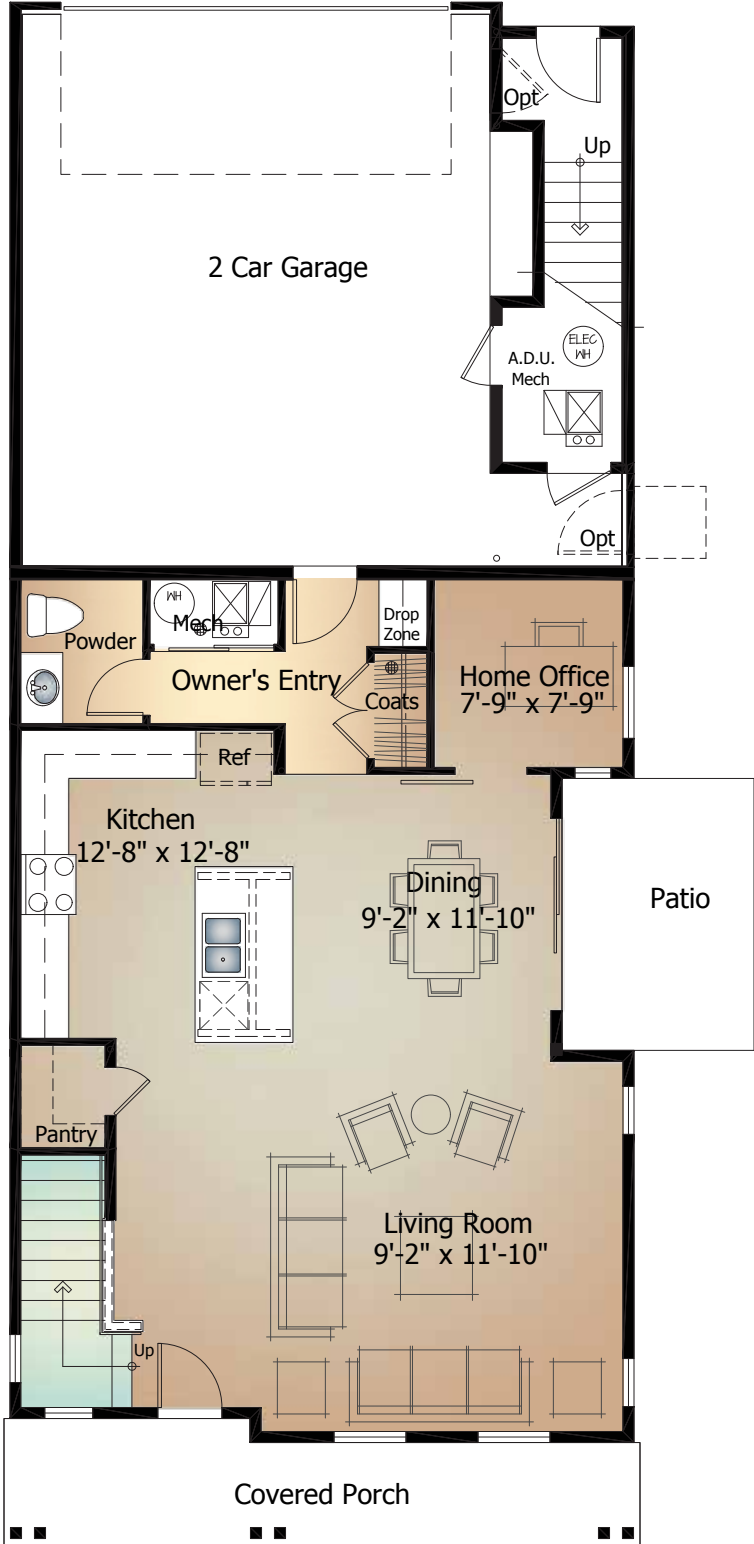

2243 **ADU** Palette

PRIMARY RESIDENCE

Main Level.....904 Sq. Ft.

Upper Level 879 Sq. Ft.

Primary Total* 1,783 Sq. Ft.

ADU RESIDENCE561 Sq Ft.

Total* 2,344 Sq. Ft.

*Actual square footage may vary due to added options and chosen elevations.

ClassicHomes.com

Elevation B | *Standard*

NOTES

Main Level

Palette Model 2243 ADU

'A' Elevation shown

Upper Level

Palette Model 2243 ADU

'A' Elevation shown

Elevation A | *Optional*

Elevation C | *Optional*

Artist's conception. All plans, landscaping, features and specifications are subject to change without notification. Measurements are approximate and may vary. Homes are built to blueprint specifications which must be referenced for specific measurements. This is a marketing document and not part of your home purchase contract.