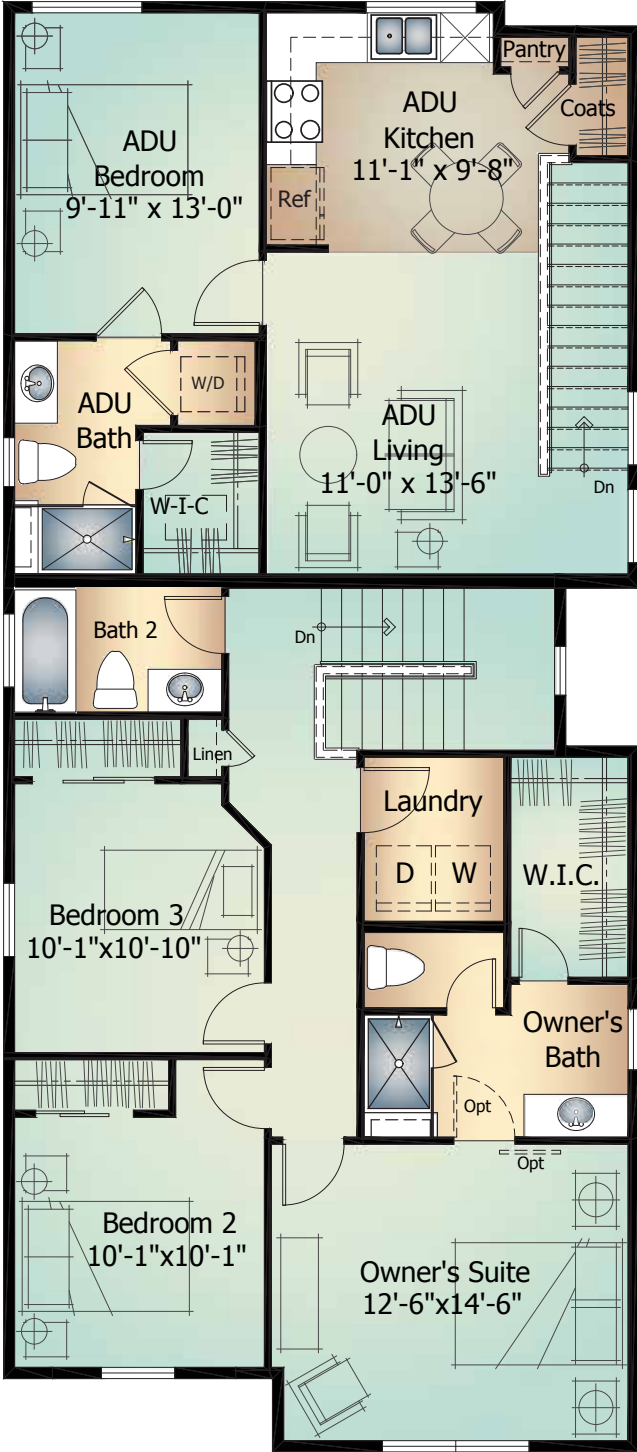

2242

ADU

Paintbrush

PORTRAIT
COLLECTION

PRIMARY RESIDENCE

Main Level..... 822 Sq. Ft.

Upper Level 877 Sq. Ft.

Primary Total*1,699 Sq. Ft.

ADU RESIDENCE561 Sq Ft.

Total* 2,260 Sq. Ft.

**Actual square footage may vary due to added options and chosen elevations.*

ClassicHomes.com

Elevation A | *Standard*

NOTES

Main Level

Paintbrush Model 2242 ADU

Standard 'A' Elevation shown

Upper Level

Paintbrush Model 2242 ADU

Standard 'A' Elevation shown

Elevation B | *Optional*

Elevation C | *Optional*

Artist's conception. All plans, landscaping, features and specifications are subject to change without notification. Measurements are approximate and may vary. Homes are built to blueprint specifications which must be referenced for specific measurements. This is a marketing document and not part of your home purchase contract.