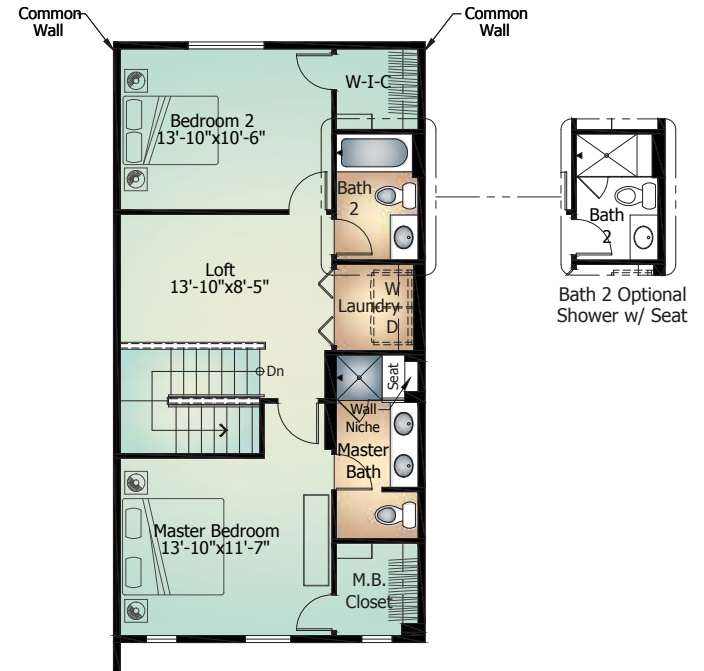

TOWN 1

Main Level 524 Sq. Ft.
Upper Level 731 Sq. Ft.
Total* 1,255 Sq. Ft.

*Actual square footage may vary due to added options and chosen elevation.

ClassicHomes.com

BUILDING/UNIT LOCATIONS

3-Plex Interior Unit (1)

4-Plex Interior Unit (1)

MAIN LEVEL | Entry Right Shown

Interior Unit Condition ('K' Elevation Shown)

UPPER LEVEL

Interior Unit Condition ('K' Elevation Shown)