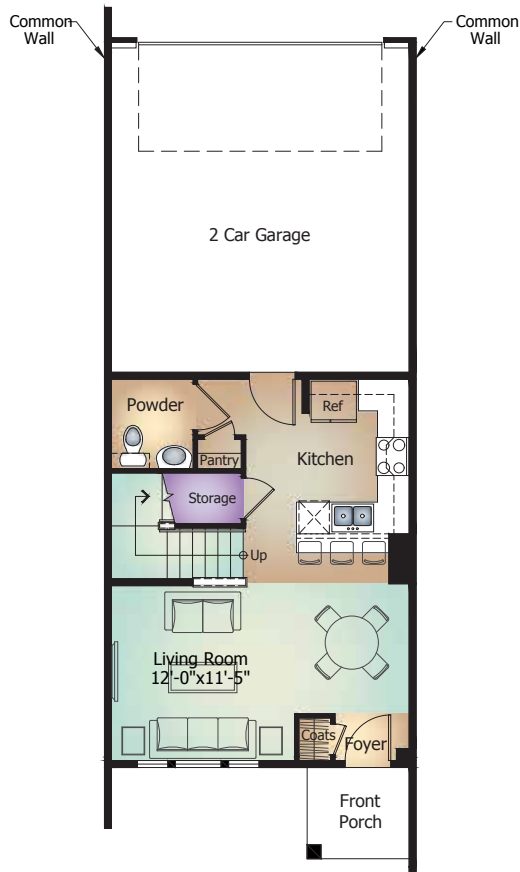

TOWN 1

Main Level 524 Sq. Ft.
Upper Level 731 Sq. Ft.
Total* 1,255 Sq. Ft.

*Actual square footage may vary due to added options and chosen elevation.

ClassicHomes.com

BUILDING/UNIT LOCATIONS

3-Plex Interior Unit (1)

4-Plex Interior Unit (1)

MAIN LEVEL | Entry Right Shown

Interior Unit Condition ('K' Elevation Shown)

UPPER LEVEL

Interior Unit Condition ('K' Elevation Shown)