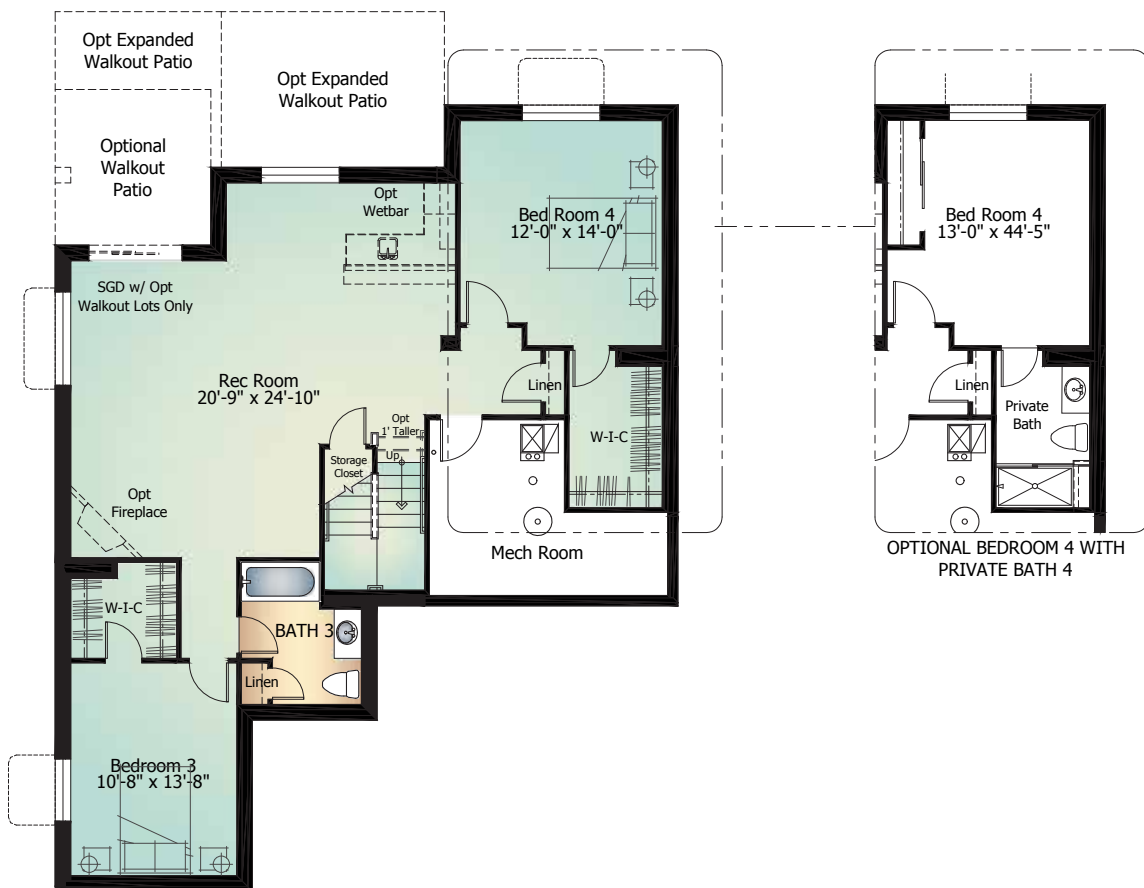

# Frisco

**CLASSIC**  
COLLECTION

Main Level.....1,423 Sq. Ft.  
Basement Level .....1,427 Sq. Ft.  
**Total\*** ..... **2,850 Sq. Ft**

*ClassicHomes.com*

\*Actual square footage may vary due to added options, chosen elevations, or amount of basement finish.

# Main Level

FRISCO Model 894

Standard 'A Elevation shown

# Basement Level

FRISCO Model 894 | with Optional Finish

Standard 'A' Elevation shown

# Optional Elevations

FRISCO Model 894

Elevation B | *Optional*

Elevation C | *Optional*

Artist's conception. All plans, landscaping, features and specifications are subject to change without notification. Measurements are approximate and may vary. Homes are built to blueprint specifications which must be referenced for specific measurements. This is a marketing document and not part of your home purchase contract.