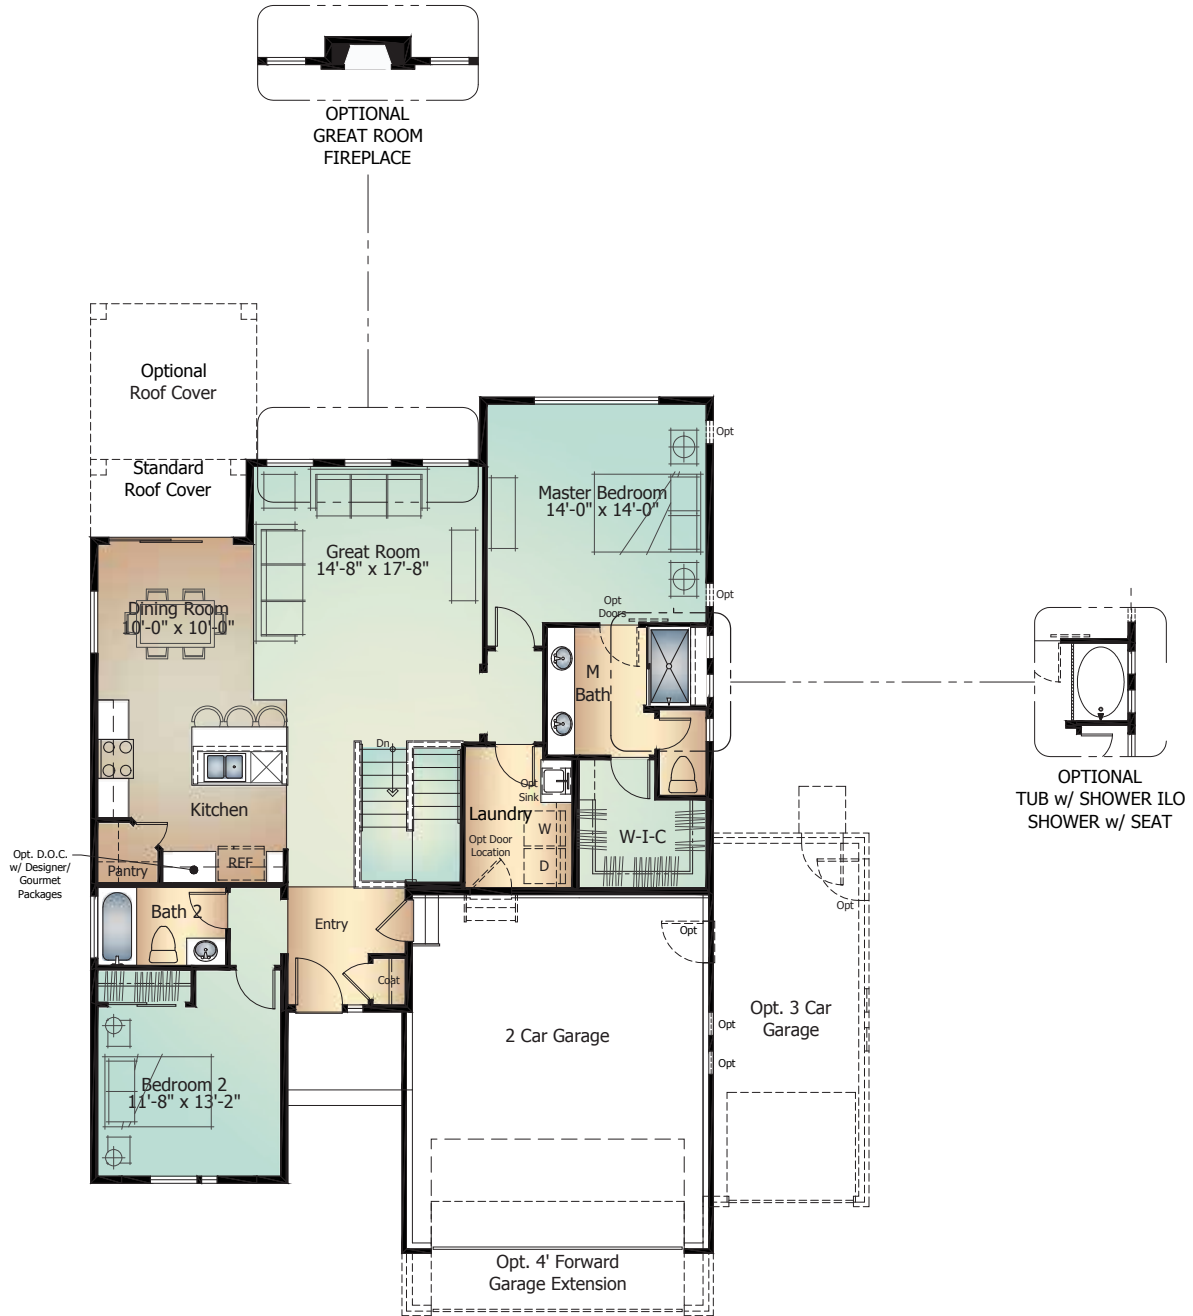

# Frisco

**CLASSIC**  
COLLECTION

Main Level.....1,423 Sq. Ft.  
Basement Level .....1,427 Sq. Ft.  
**Total\*** ..... **2,850 Sq. Ft**

*ClassicHomes.com*

\*Actual square footage may vary due to added options, chosen elevations, or amount of basement finish.

# Main Level

FRISCO Model 894

Standard 'A Elevation shown

# Basement Level

FRISCO Model 894 | with Optional Finish

Standard 'A' Elevation shown