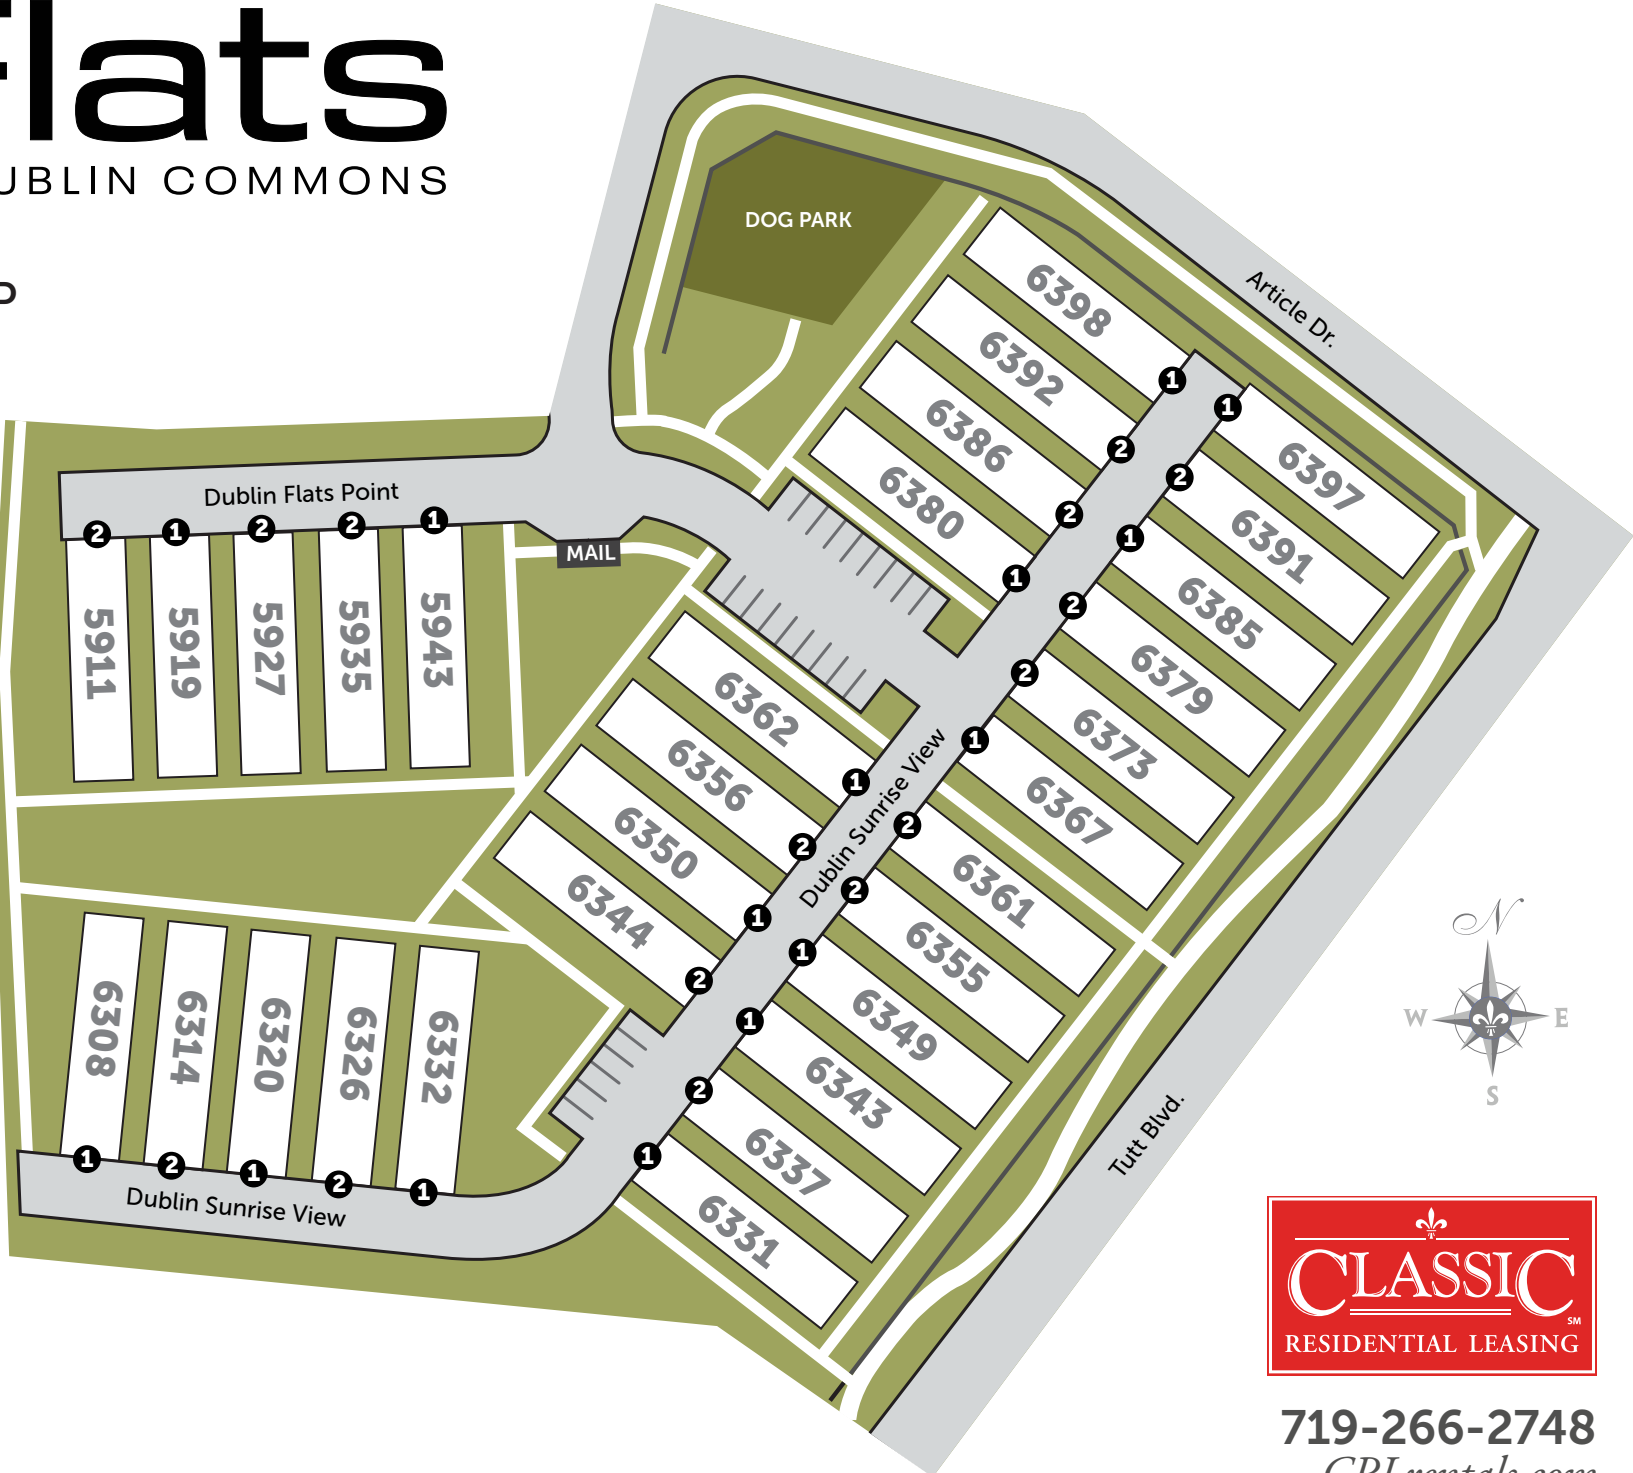

# The Flats

AT DUBLIN COMMONS

## LOCATION MAP

BUILDING 1 2

719-266-2748  
CRLrentals.com