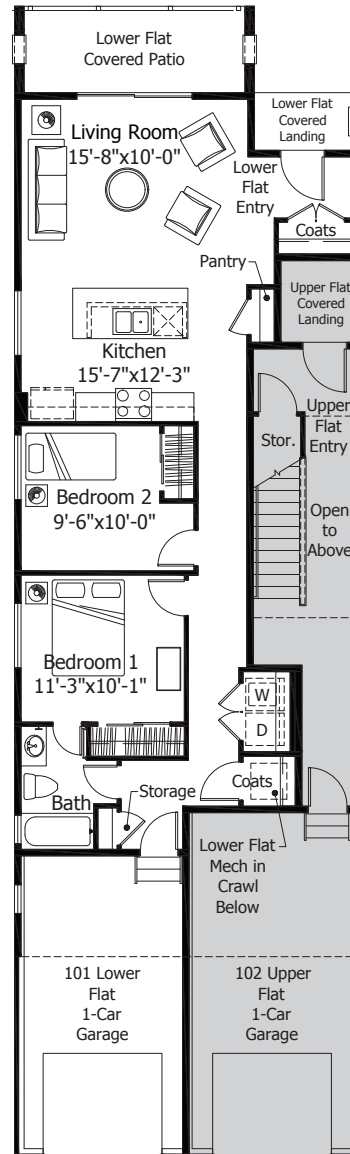

1 UNIT 101 Lower Flat
968 SQ. FT. | 2 BEDROOMS

1 UNIT 201 Upper Flat
1,531 SQ. FT. | 3 BEDROOMS