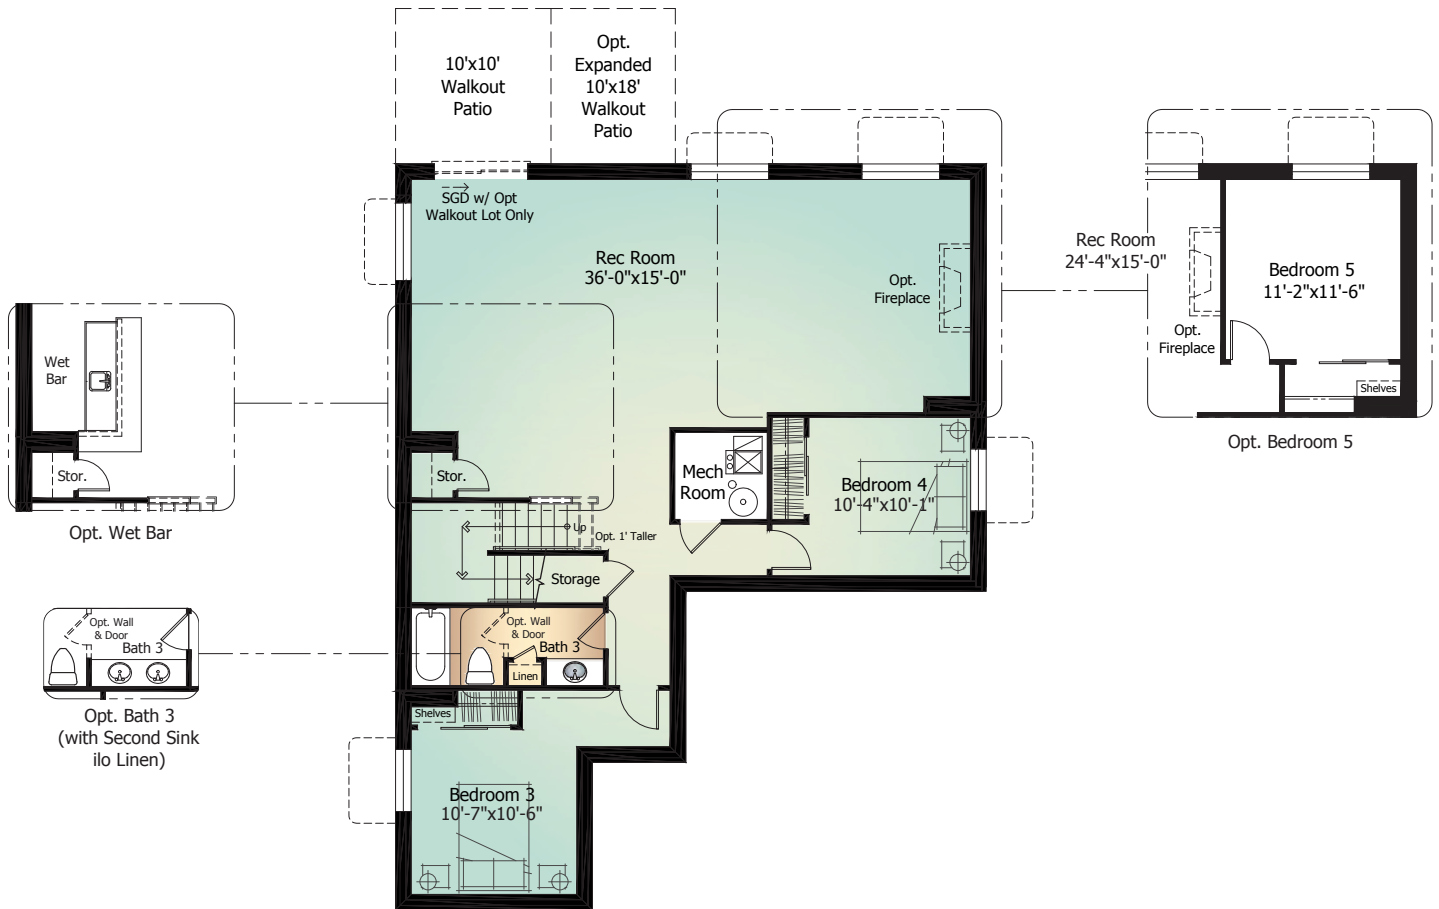

# Fairplay

**CLASSIC**  
COLLECTION

Main Level..... 1,368 Sq. Ft.  
Basement Level ..... 1,371 Sq. Ft.  
**Total\*** ..... 2,739 Sq. Ft.

*ClassicHomes.com*

\*Actual square footage may vary due to added options, chosen elevations, or amount of basement finish.

# Main Level

FAIRPLAY Model 893

Standard 'A' Elevation shown

# Basement Level

FAIRPLAY Model 893 | with Optional Finish

Standard 'A' Elevation shown

# Optional Elevations

FAIRPLAY Model 893

Elevation B | *Optional*

Elevation C | *Optional*

Artist's conception. All plans, landscaping, features and specifications are subject to change without notification. Measurements are approximate and may vary. Homes are built to blueprint specifications which must be referenced for specific measurements. This is a marketing document and not part of your home purchase contract.