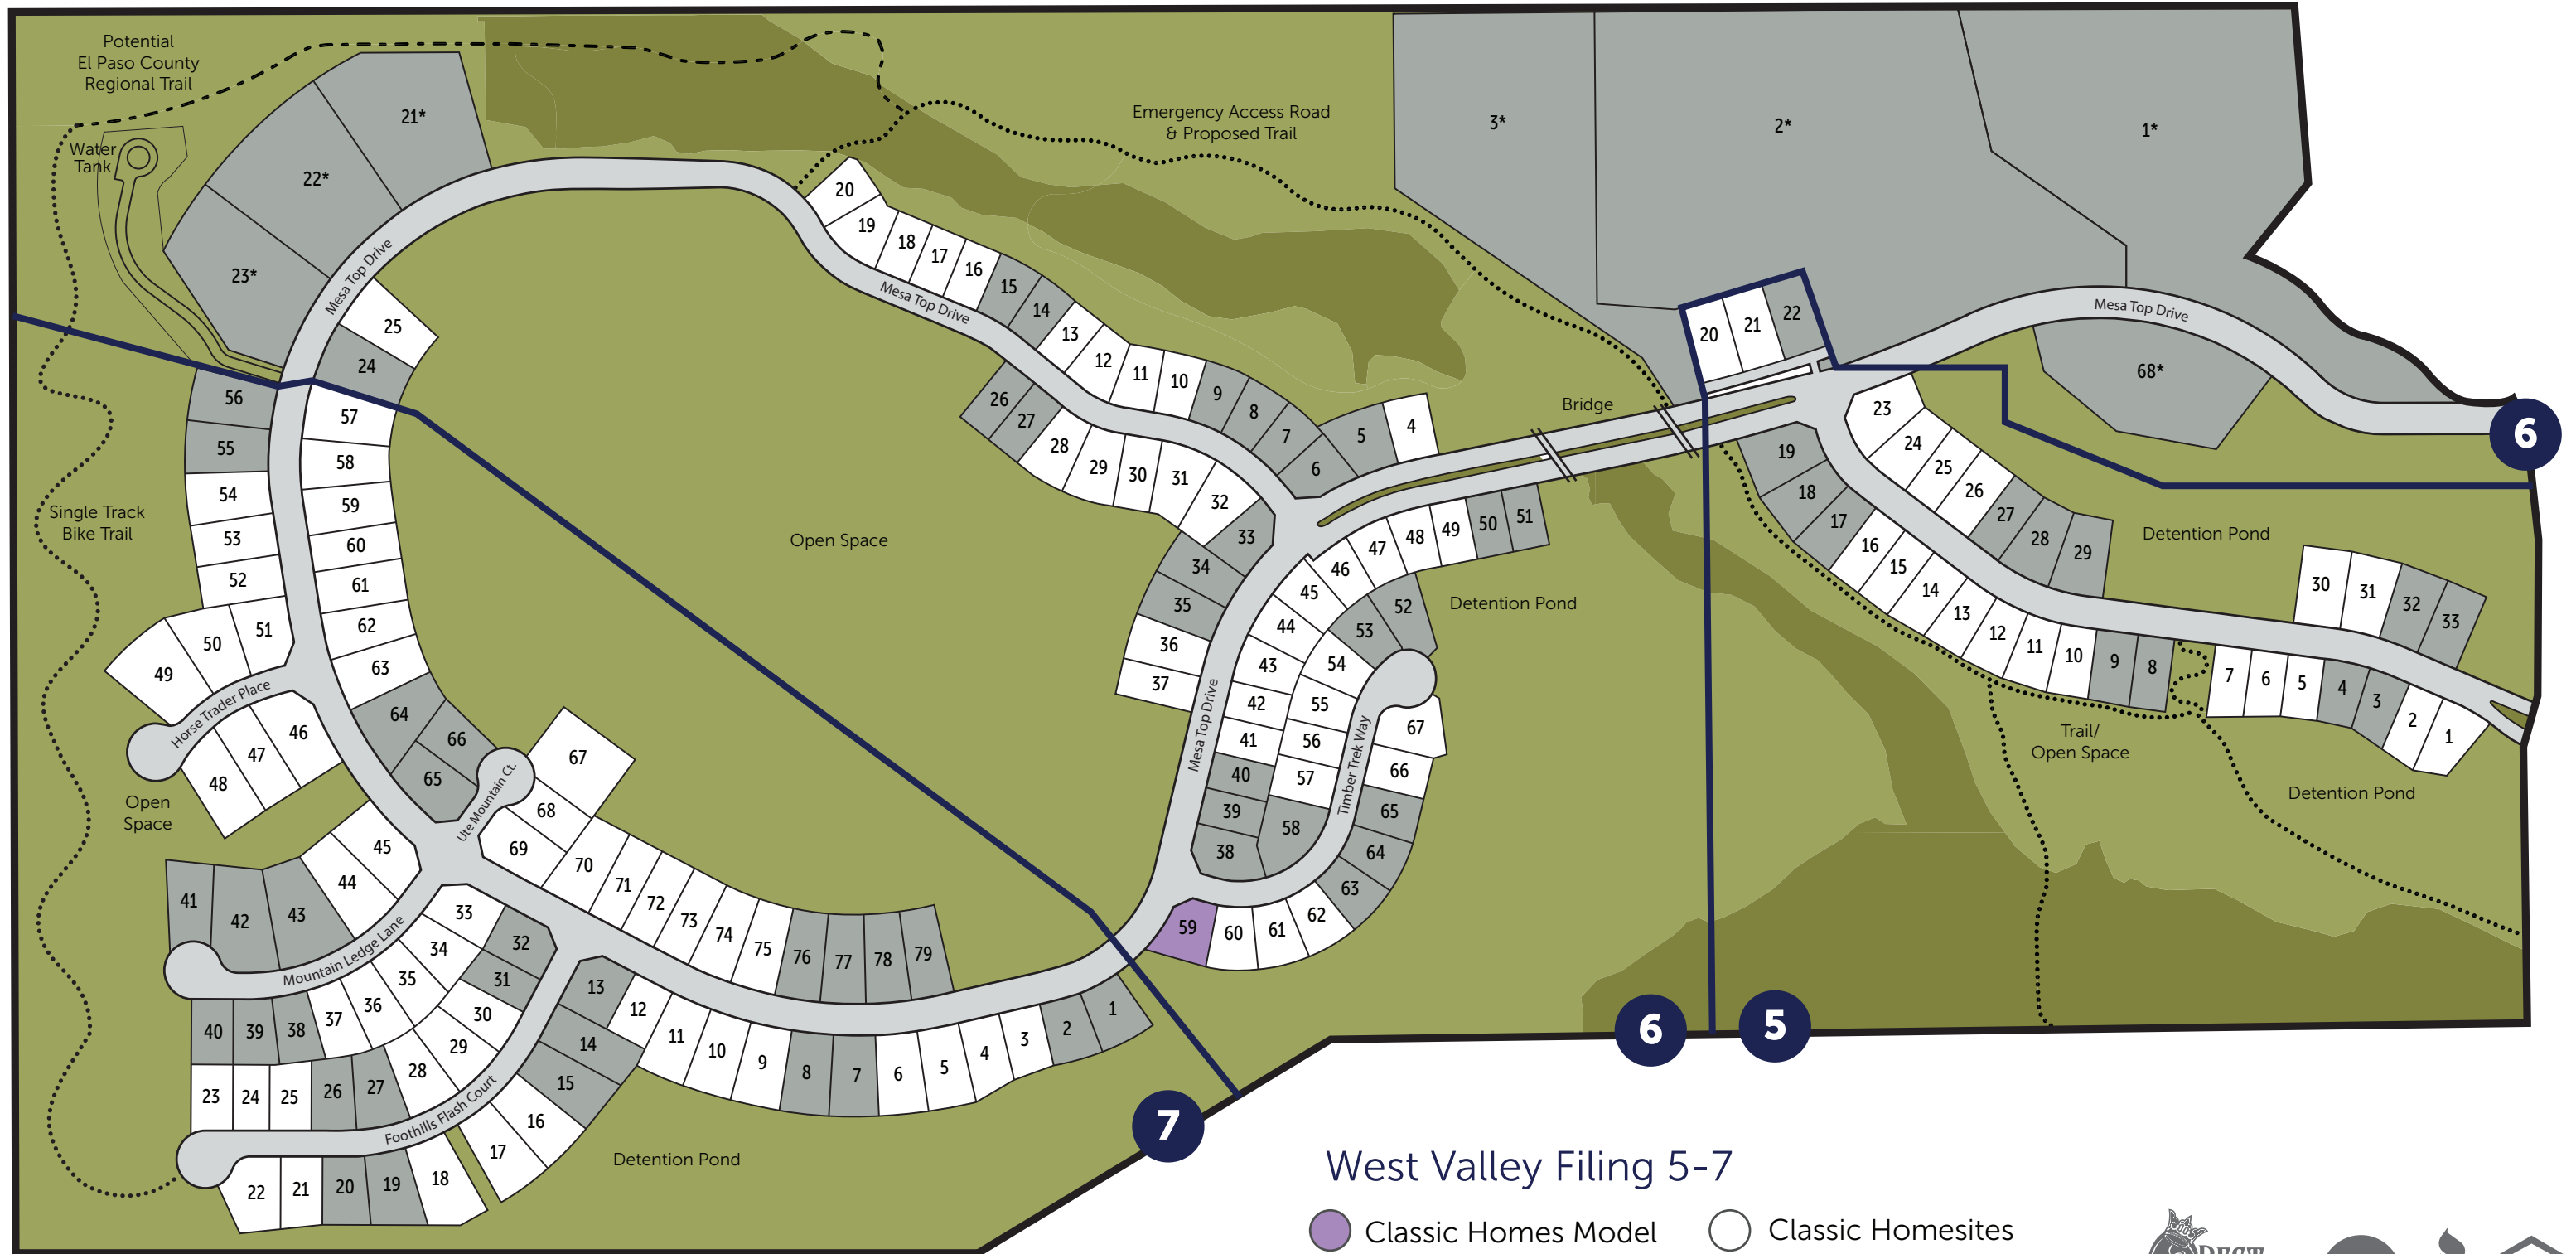

ClassicHomes.com

FOREST LAKES

West Valley Filing 5-7

- Classic Homes Model
- Unavailable
- Classic Homesites
- * Estate Lots

Lot availability and development plan subject to change.