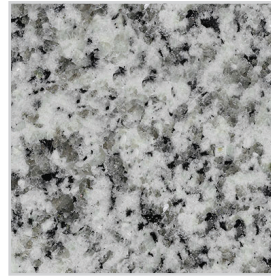

# LUXE

Colors will vary based on printing and monitor. Packages subject to change. 07/02/22

**CABINET STYLE**  
Shaker II  
Maple - White

**CABINET HARDWARE**  
Bar Pull  
Chrome

**KITCHEN COUNTERTOP**  
Granite  
Crema Carmel

**MASTER COUNTERTOP**  
Quartz  
Frost White - Flat Edge

**SECONDARY BATH COUNTERTOP**  
Quartz  
Frost White - Flat Edge

**WALL & CEILING COLOR**  
Agreeable Gray - SW7029

**WHOLE HOUSE CARPET**  
Shaw Acclaimed  
Industrial

**LAMINATE FLOOR**  
Mannington  
Anthology  
Quill

**MASTER BATH FLOOR**  
Daltile Union  
Black Nickel - 12x24

**SECONDARY BATH FLOOR**  
Daltile Bee Hive Medley  
Grey - 8x10

**LAUNDRY FLOOR**  
Daltile Modern Hearth  
White Ash - 12x12

**KITCHEN SPLASH**  
Daltile Colorwheel  
Arctic White  
Matte Bevel - 3x6

**MASTER BATH SHOWER**  
Daltile Annapolis  
Sail  
Matte Flat - 6x18

**BATH FAUCET PACKAGE**  
Moen Genta  
Chrome

**KITCHEN FAUCET**  
Moen Sleek  
Chrome