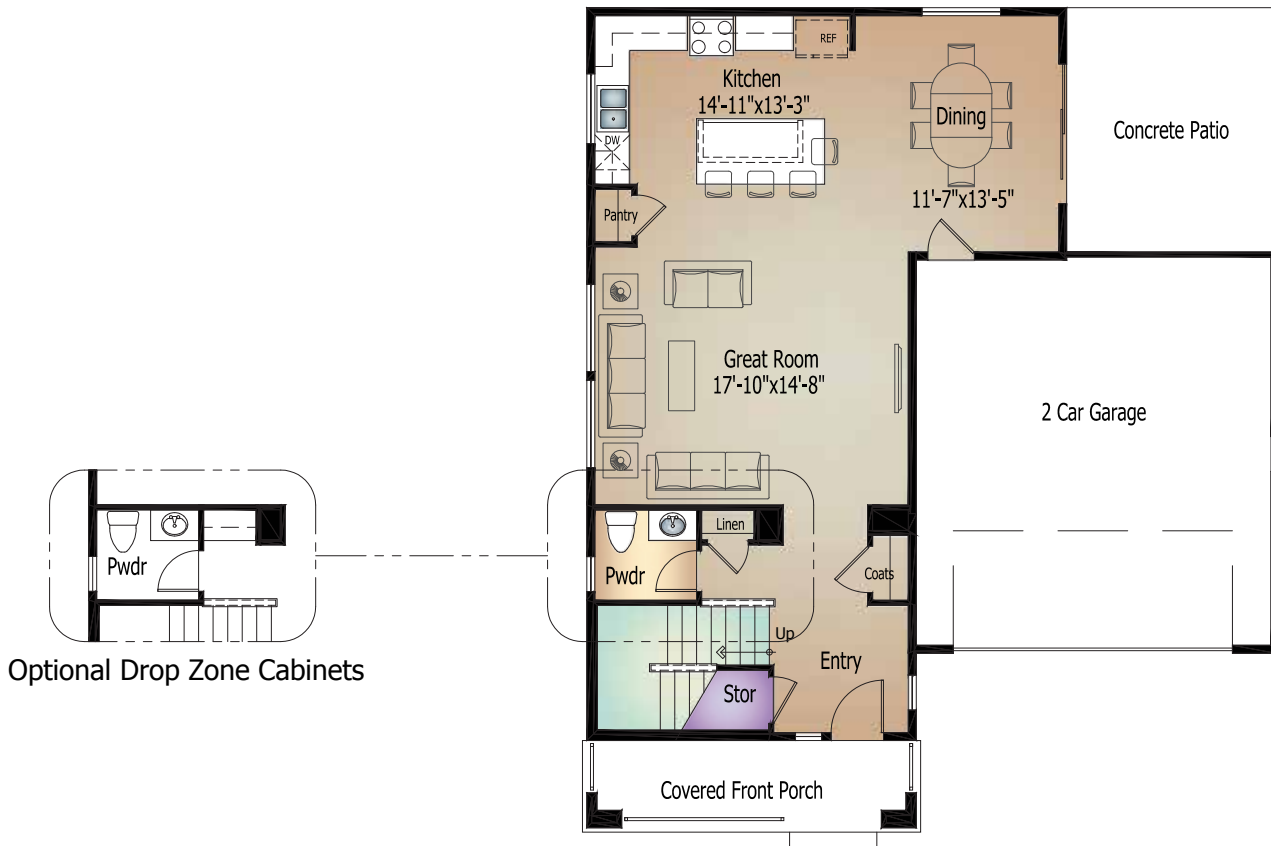

352

Blossom

Main Level.....917 Sq. Ft.
 Upper Level1,111 Sq. Ft.
TOTAL * 2,028 Sq. Ft.

ClassicHomes.com

**Actual square footage may vary due to added options, chosen elevations, or amount of basement finish.*

Elevation A | *Standard* | Shown with Color Scheme 9

NOTES

Main Level

BLOSSOM Model 352

Standard 'A' Elevation shown

Upper Level

BLOSSOM Model 352

Standard 'A' Elevation shown

Optional Elevations

BLOSSOM Model 352

Elevation B | *Optional*
Shown with Color Scheme 1A

Elevation C | *Optional*
Shown with Color Scheme 10

Artist's conception. All plans, landscaping, features and specifications are subject to change without notification. Measurements are approximate and may vary. Homes are built to blueprint specifications which must be referenced for specific measurements. This is a marketing document and not part of your home purchase contract.