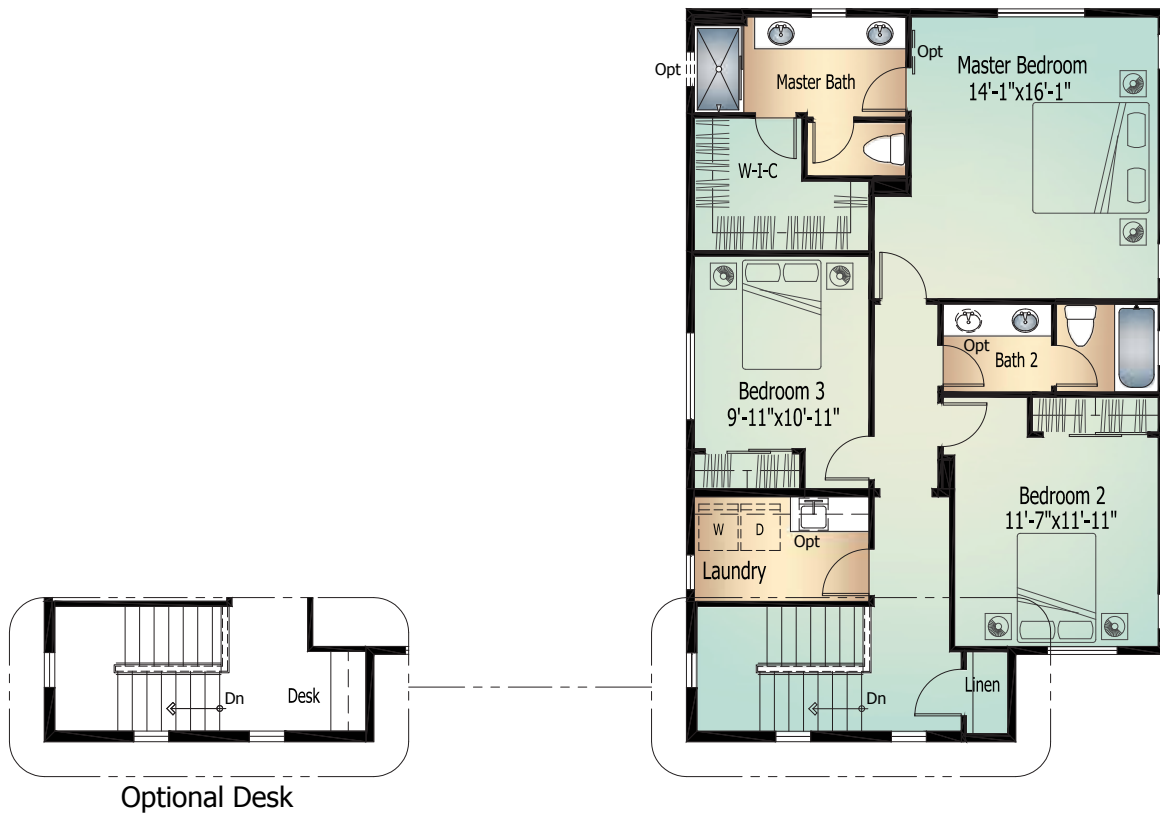

352

Blossom

Main Level.....917 Sq. Ft.
 Upper Level1,111 Sq. Ft.
TOTAL * 2,028 Sq. Ft.

ClassicHomes.com

**Actual square footage may vary due to added options, chosen elevations, or amount of basement finish.*

Elevation A | *Standard* | Shown with Color Scheme 9

NOTES

Main Level

BLOSSOM Model 352

Standard 'A' Elevation shown

Upper Level

BLOSSOM Model 352

Standard 'A' Elevation shown

Optional Elevations

BLOSSOM Model 352

Elevation B | *Optional*
Shown with Color Scheme 1A

Elevation C | *Optional*
Shown with Color Scheme 10

Artist's conception. All plans, landscaping, features and specifications are subject to change without notification. Measurements are approximate and may vary. Homes are built to blueprint specifications which must be referenced for specific measurements. This is a marketing document and not part of your home purchase contract.