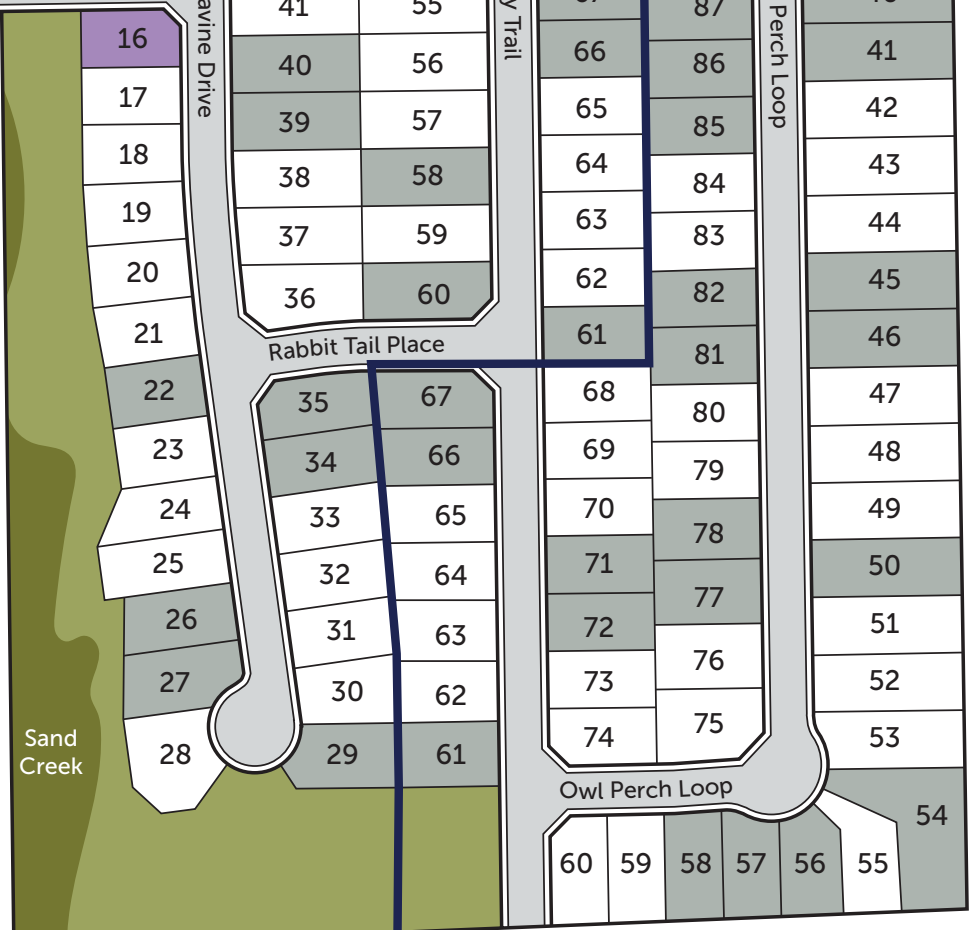

TimberRidge

A CLASSIC COMMUNITY

Filing 1-3

- Models
- Unavailable
- Future

- Classic Homesites
- Acreage Homesites

Model Homes Location:
 9974 Antelope Ravine
 Colorado Springs, CO 80908
 (719) 888-3682

ClassicHomes.com

Lot availability and development plan subject to change.

1 2