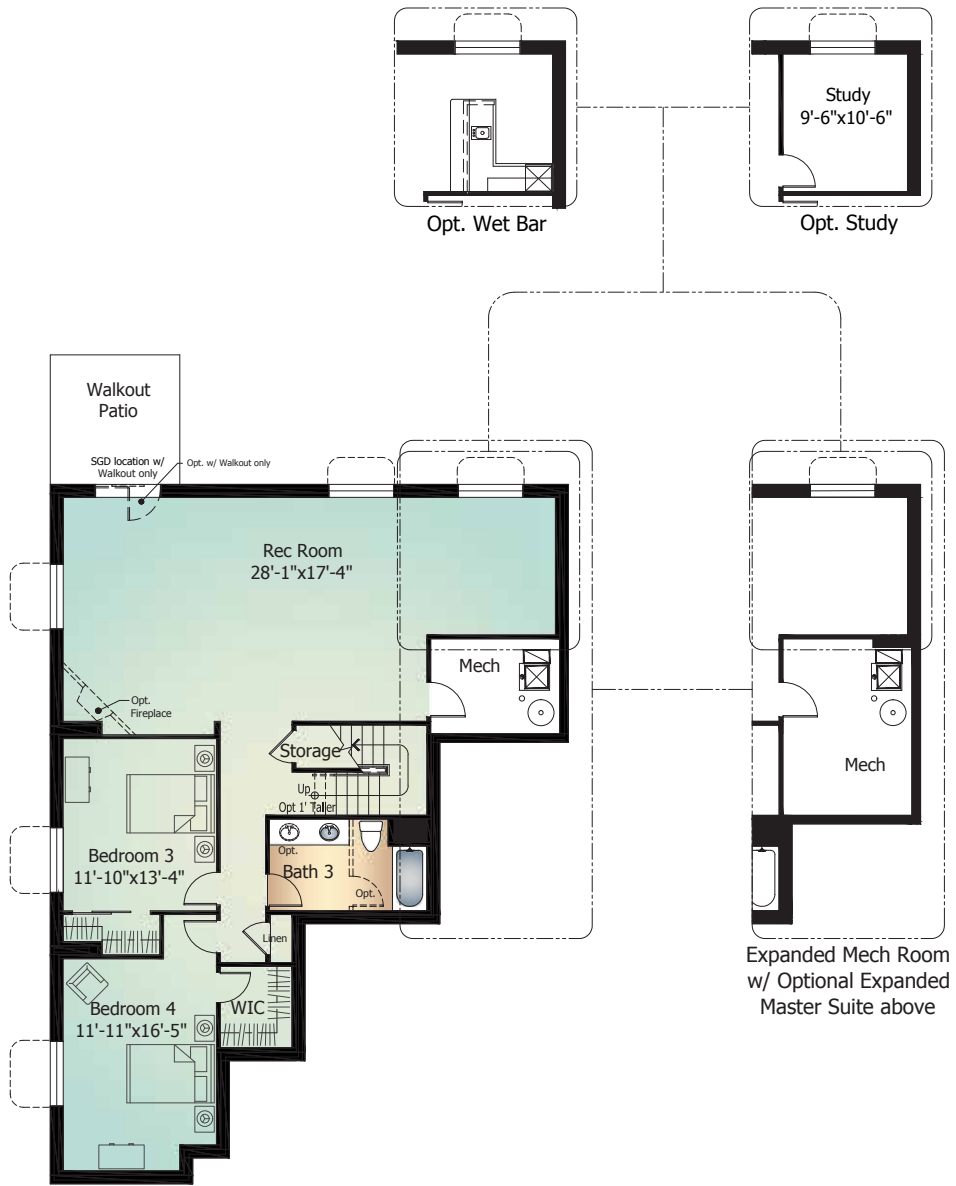

891

Celebration

CLASSIC
COLLECTION

Main Level..... 1,542 Sq. Ft.
Basement Level 1,552 Sq. Ft.
TOTAL* **3,094 Sq. Ft.**

ClassicHomes.com

*Actual square footage may vary due to added options, chosen elevations, or amount of basement finish.

Elevation A | *Standard*

NOTES

Basement Level

CELEBRATION Model 891 | with Optional Finish

Finished Basement

Optional Elevations

CELEBRATION Model 891

Elevation B | *Optional*