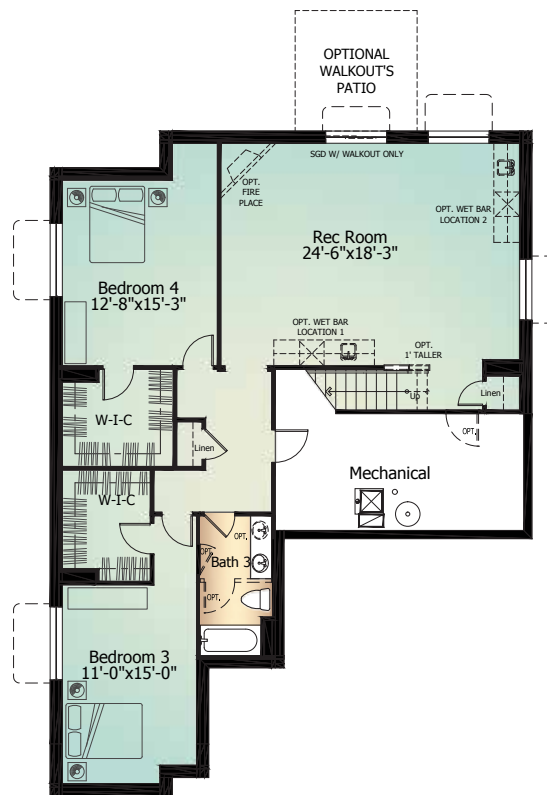

892

Jubilee

CLASSIC
COLLECTION

Main Level..... 1,606 Sq. Ft.
Basement Level 1,612 Sq. Ft.
TOTAL * 3,218 Sq. Ft.

ClassicHomes.com

*Actual square footage may vary due to added options, chosen elevations, or amount of basement finish.

Elevation C | *Standard*

NOTES

Main Level

JUBILEE Model 892

Standard 'C' Elevation shown

Basement Level

JUBILEE Model 892 | with Optional Finish

Standard 'C' Elevation shown

Optional Elevations

JUBILEE Model 892

Elevation A | *Optional*

Elevation B | *Optional*

Artist's conception. All plans, landscaping, features and specifications are subject to change without notification. Measurements are approximate and may vary. Homes are built to blueprint specifications which must be referenced for specific measurements. This is a marketing document and not part of your home purchase contract.