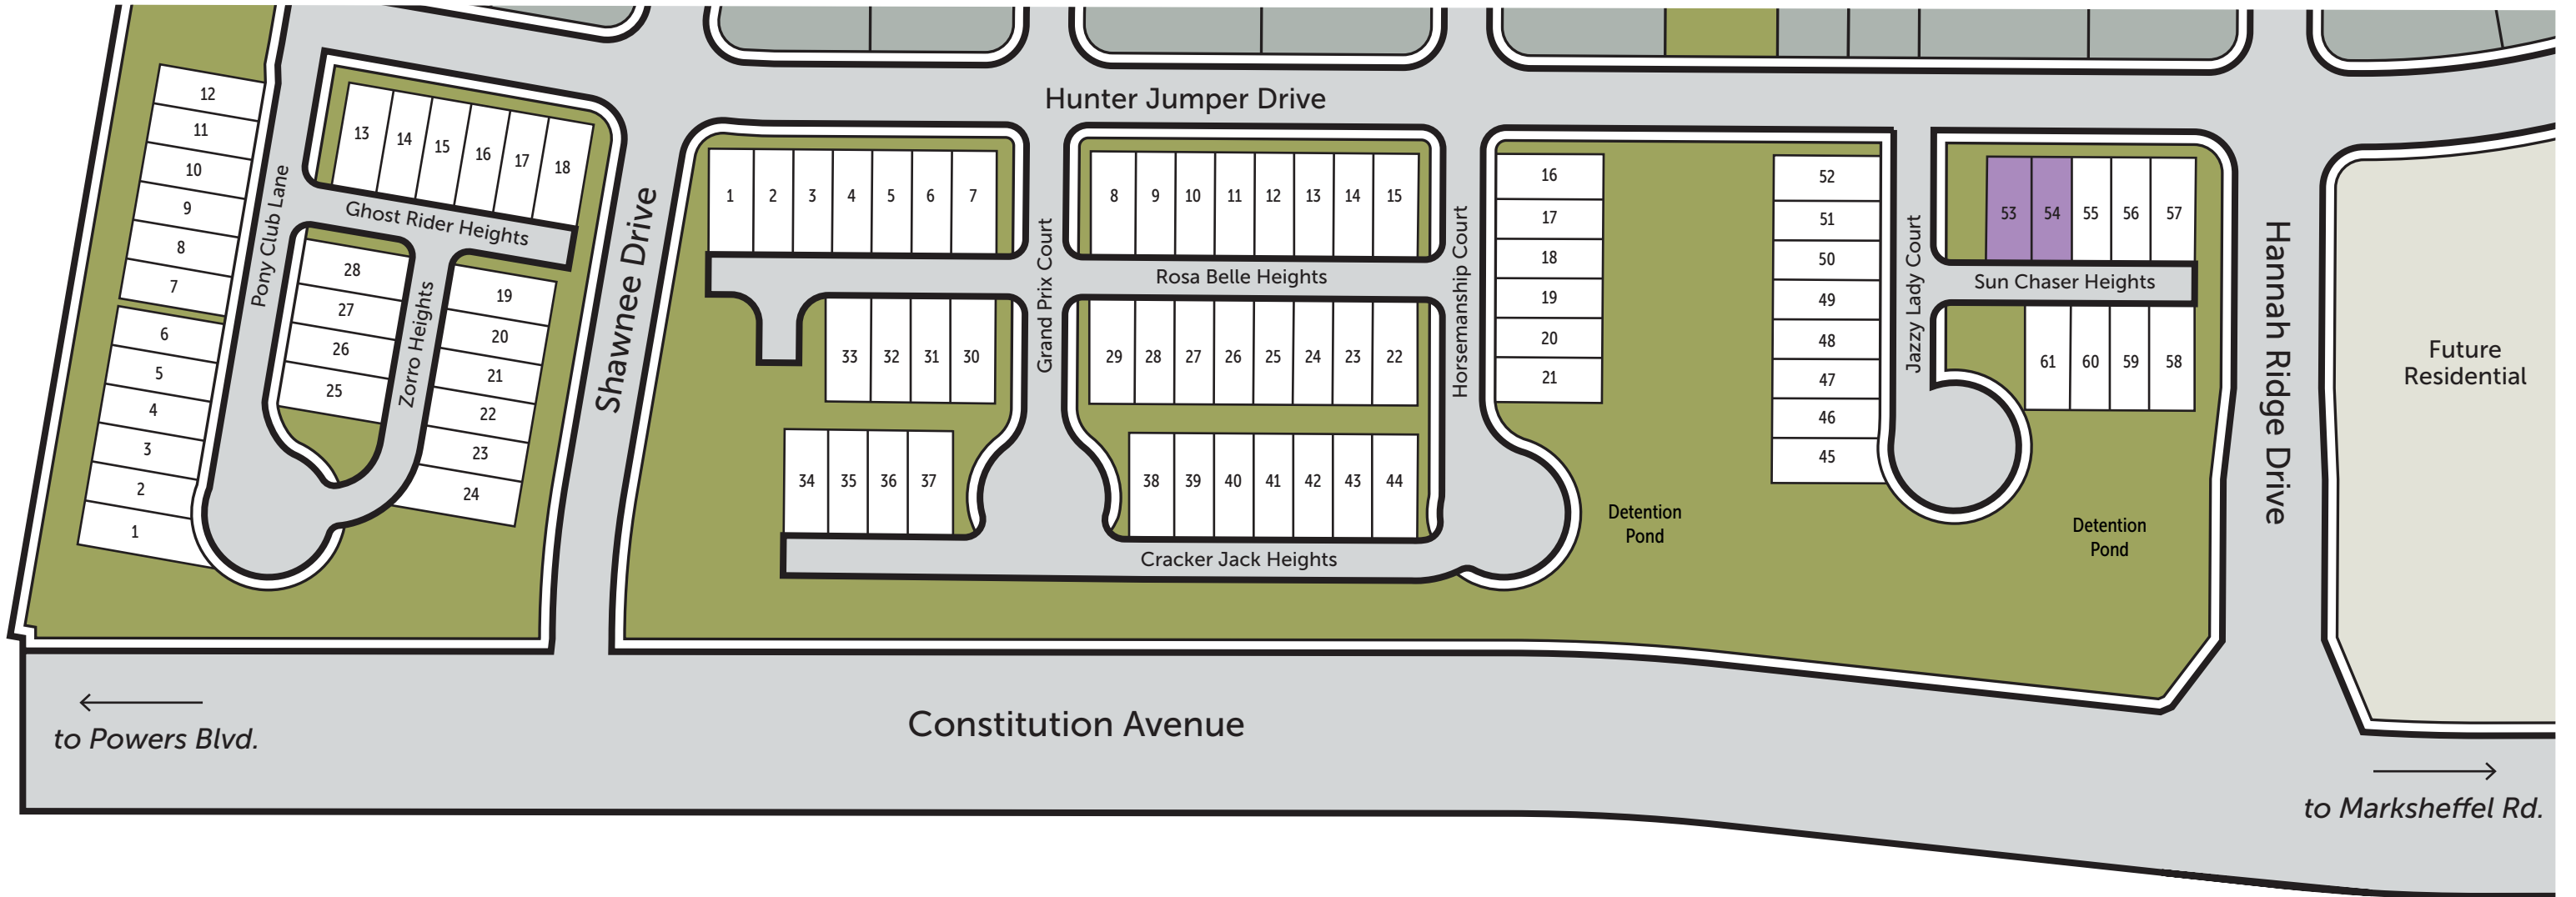

ClassicHomes.com

MIDTOWN COLLECTION HANNAH RIDGE BY CLASSIC HOMES

Model Homes 7443 Hunter Jumper Drive Colorado Springs, CO 80922 (719) 452-8981

FILING 1-2

- Homesites Classic Homes Model

Lot availability and development plan subject to change.