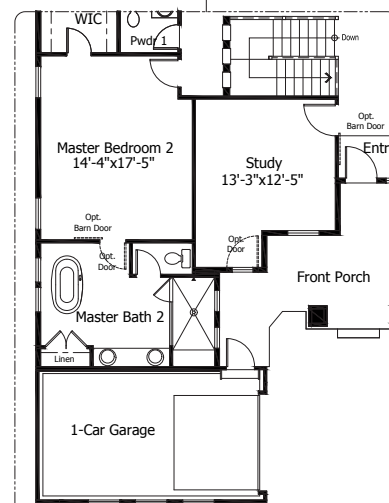

# Infinity

**CLASSIC**  
COLLECTION

Main Level..... 2,621 Sq. Ft.  
Basement Level ..... 2,621 Sq. Ft.  
**Total\*** ..... **5,242 Sq. Ft.**

*ClassicHomes.com*

\*Actual square footage may vary due to added options, chosen elevations, or amount of basement finish.

# Main Level

INFINITY Model 414

Optional 'A' Elevation shown

Expanded Main Level -  
Multigenerational Suite Option

Expanded Main Level -  
Master Bedroom #2 Option