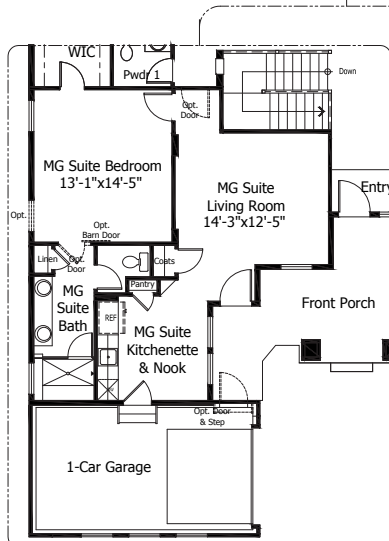

# Infinity

**CLASSIC**  
COLLECTION

Main Level..... 2,621 Sq. Ft.  
Basement Level ..... 2,621 Sq. Ft.  
**Total\*** ..... **5,242 Sq. Ft.**

*ClassicHomes.com*

\*Actual square footage may vary due to added options, chosen elevations, or amount of basement finish.

# Main Level

INFINITY Model 414

Optional 'A' Elevation shown

Expanded Main Level -  
Multigenerational Suite Option

Expanded Main Level -  
Master Bedroom #2 Option