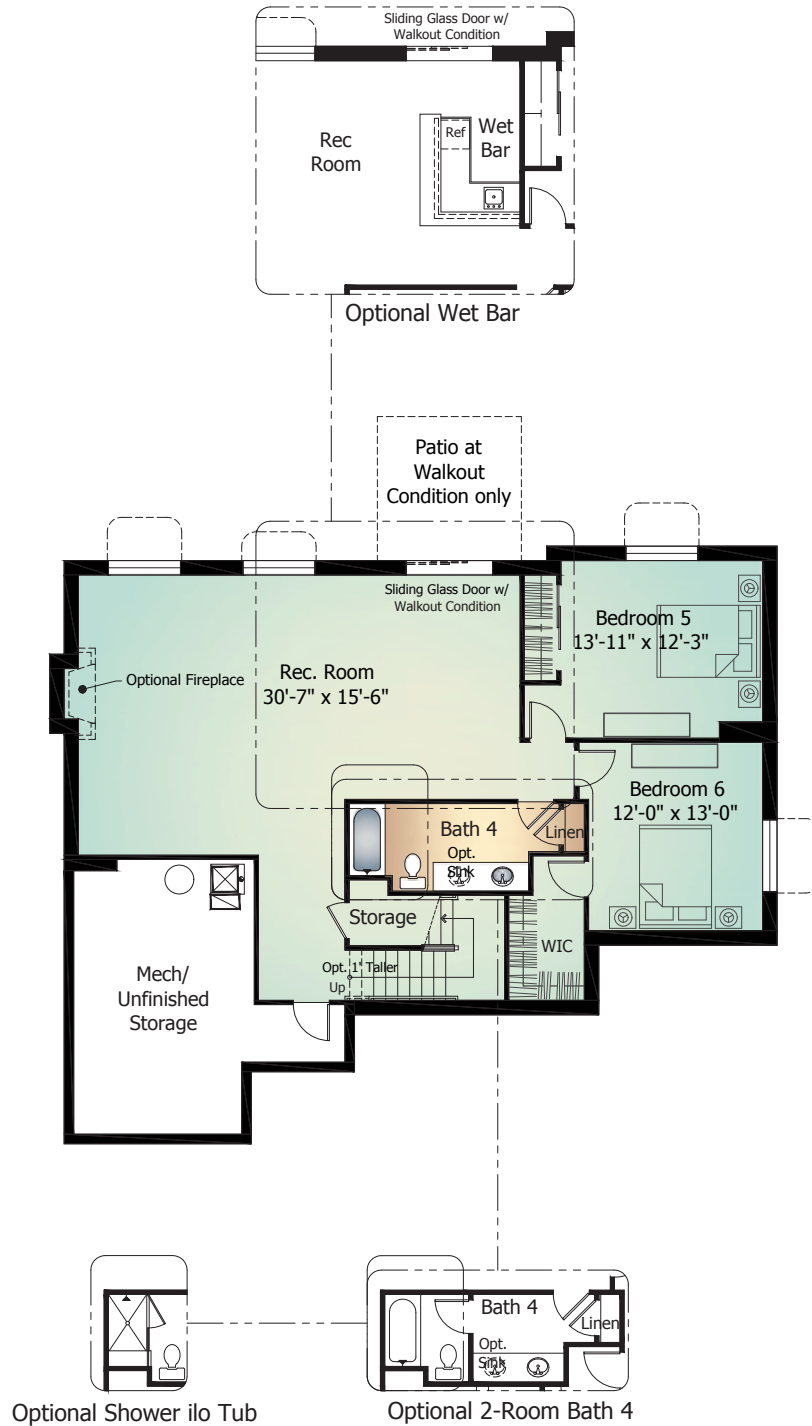

646

Heritage

CLASSIC
COLLECTION

Main Level 1,654 Sq. Ft.
Upper Level 1,900 Sq. Ft.
Basement Level 1,667 Sq. Ft.
TOTAL* **5,221 Sq. Ft.**

ClassicHomes.com

*Actual square footage may vary due to added options, chosen elevations, or amount of basement finish.

Elevation A | *Standard*

Elevation B | *Optional*

NOTES

Main Level

HERITAGE Model 646

Standard 'A' Elevation shown

Upper Level

HERITAGE Model 646

Standard 'A' Elevation shown

Basement Level

HERITAGE Model 646 | with Optional Finish

Standard 'A' Elevation shown

Artist's conception. All plans, landscaping, features and specifications are subject to change without notification. Measurements are approximate and may vary. Homes are built to blueprint specifications which must be referenced for specific measurements. This is a marketing document and not part of your home purchase contract.