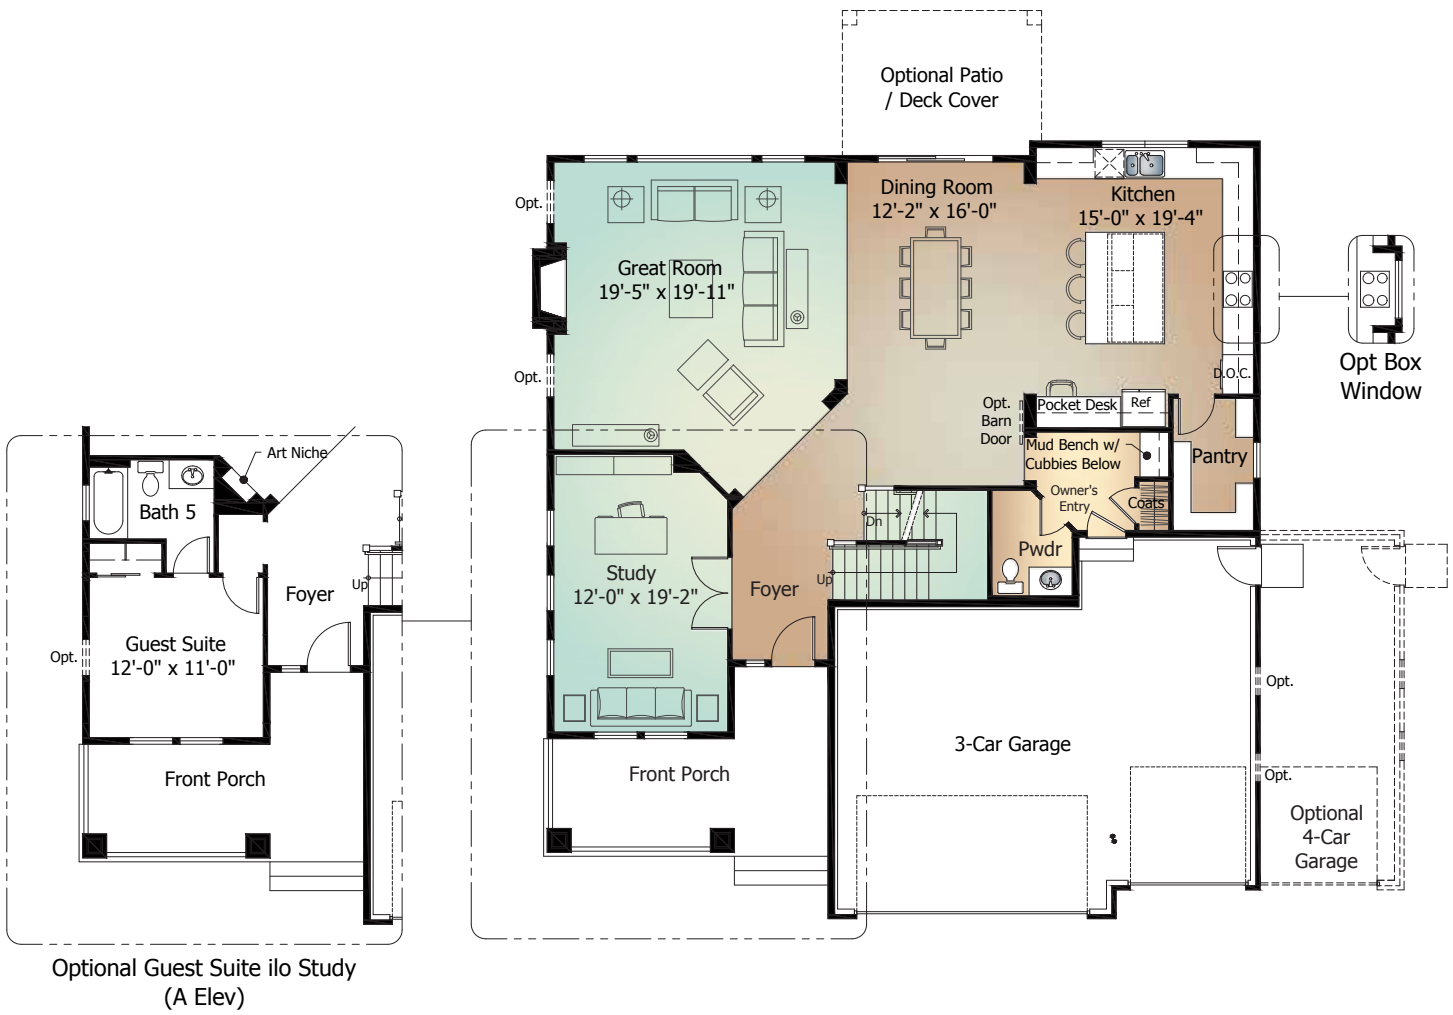

646

Heritage

CLASSIC
COLLECTION

Main Level 1,654 Sq. Ft.
Upper Level 1,900 Sq. Ft.
Basement Level 1,667 Sq. Ft.
TOTAL* **5,221 Sq. Ft.**

ClassicHomes.com

*Actual square footage may vary due to added options, chosen elevations, or amount of basement finish.

Elevation A | *Standard*

Elevation B | *Optional*

NOTES

Main Level

HERITAGE Model 646

Standard 'A' Elevation shown

Upper Level

HERITAGE Model 646

Standard 'A' Elevation shown

Basement Level

HERITAGE Model 646 | with Optional Finish

Standard 'A' Elevation shown

Artist's conception. All plans, landscaping, features and specifications are subject to change without notification. Measurements are approximate and may vary. Homes are built to blueprint specifications which must be referenced for specific measurements. This is a marketing document and not part of your home purchase contract.