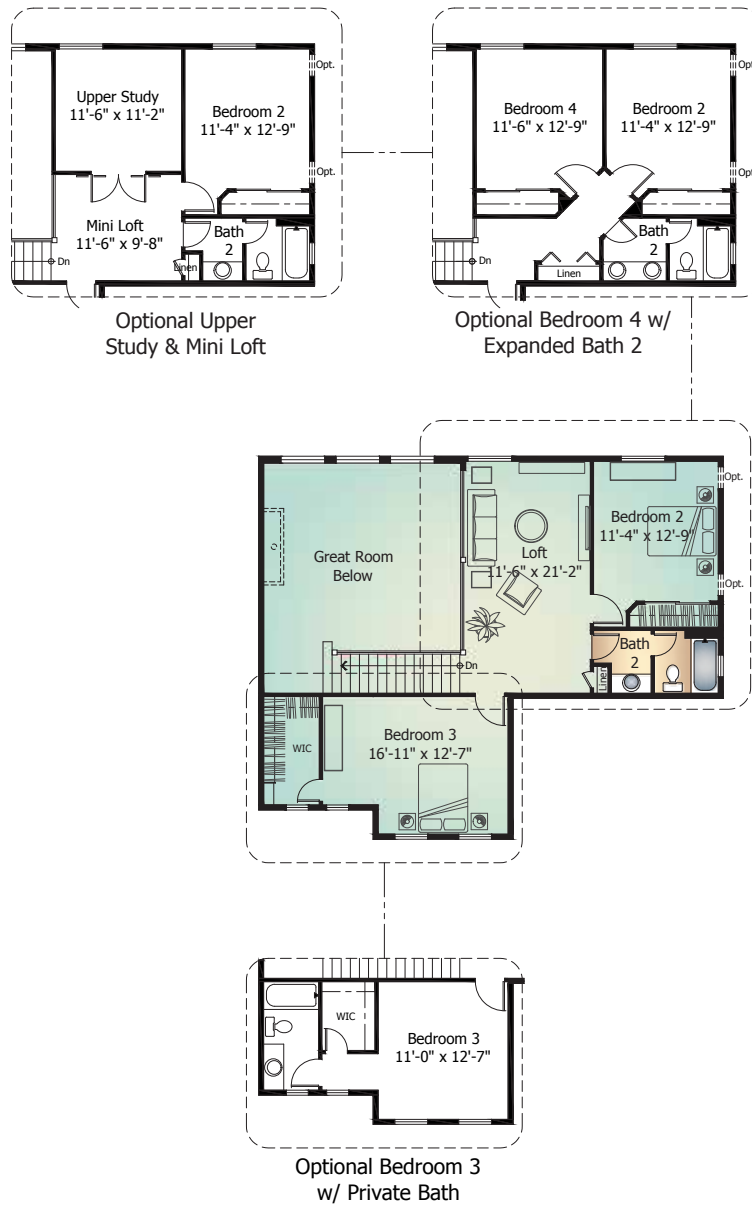

601

Dynasty

CLASSIC
COLLECTION

Main Level: 2,169 Sq. Ft.
Upper Level: 811 Sq. Ft.
Basement Level: 2,146 Sq. Ft.
Total* **5,126 Sq. Ft.**

ClassicHomes.com

*Actual square footage may vary due to added options, chosen elevations, or amount of basement finish.

Elevation B | *Standard*

Elevation C | *Optional*

Elevation D | *Optional*

Main Level

DYNASTY Model 601

Standard 'B' Elevation shown

Upper Level

DYNASTY Model 601

Standard 'B' Elevation shown

Basement Level

DYNASTY Model 601 | with Optional Finish

Standard 'B' Elevation shown

Artist's conception. All plans, landscaping, features and specifications are subject to change without notification. Measurements are approximate and may vary. Homes are built to blueprint specifications which must be referenced for specific measurements. This is a marketing document and not part of your home purchase contract.