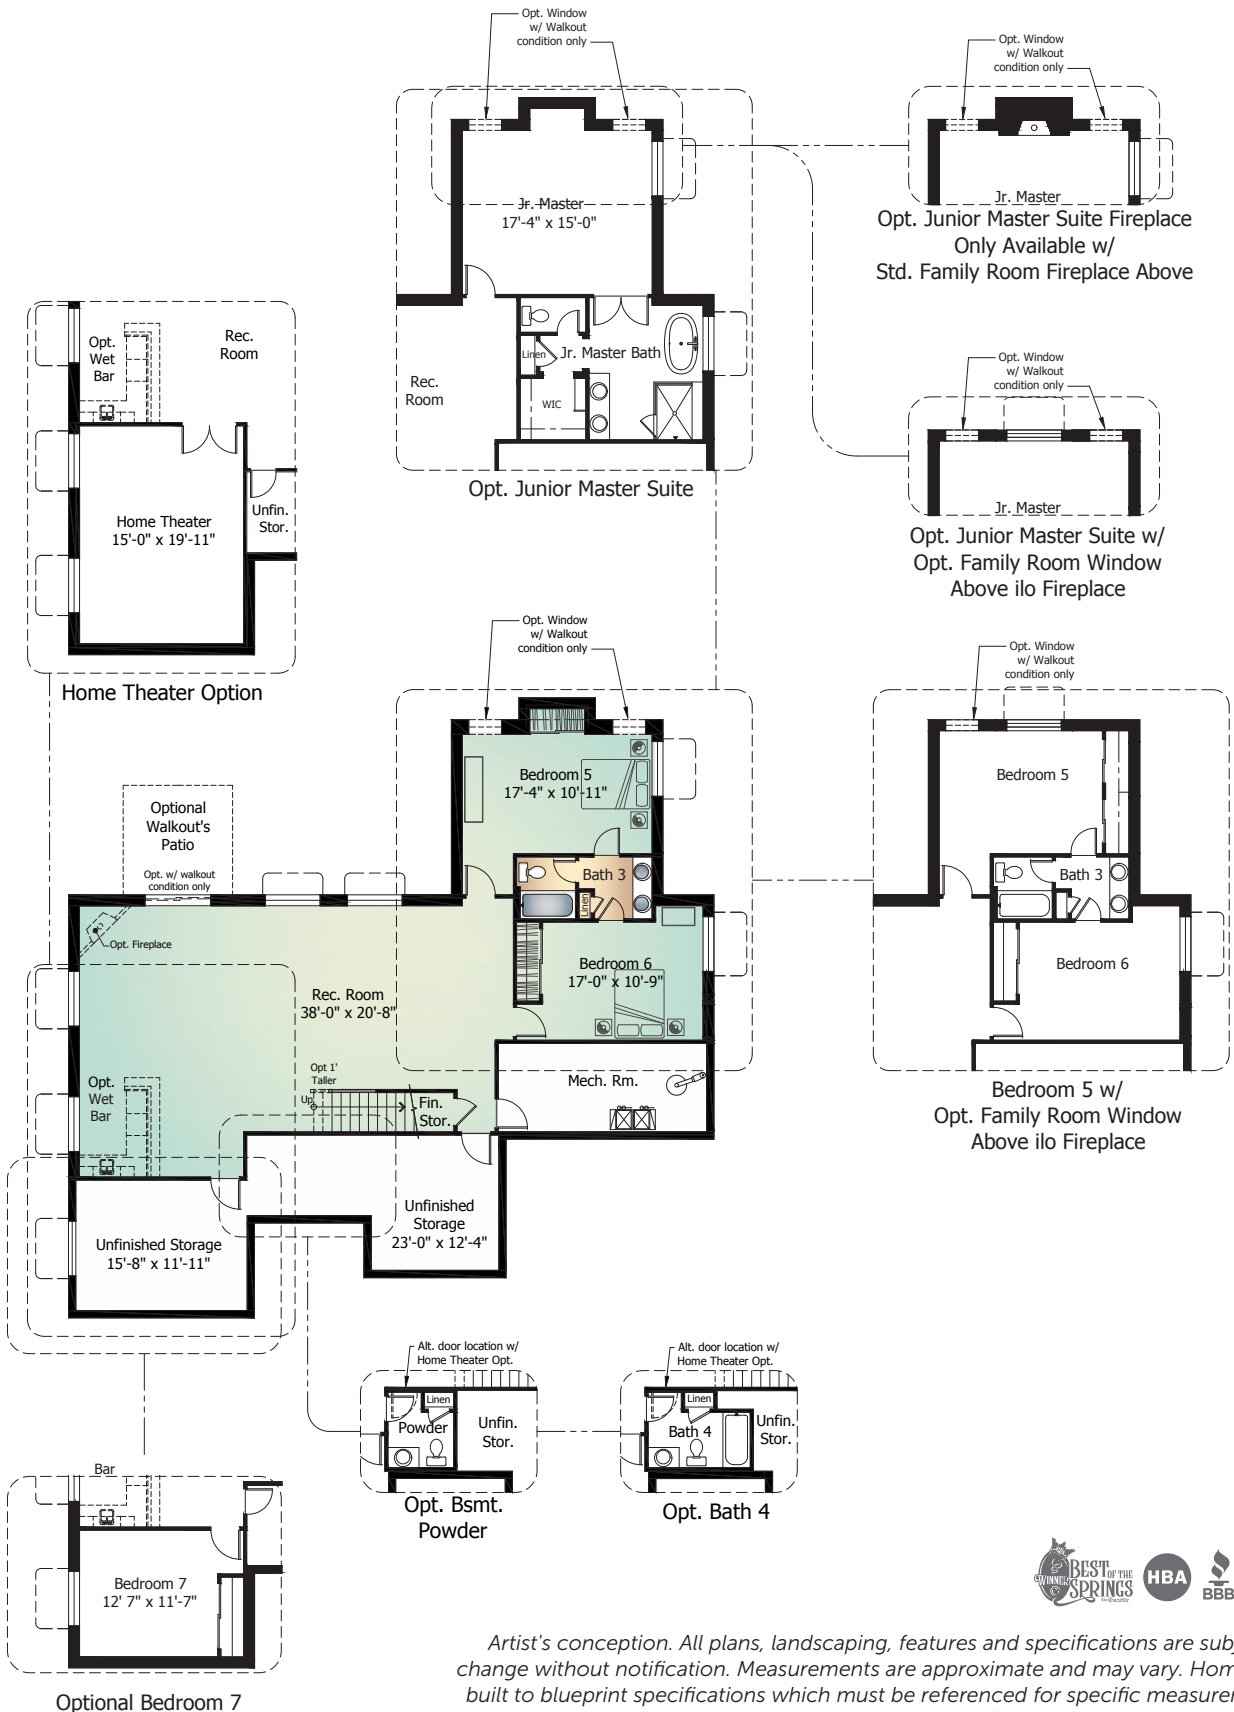

601

Dynasty

CLASSIC
COLLECTION

Main Level: 2,169 Sq. Ft.
Upper Level: 811 Sq. Ft.
Basement Level: 2,146 Sq. Ft.
Total* **5,126 Sq. Ft.**

ClassicHomes.com

*Actual square footage may vary due to added options, chosen elevations, or amount of basement finish.

Elevation B | *Standard*

Elevation C | *Optional*

Elevation D | *Optional*

Main Level

DYNASTY Model 601

Standard 'B' Elevation shown

Upper Level

DYNASTY Model 601

Standard 'B' Elevation shown

Basement Level

DYNASTY Model 601 | with Optional Finish

Standard 'B' Elevation shown

Artist's conception. All plans, landscaping, features and specifications are subject to change without notification. Measurements are approximate and may vary. Homes are built to blueprint specifications which must be referenced for specific measurements. This is a marketing document and not part of your home purchase contract.