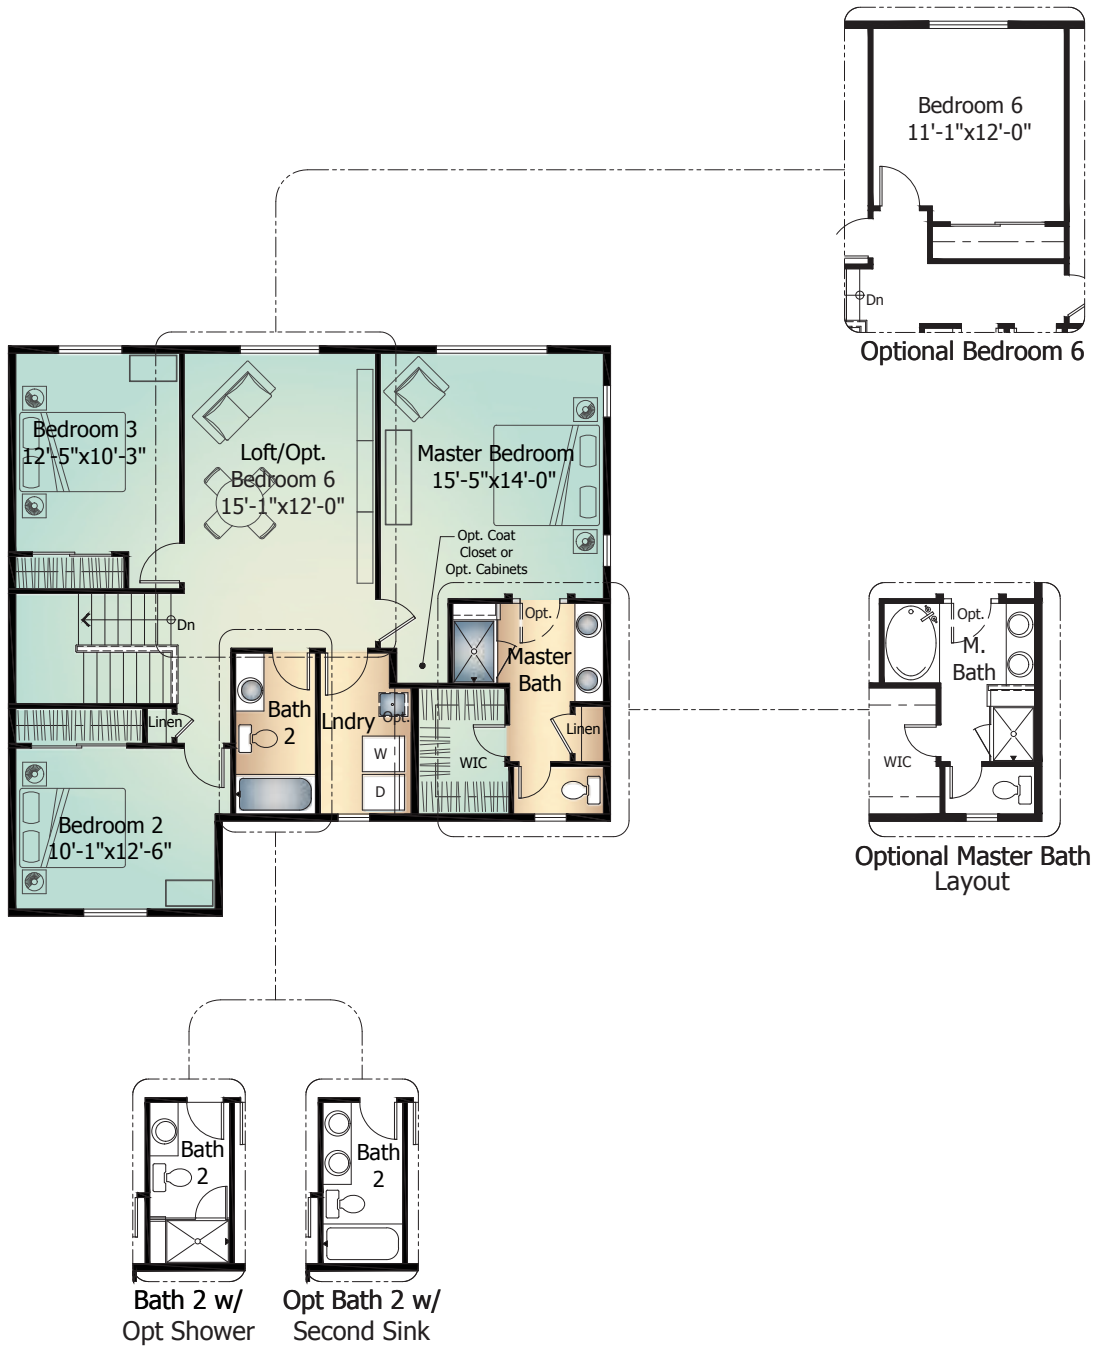

# Sierra

**CLASSIC**  
COLLECTION

Main Level ..... 1,058 Sq. Ft.  
Upper Level ..... 1,221 Sq. Ft.  
Basement Level ..... 1,060 Sq. Ft.  
**Total\* ..... 3,339 Sq. Ft.**

*ClassicHomes.com*

\*Actual square footage may vary due to added options, chosen elevations, or amount of basement finish.

# Main Level

SIERRA Model 923

Standard 'A' Elevation shown

# Upper Level

SIERRA Model 923

Standard 'A' Elevation shown

# Basement Level

SIERRA Model 923 | with Optional Finish

Standard 'A' Elevation shown

Artist's conception. All plans, landscaping, features and specifications are subject to change without notification. Measurements are approximate and may vary. Homes are built to blueprint specifications which must be referenced for specific measurements. This is a marketing document and not part of your home purchase contract.