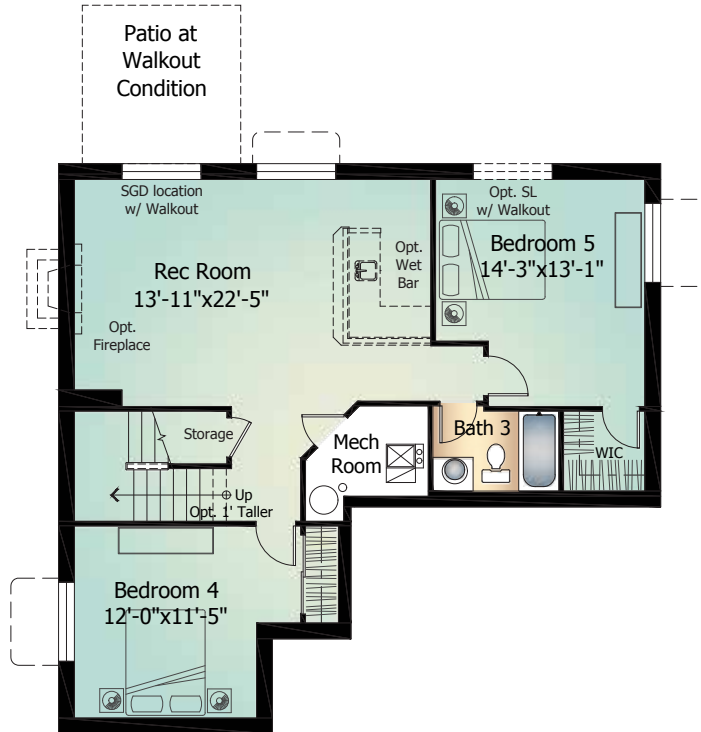

# Sierra

**CLASSIC**  
COLLECTION

Main Level ..... 1,058 Sq. Ft.  
Upper Level ..... 1,221 Sq. Ft.  
Basement Level ..... 1,060 Sq. Ft.  
**Total\* ..... 3,339 Sq. Ft.**

*ClassicHomes.com*

\*Actual square footage may vary due to added options, chosen elevations, or amount of basement finish.

# Main Level

SIERRA Model 923

Standard 'A' Elevation shown

# Upper Level

SIERRA Model 923

Standard 'A' Elevation shown

# Basement Level

SIERRA Model 923 | with Optional Finish

Standard 'A' Elevation shown

Artist's conception. All plans, landscaping, features and specifications are subject to change without notification. Measurements are approximate and may vary. Homes are built to blueprint specifications which must be referenced for specific measurements. This is a marketing document and not part of your home purchase contract.