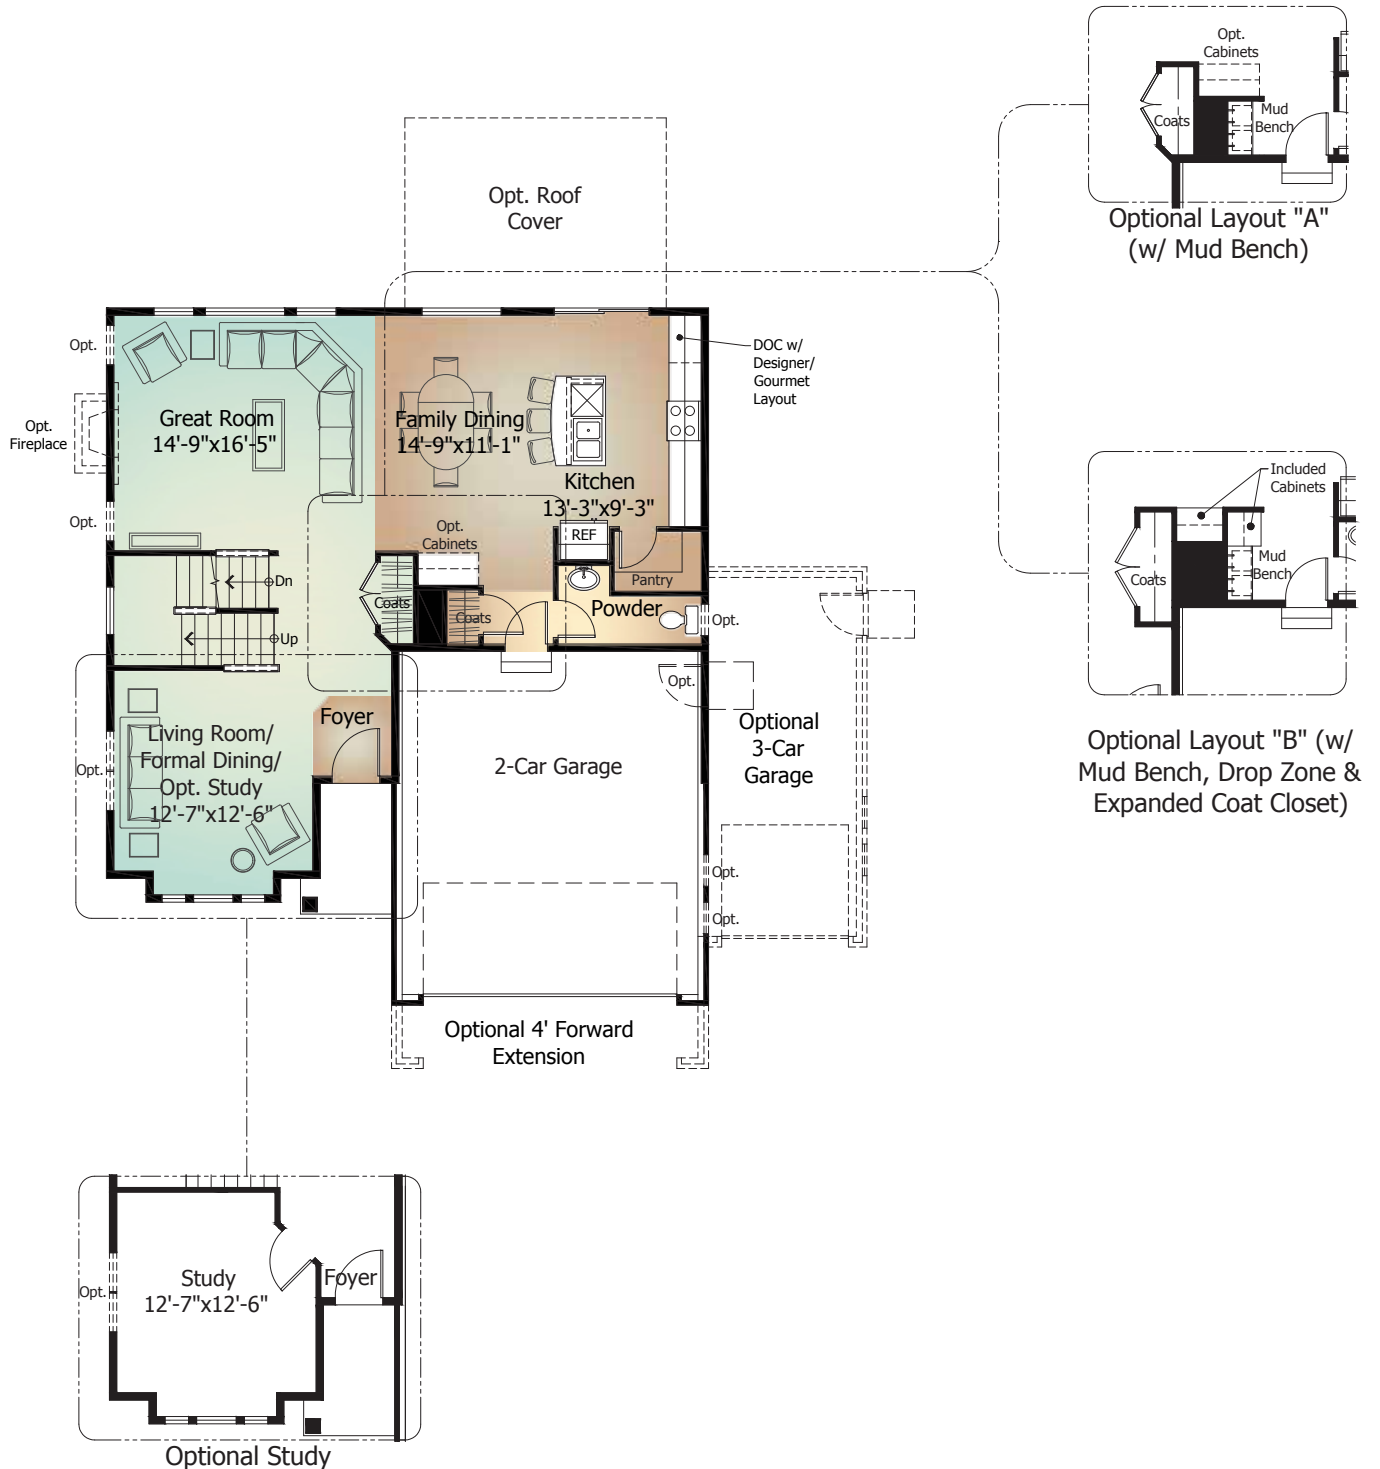

# Sierra

**CLASSIC**  
COLLECTION

Main Level ..... 1,058 Sq. Ft.  
Upper Level ..... 1,221 Sq. Ft.  
Basement Level ..... 1,060 Sq. Ft.  
**Total\* ..... 3,339 Sq. Ft.**

*ClassicHomes.com*

\*Actual square footage may vary due to added options, chosen elevations, or amount of basement finish.

Elevation A | *Standard*

Elevation B | *Optional*

Elevation C | *Optional*

# Main Level

SIERRA Model 923

Standard 'A' Elevation shown

# Upper Level

SIERRA Model 923

Standard 'A' Elevation shown