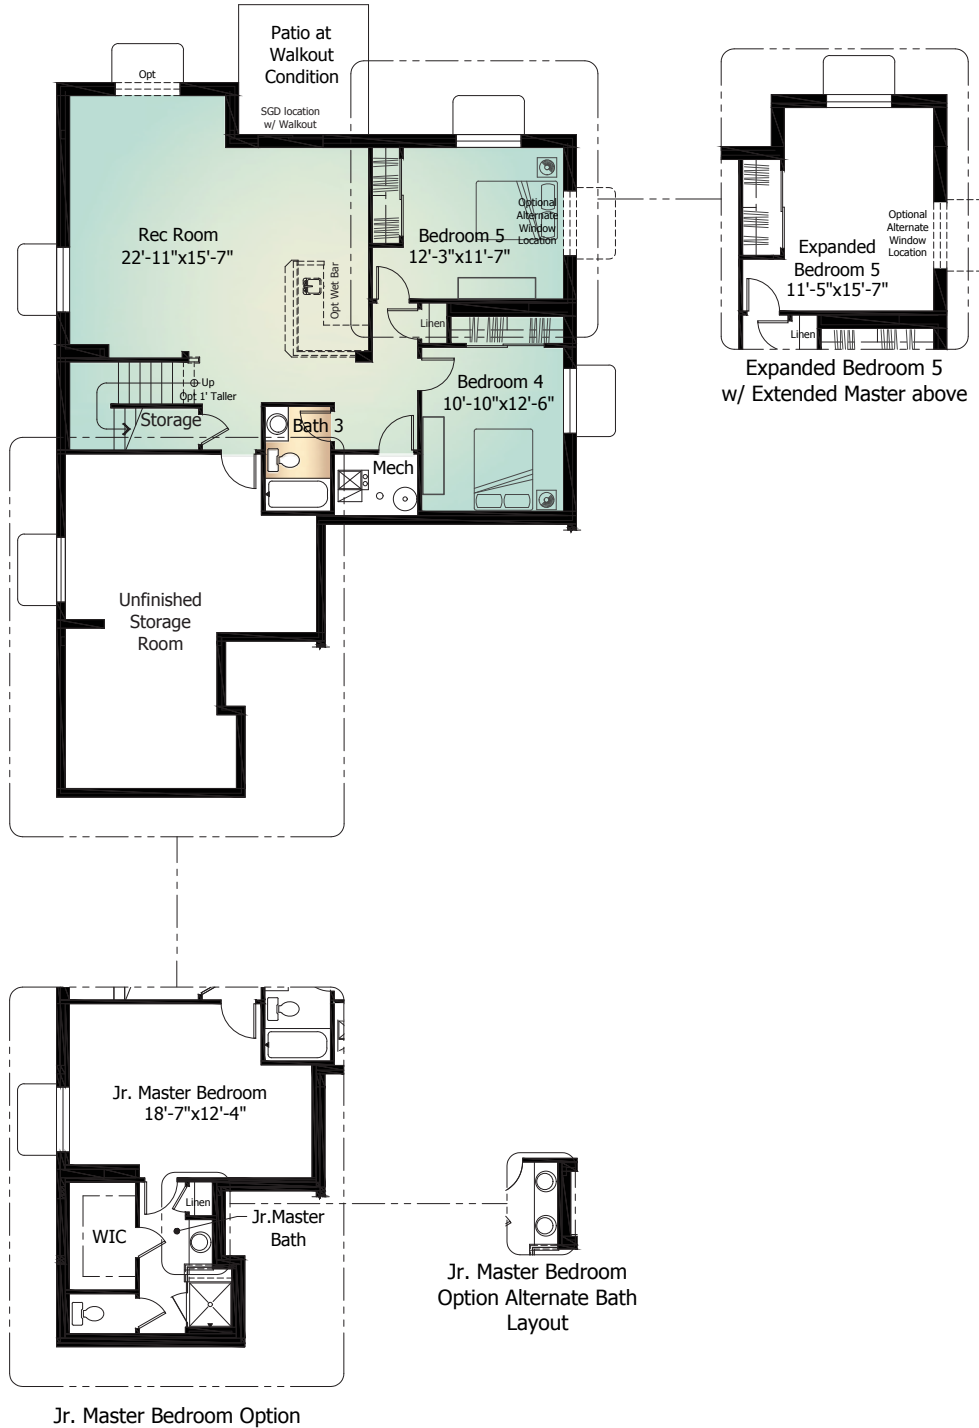

924

Savannah

CLASSIC
COLLECTION

Main Level..... 1,607 Sq. Ft.
Basement Level 1,609 Sq. Ft.
TOTAL* **3,216 Sq. Ft.**

ClassicHomes.com

*Actual square footage may vary due to added options, chosen elevations, or amount of basement finish.

Elevation A | *Standard*

NOTES

Main Level

SAVANNAH Model 924

Standard 'A' Elevation shown

Basement Level

SAVANNAH Model 924 | with Optional Finish

Standard 'A' Elevation shown

Optional Elevation

SAVANNAH Model 924

Elevation B | *Optional*

Elevation C | *Optional*

Elevation D | *Optional*

Artist's conception. All plans, landscaping, features and specifications are subject to change without notification. Measurements are approximate and may vary. Homes are built to blueprint specifications which must be referenced for specific measurements. This is a marketing document and not part of your home purchase contract.