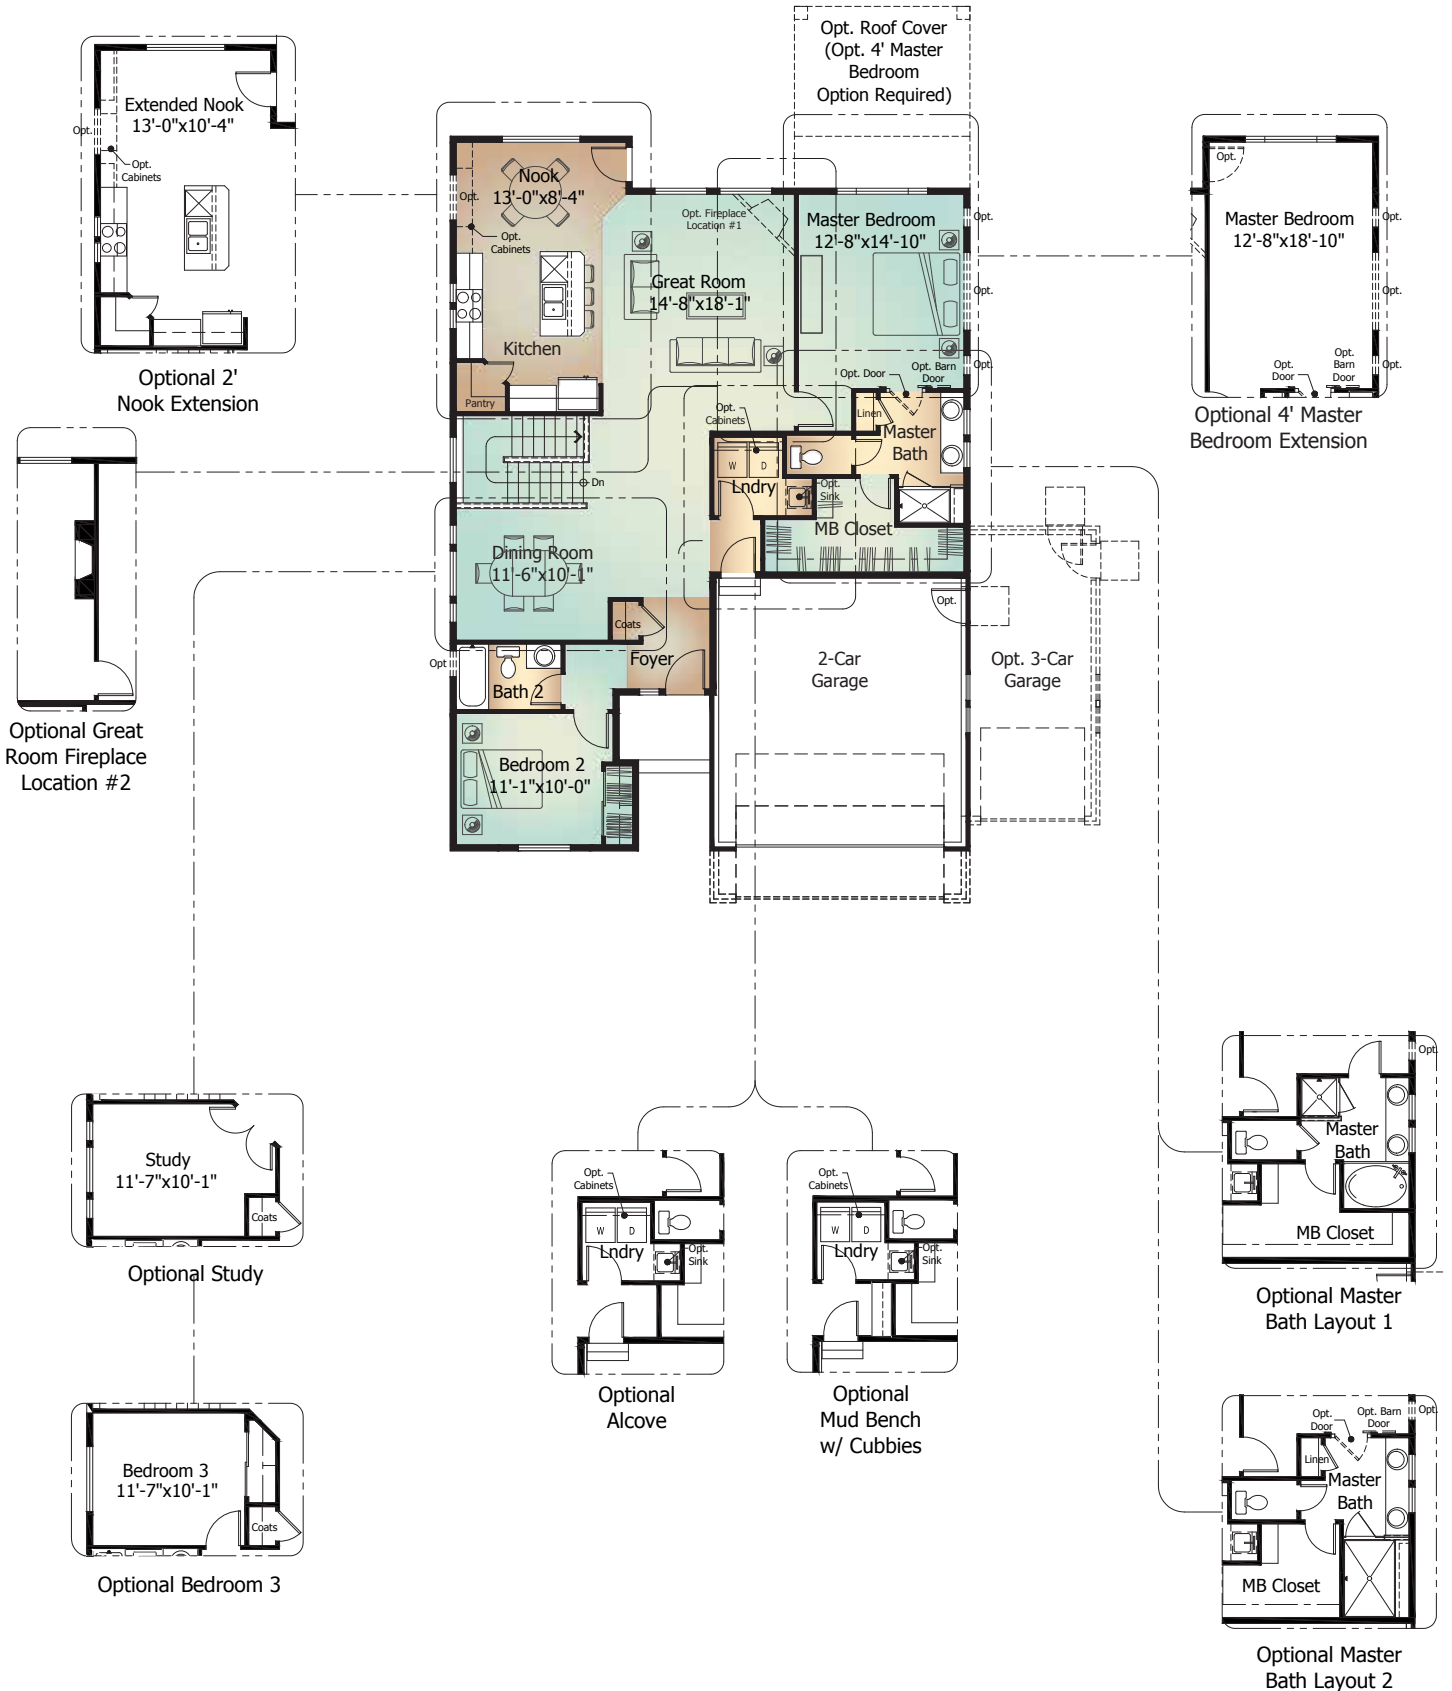

924

Savannah

CLASSIC
COLLECTION

Main Level..... 1,607 Sq. Ft.
Basement Level 1,609 Sq. Ft.
TOTAL* **3,216 Sq. Ft.**

ClassicHomes.com

*Actual square footage may vary due to added options, chosen elevations, or amount of basement finish.

Elevation A | *Standard*

NOTES

Main Level

SAVANNAH Model 924

Standard 'A' Elevation shown

Basement Level

SAVANNAH Model 924 | with Optional Finish

Standard 'A' Elevation shown

Optional Elevation

SAVANNAH Model 924

Elevation B | *Optional*

Elevation C | *Optional*

Elevation D | *Optional*

Artist's conception. All plans, landscaping, features and specifications are subject to change without notification. Measurements are approximate and may vary. Homes are built to blueprint specifications which must be referenced for specific measurements. This is a marketing document and not part of your home purchase contract.