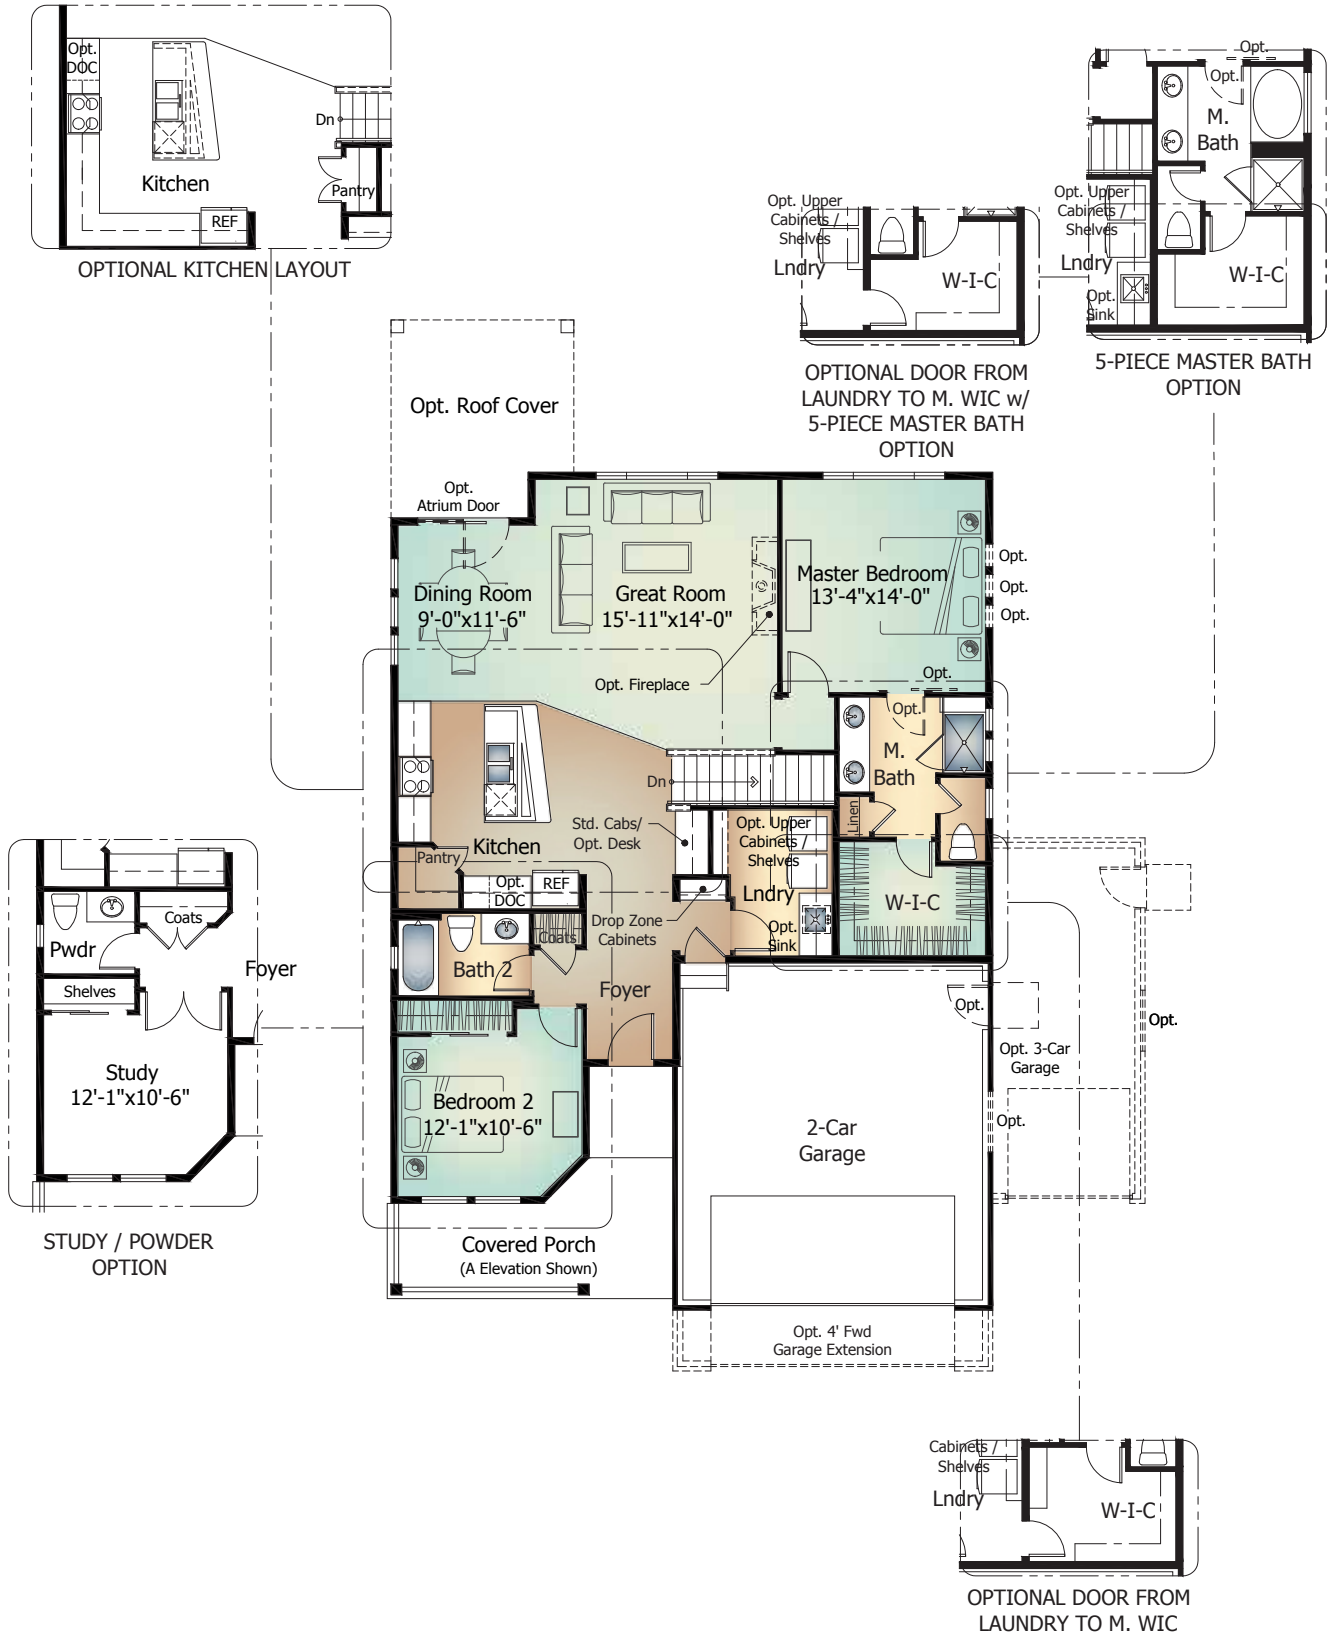

890

Parade

CLASSIC
COLLECTION

Main Level..... 1,486 Sq. Ft.
Basement Level 1,492 Sq. Ft.
TOTAL***2,978 Sq. Ft.**

ClassicHomes.com

*Actual square footage may vary due to added options, chosen elevations, or amount of basement finish.

Elevation A | *Standard*

NOTES

Main Level

PARADE Model 890

Standard 'A' Elevation shown

Basement Level

PARADE Model 890 | with Optional Finish

Standard 'A' Elevation shown

Optional Elevation

PARADE Model 890

Elevation B | *Optional*

Artist's conception. All plans, landscaping, features and specifications are subject to change without notification. Measurements are approximate and may vary. Homes are built to blueprint specifications which must be referenced for specific measurements. This is a marketing document and not part of your home purchase contract.