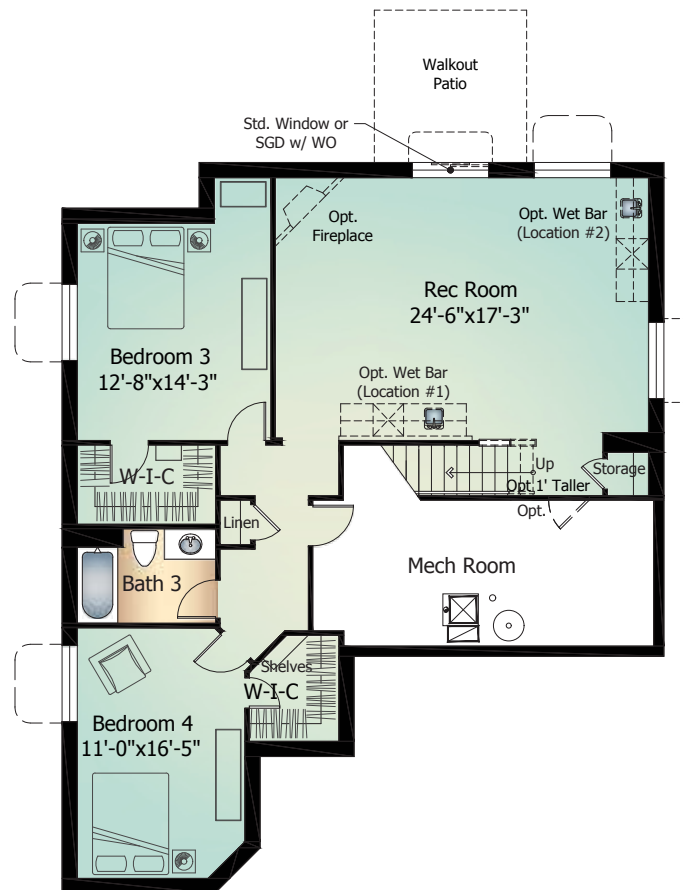

890

Parade

CLASSIC
COLLECTION

Main Level..... 1,486 Sq. Ft.
Basement Level 1,492 Sq. Ft.
TOTAL***2,978 Sq. Ft.**

ClassicHomes.com

*Actual square footage may vary due to added options, chosen elevations, or amount of basement finish.

Elevation A | *Standard*

NOTES

Main Level

PARADE Model 890

Standard 'A' Elevation shown

Basement Level

PARADE Model 890 | with Optional Finish

Standard 'A' Elevation shown

Optional Elevation

PARADE Model 890

Elevation B | *Optional*

Artist's conception. All plans, landscaping, features and specifications are subject to change without notification. Measurements are approximate and may vary. Homes are built to blueprint specifications which must be referenced for specific measurements. This is a marketing document and not part of your home purchase contract.