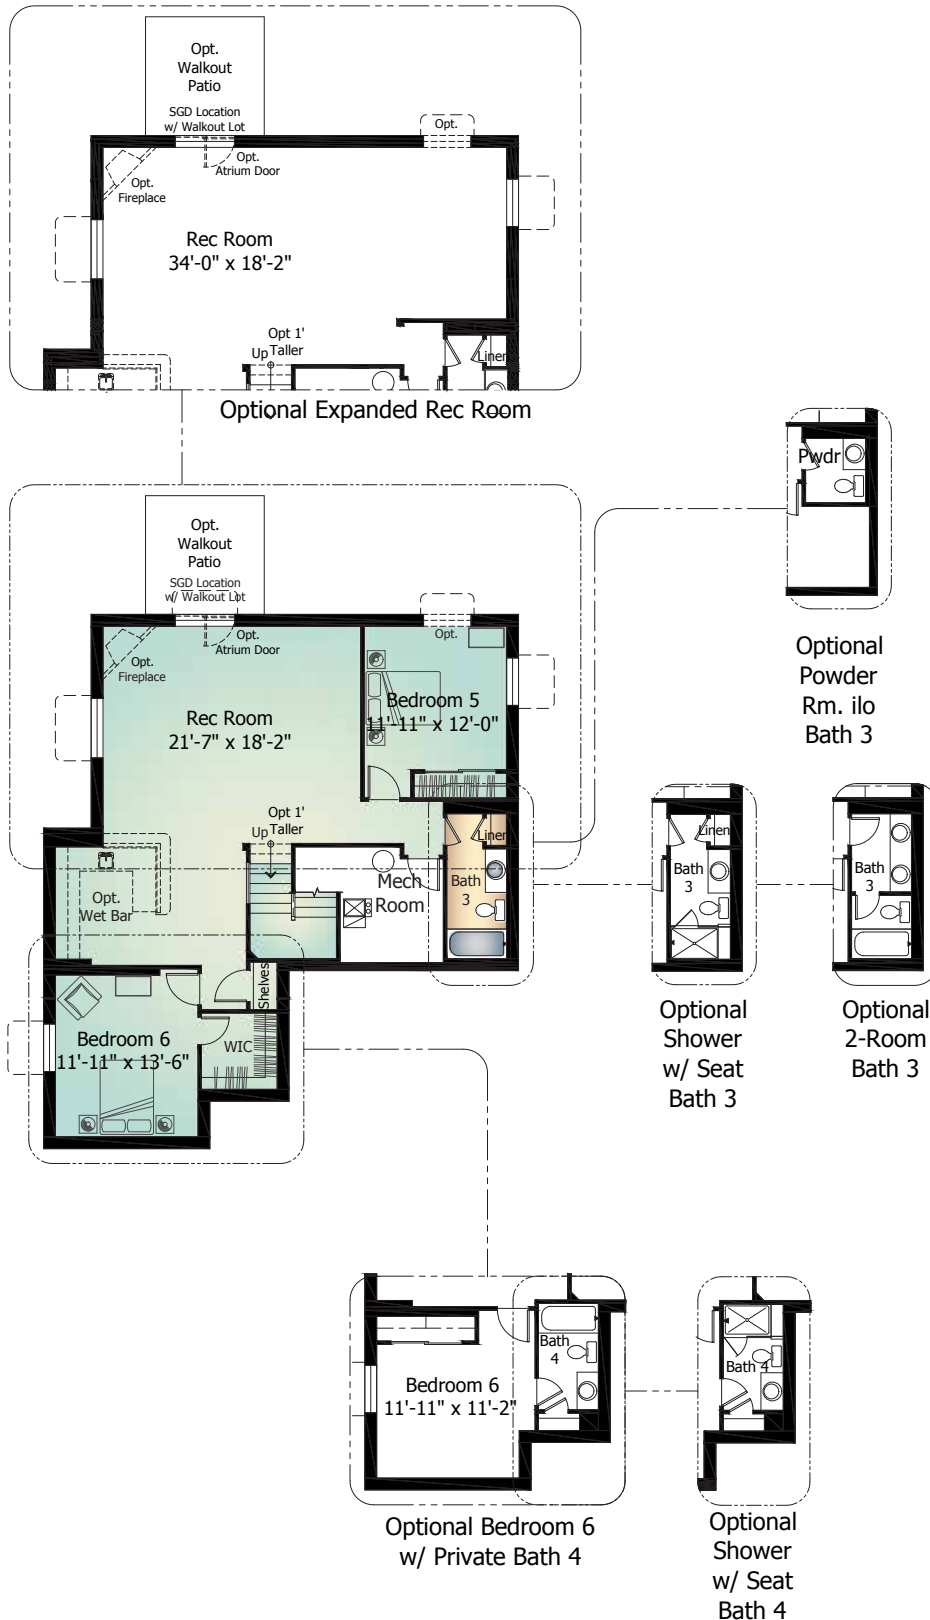

641

Monarch

CLASSIC
COLLECTION

Main Level..... 1,407 Sq. Ft.
Upper Level1,728 Sq. Ft.
Basement Level 1,411 Sq. Ft.
TOTAL * 4,546 Sq. Ft.

ClassicHomes.com

*Actual square footage may vary due to added options, chosen elevations, or amount of basement finish.

Elevation E | *Standard*

Elevation B | *Optional*

Elevation C | *Optional*

Elevation D | *Optional*

Main Level

MONARCH Model 641

Optional 'B' Elevation shown

Upper Level

MONARCH Model 641

Optional 'B' Elevation shown

Optional walk-in shower

Optional Bedroom 7

Basement Level

MONARCH Model 641 | with Optional Finish

Artist's conception. All plans, landscaping, features and specifications are subject to change without notification. Measurements are approximate and may vary. Homes are built to blueprint specifications which must be referenced for specific measurements. This is a marketing document and not part of your home purchase contract.