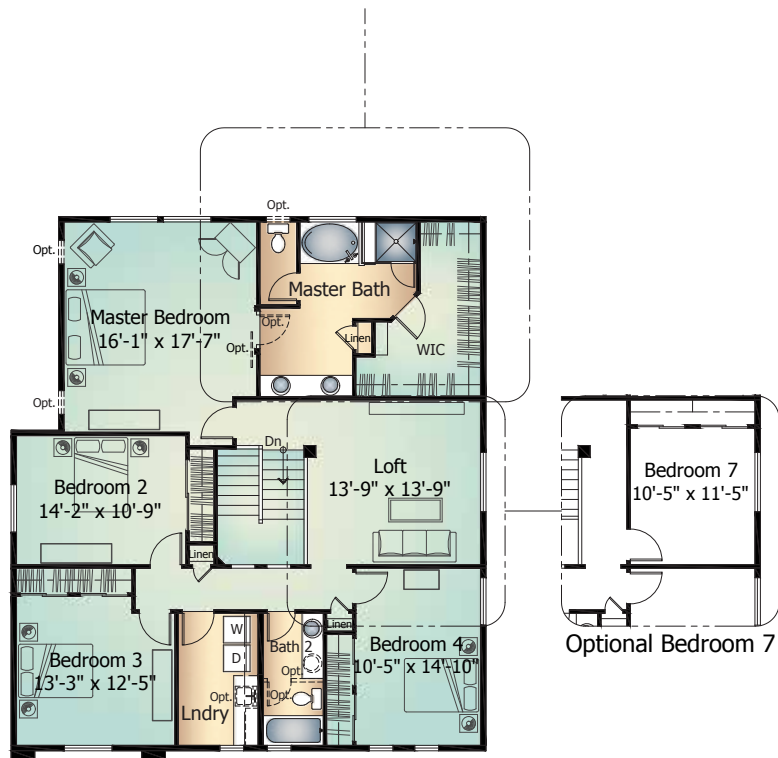

641

Monarch

CLASSIC
COLLECTION

Main Level..... 1,407 Sq. Ft.
Upper Level1,728 Sq. Ft.
Basement Level 1,411 Sq. Ft.
TOTAL * 4,546 Sq. Ft.

ClassicHomes.com

*Actual square footage may vary due to added options, chosen elevations, or amount of basement finish.

Elevation E | *Standard*

Elevation B | *Optional*

Elevation C | *Optional*

Elevation D | *Optional*

Main Level

MONARCH Model 641

Optional 'B' Elevation shown

Upper Level

MONARCH Model 641

Optional 'B' Elevation shown

Optional walk-in shower

Optional Bedroom 7

Basement Level

MONARCH Model 641 | with Optional Finish

Artist's conception. All plans, landscaping, features and specifications are subject to change without notification. Measurements are approximate and may vary. Homes are built to blueprint specifications which must be referenced for specific measurements. This is a marketing document and not part of your home purchase contract.