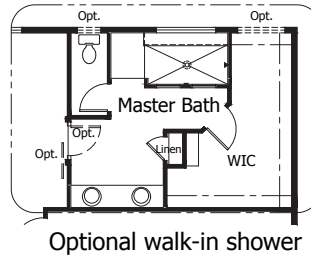

641

Monarch

CLASSIC
COLLECTION

Main Level..... 1,407 Sq. Ft.
Upper Level1,728 Sq. Ft.
Basement Level 1,411 Sq. Ft.
TOTAL * 4,546 Sq. Ft.

ClassicHomes.com

*Actual square footage may vary due to added options, chosen elevations, or amount of basement finish.

Elevation E | *Standard*

Elevation B | *Optional*

Elevation C | *Optional*

Elevation D | *Optional*

Main Level

MONARCH Model 641

Optional 'B' Elevation shown

Upper Level

MONARCH Model 641

Optional 'B' Elevation shown

Optional walk-in shower

Optional Bedroom 7

Basement Level

MONARCH Model 641 | with Optional Finish

Artist's conception. All plans, landscaping, features and specifications are subject to change without notification. Measurements are approximate and may vary. Homes are built to blueprint specifications which must be referenced for specific measurements. This is a marketing document and not part of your home purchase contract.