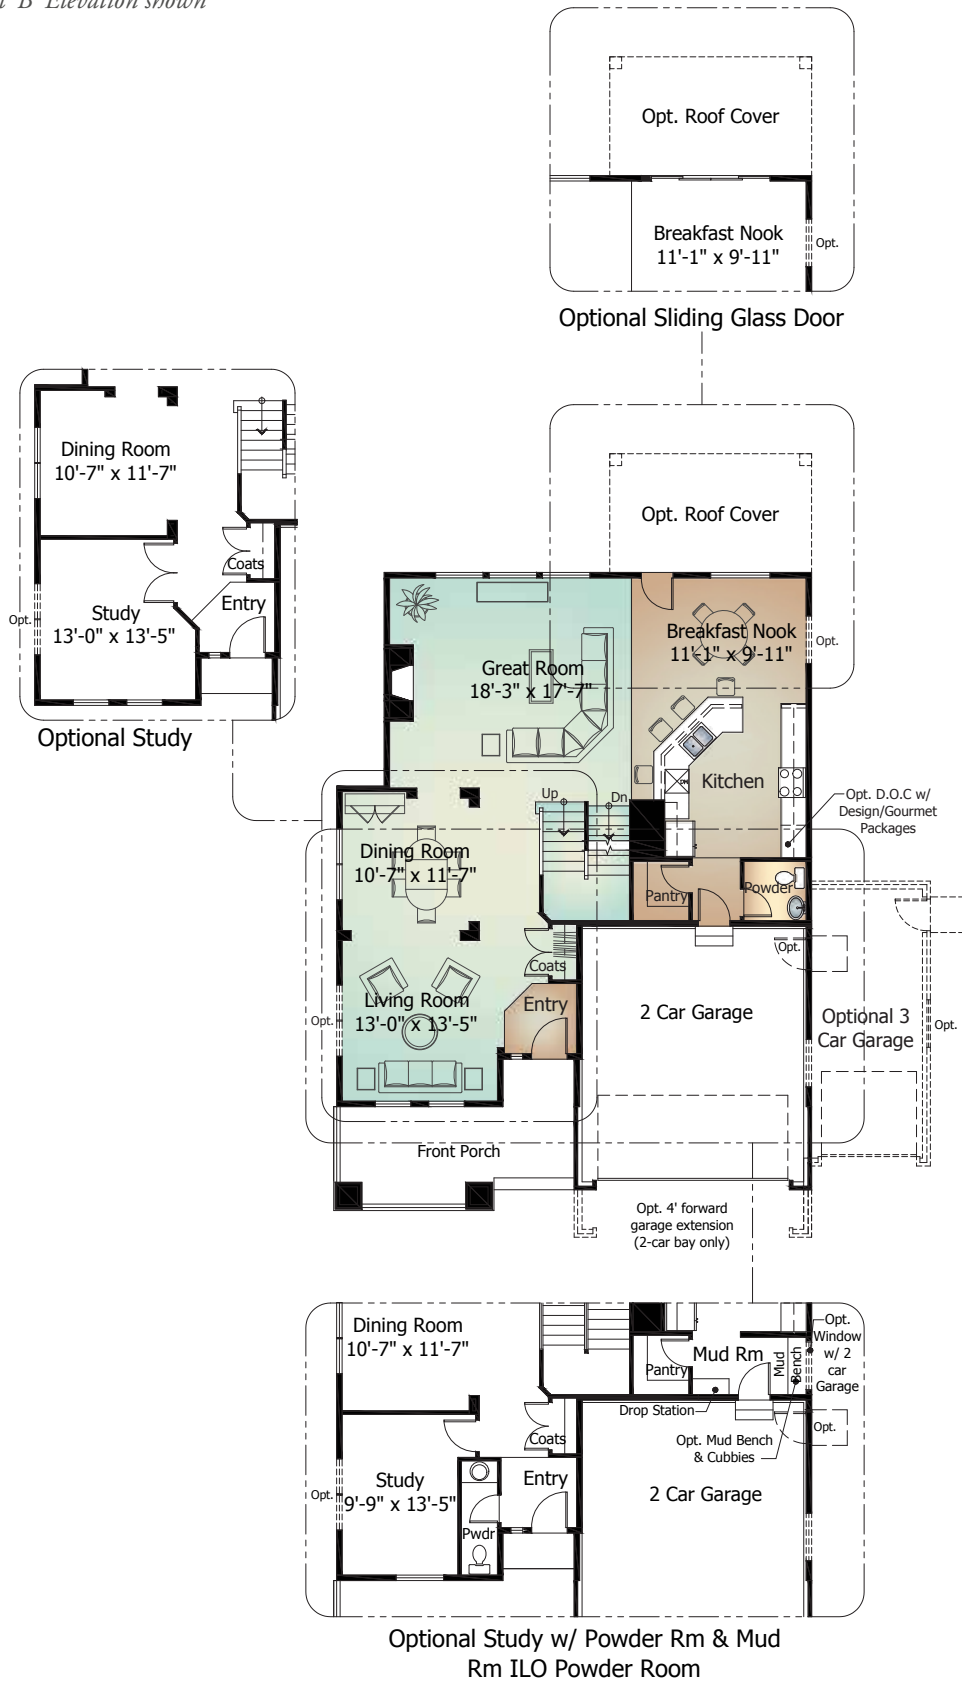

641

Monarch

CLASSIC
COLLECTION

Main Level..... 1,407 Sq. Ft.
Upper Level1,728 Sq. Ft.
Basement Level 1,411 Sq. Ft.
TOTAL * 4,546 Sq. Ft.

ClassicHomes.com

*Actual square footage may vary due to added options, chosen elevations, or amount of basement finish.

Elevation E | *Standard*

Elevation B | *Optional*

Elevation C | *Optional*

Elevation D | *Optional*

Main Level

MONARCH Model 641

Optional 'B' Elevation shown

Upper Level

MONARCH Model 641

Optional 'B' Elevation shown

Optional walk-in shower

Optional Bedroom 7

Basement Level

MONARCH Model 641 | with Optional Finish

Artist's conception. All plans, landscaping, features and specifications are subject to change without notification. Measurements are approximate and may vary. Homes are built to blueprint specifications which must be referenced for specific measurements. This is a marketing document and not part of your home purchase contract.